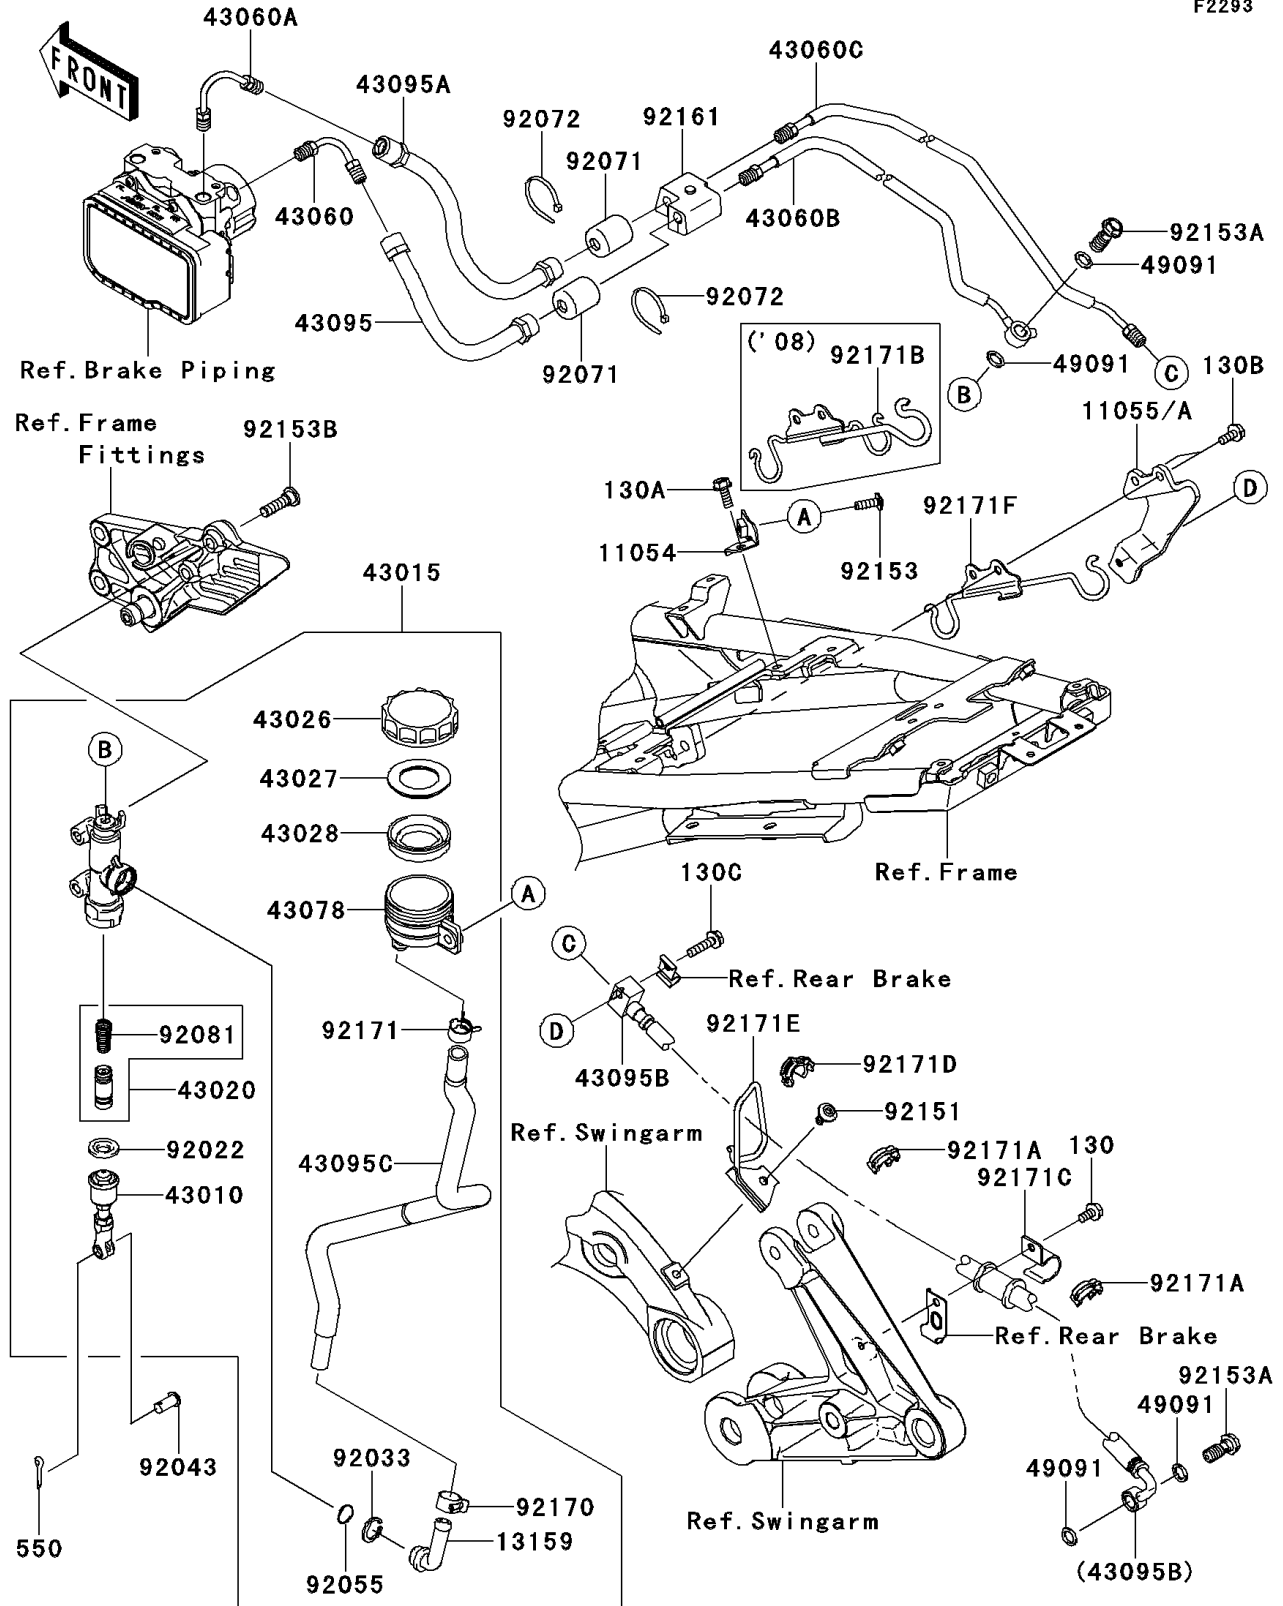

2008 Concours 14 ABS PARTS DIAGRAM

Rear Master Cylinder

F2293

2008 Concours 14 ABS PARTS LIST

Rear Master Cylinder

ITEM NAME	PART NUMBER	QUANTITY
BRACKET,RESERVOIR TANK,RR (Ref # 11054)	11054-1915	1
BRACKET,HOSE JOINT,RR (Ref # 11055)	11055-0104	1
CONNECTOR (Ref # 13159)	13159-1056	1
ROD-ASSY-BRAKE (Ref # 43010)	43010-0013	1
CYLINDER-ASSY-MASTER (Ref # 43015)	43015-0585	1
PISTON-COMP-BRAKE (Ref # 43020)	43020-1057	1
CAP-BRAKE (Ref # 43026)	43026-1051	1
PLATE-DIAPHRAGM (Ref # 43027)	43027-1051	1
DIAPHRAGM,MASTER CYLINDER (Ref # 43028)	43028-1057	1
PIPE-BRAKE,HU-M/CYLINDER (Ref # 43060)	43060-0014	1
PIPE-BRAKE,HU-RR CALIPER (Ref # 43060A)	43060-0019	1
PIPE-BRAKE,HU-RR M/CYLINDER (Ref # 43060B)	43060-0039	1
PIPE-BRAKE,HU-RR CALIPER (Ref # 43060C)	43060-0040	1
RESERVOIR,RR MASTER CYLINDER (Ref # 43078)	43078-1082	1
HOSE-BRAKE,HU-RR M/CYLINDER (Ref # 43095)	43095-0224	1
HOSE-BRAKE,HU-RR CALIPER (Ref # 43095A)	43095-0225	1
HOSE-BRAKE,HU-RR CALIPER (Ref # 43095B)	43095-0318	1
HOSE-BRAKE,RR,MASTER CYLINDER (Ref # 43095C)	43095-0334	1
WASHER-SEAL,10.1X14.5X1.5 (Ref # 49091)	49091-0001	4
WASHER,CIRCRIP (Ref # 92022)	92022-1601	1
RING-SNAP,20.5MM (Ref # 92033)	92033-1186	1
PIN,8X17 (Ref # 92043)	92043-0104	1
RING-O,MASTER CYLINDER (Ref # 92055)	92055-1251	1
GROMMET (Ref # 92071)	92071-1143	2
BAND,L=148 (Ref # 92072)	92072-3768	2
SPRING,MASTER CYLINDER (Ref # 92081)	92081-1737	1
BOLT,SOCKET,6X14 (Ref # 92151)	92151-1654	1
BOLT,6X18 (Ref # 92153)	92153-0756	1
BOLT,OIL,L=23 (Ref # 92153A)	92153-1419	2