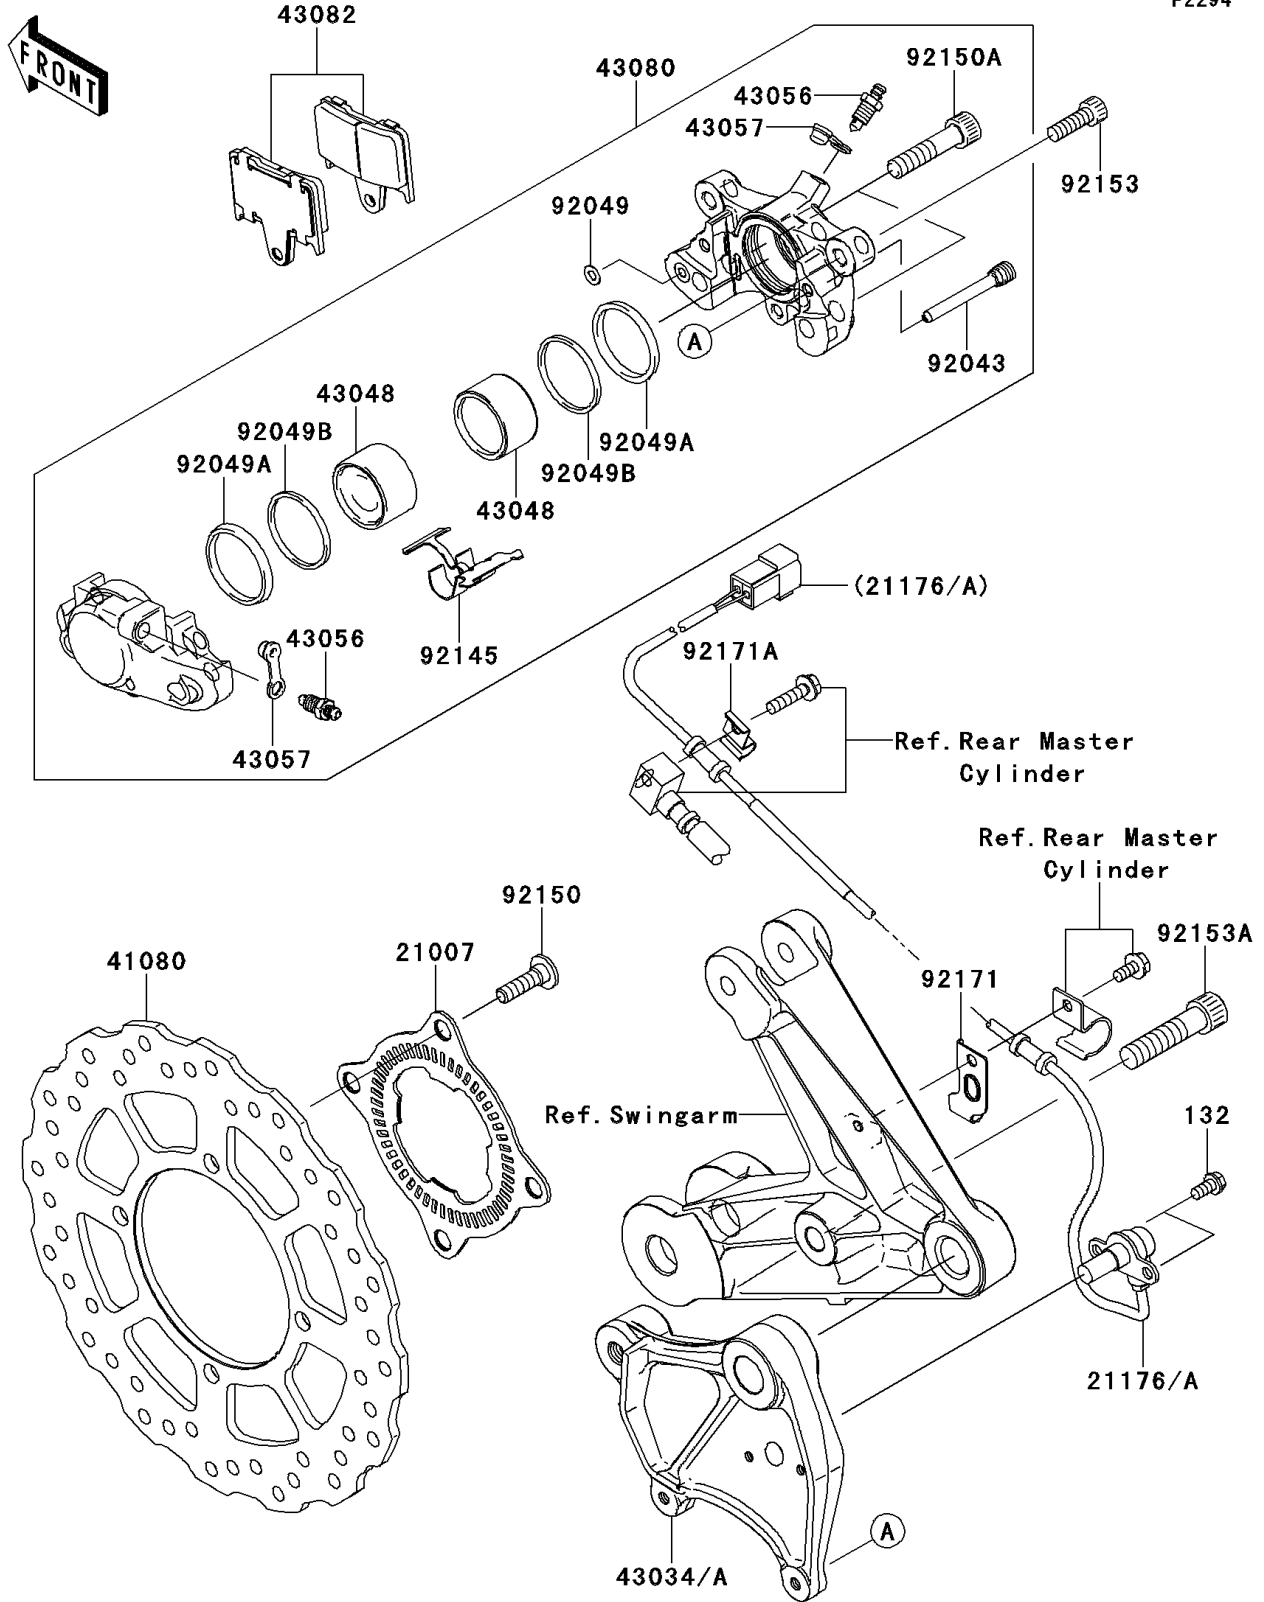

2008 Concours 14 ABS PARTS DIAGRAM

Rear Brake

F2294

2008 Concours 14 ABS PARTS LIST

Rear Brake

ITEM NAME	PART NUMBER	QUANTITY
BOLT-FLANGED-SMALL,6X12 (Ref # 132)	132BA0612	2
ROTOR,SENSOR,RR (Ref # 21007)	21007-0069	1
SENSOR,SPEED,RR (Ref # 21176)	21176-0076	1
DISC,RR (Ref # 41080)	41080-0106	1
HOLDER-BRAKE,REAR CALIPER (Ref # 43034)	43034-0018	1
PISTON-CALIPER (Ref # 43048)	43048-0006	2
BREATHER (Ref # 43056)	43056-1055	2
CAP-BREATHER (Ref # 43057)	43057-1001	2
CALIPER-SUB-ASSY,RR,BLACK (Ref # 43080)	43080-0040-DJ	1
PAD-ASSY-BRAKE (Ref # 43082)	43082-0055	1
PIN,PAD (Ref # 92043)	92043-0106	1
SEAL-OIL (Ref # 92049)	92049-1448	1
SEAL-OIL (Ref # 92049A)	92049-1449	2
SEAL-OIL (Ref # 92049B)	92049-1450	2
SPRING,PAD (Ref # 92145)	92145-0379	1
BOLT,SOCKET,8X30 (Ref # 92150)	92150-1771	4
BOLT (Ref # 92150A)	92150-1972	2
BOLT,SOCKET,8X25 (Ref # 92153)	92153-1625	2
BOLT,SOCKET,12X50 (Ref # 92153A)	92153-1781	1
CLAMP (Ref # 92171)	92171-0881	1
CLAMP (Ref # 92171A)	92171-1702	1