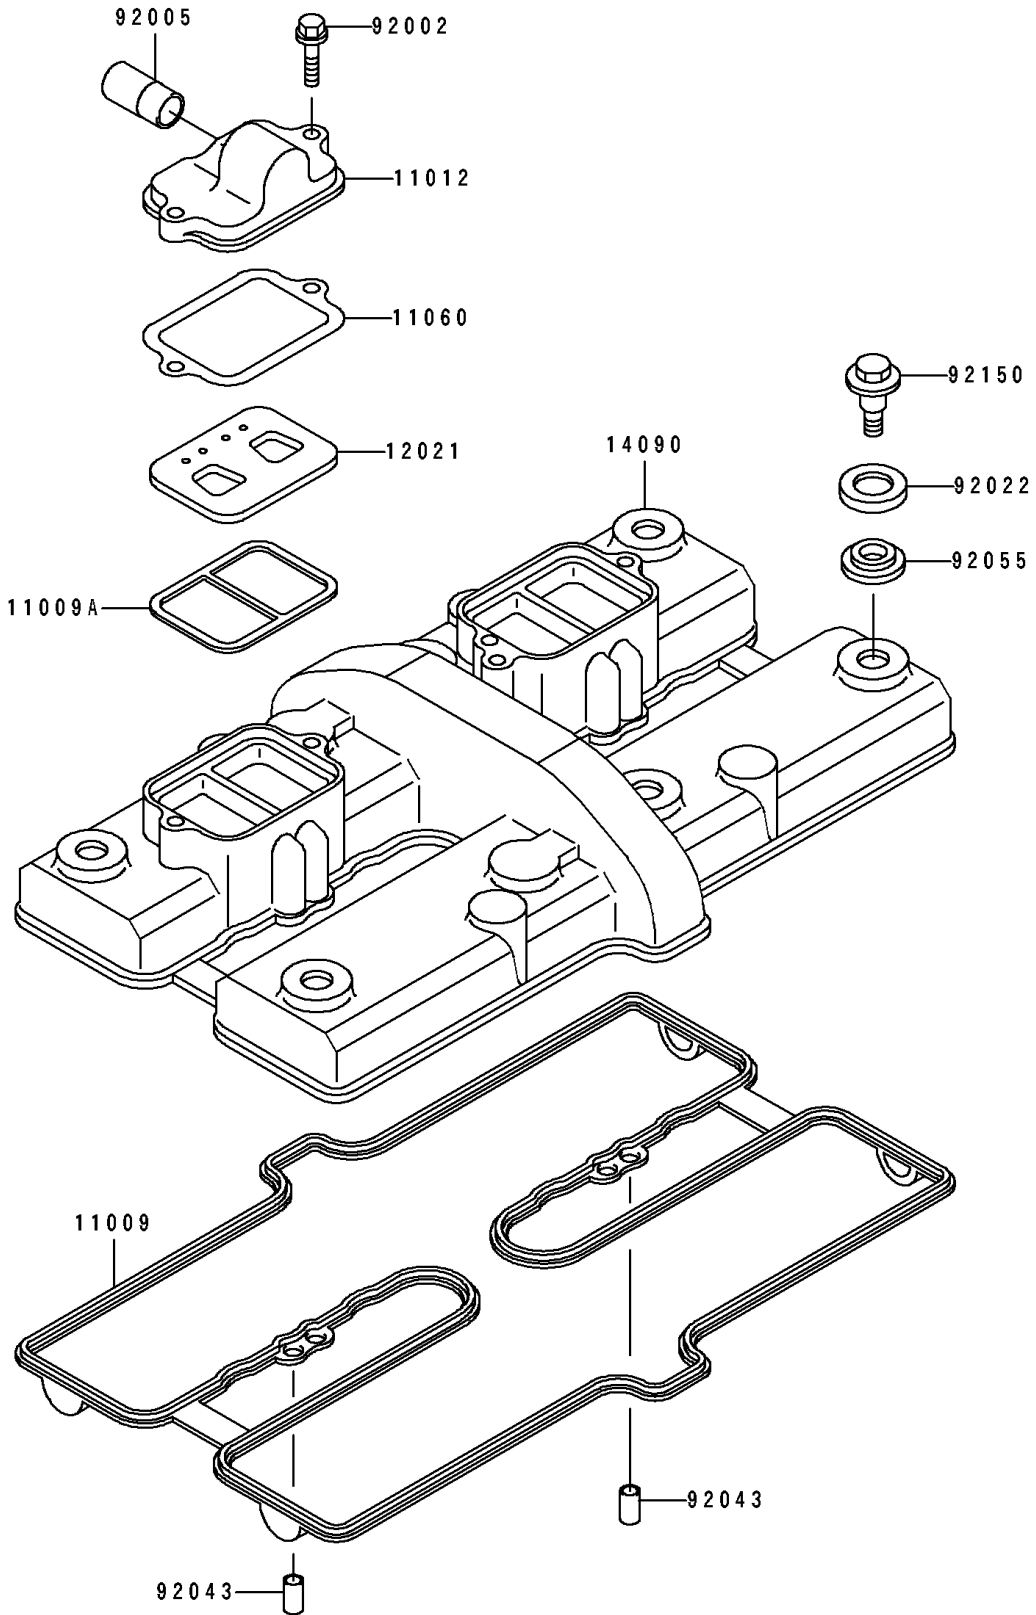

1996 Eliminator 600 PARTS DIAGRAM

Cylinder Head Cover

E1112

1996 Eliminator 600 PARTS LIST

Cylinder Head Cover

ITEM NAME	PART NUMBER	QUANTITY
GASKET,CYLINDER HEAD COVER (Ref # 11009)	11009-1497	1
GASKET,REED VALVE (Ref # 11009A)	11009-1857	2
CAP (Ref # 11012)	11012-1919	2
GASKET (Ref # 11060)	11060-1509	2
VALVE-ASSY-REED (Ref # 12021)	12021-1053	2
COVER,CYLINDER HEAD (Ref # 14090)	14090-1576	1
BOLT,6X22 (Ref # 92002)	92002-1068	4
FITTING,REED VALVE (Ref # 92005)	92005-1006	2
WASHER,HEAD COVER BOLT (Ref # 92022)	92022-1487	6
PIN,6.2X8X14 (Ref # 92043)	92043-1263	4
RING-O,HEAD COVER BOLT (Ref # 92055)	92055-1225	6
BOLT,HEAD COVER (Ref # 92150)	92150-1447	6