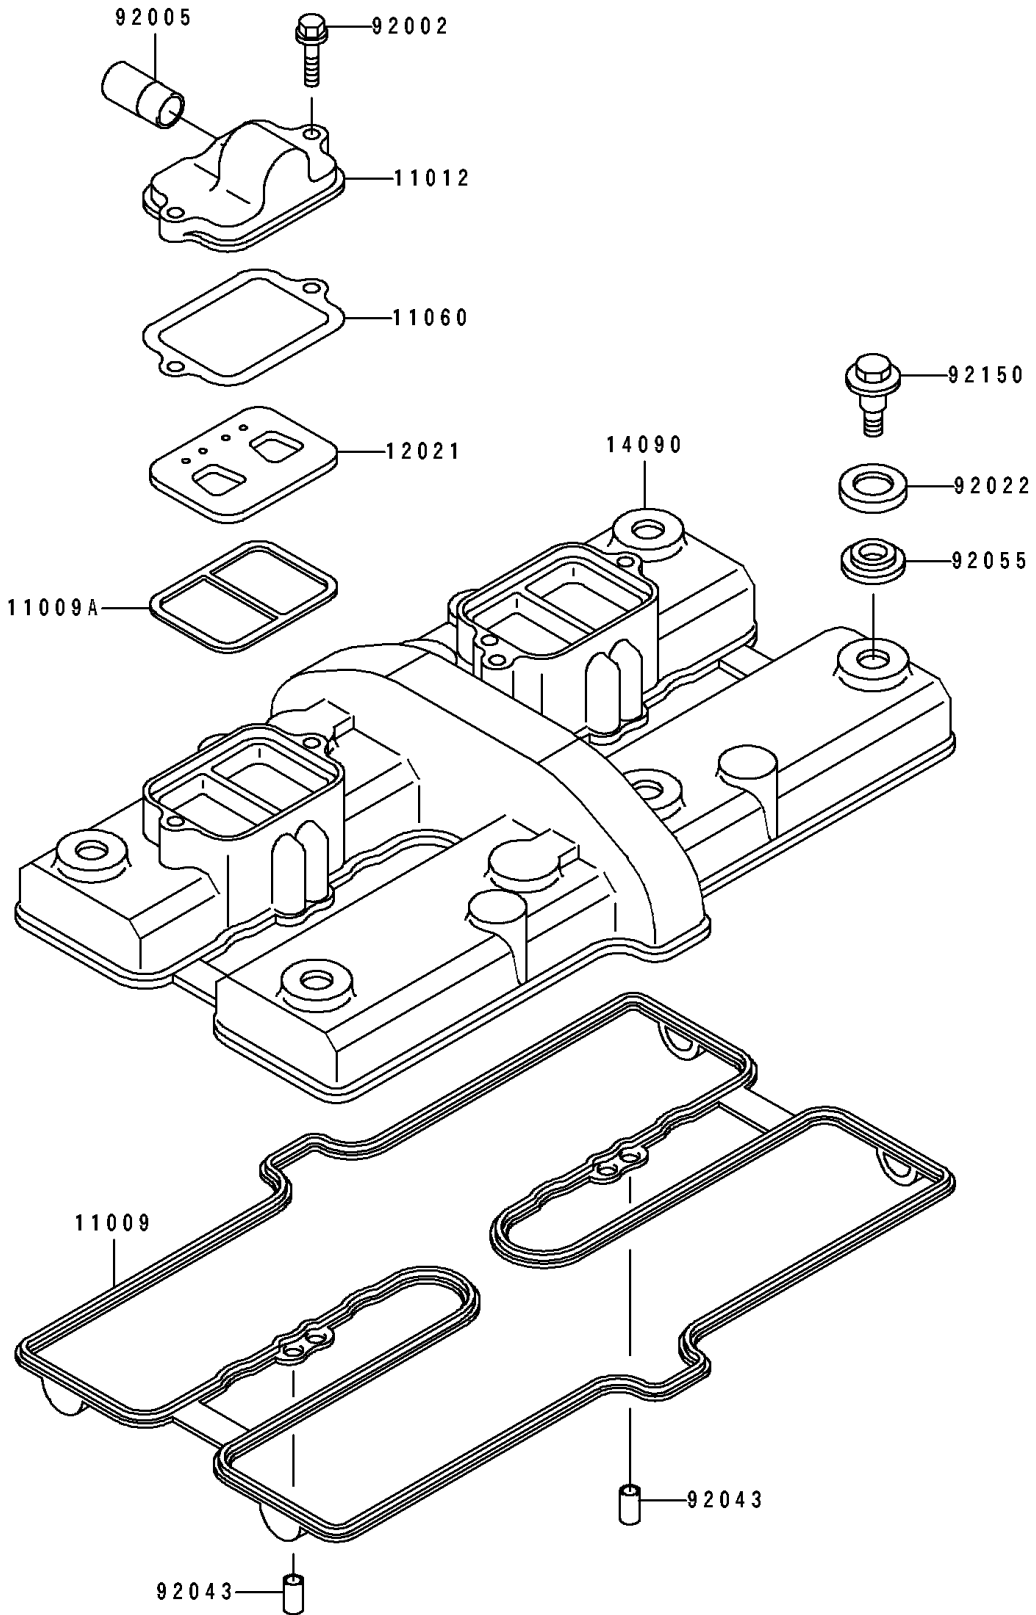

1997 Eliminator 600 PARTS DIAGRAM

Cylinder Head Cover

E1112

1997 Eliminator 600 PARTS LIST

Cylinder Head Cover

ITEM NAME	PART NUMBER	QUANTITY
-----------	-------------	----------