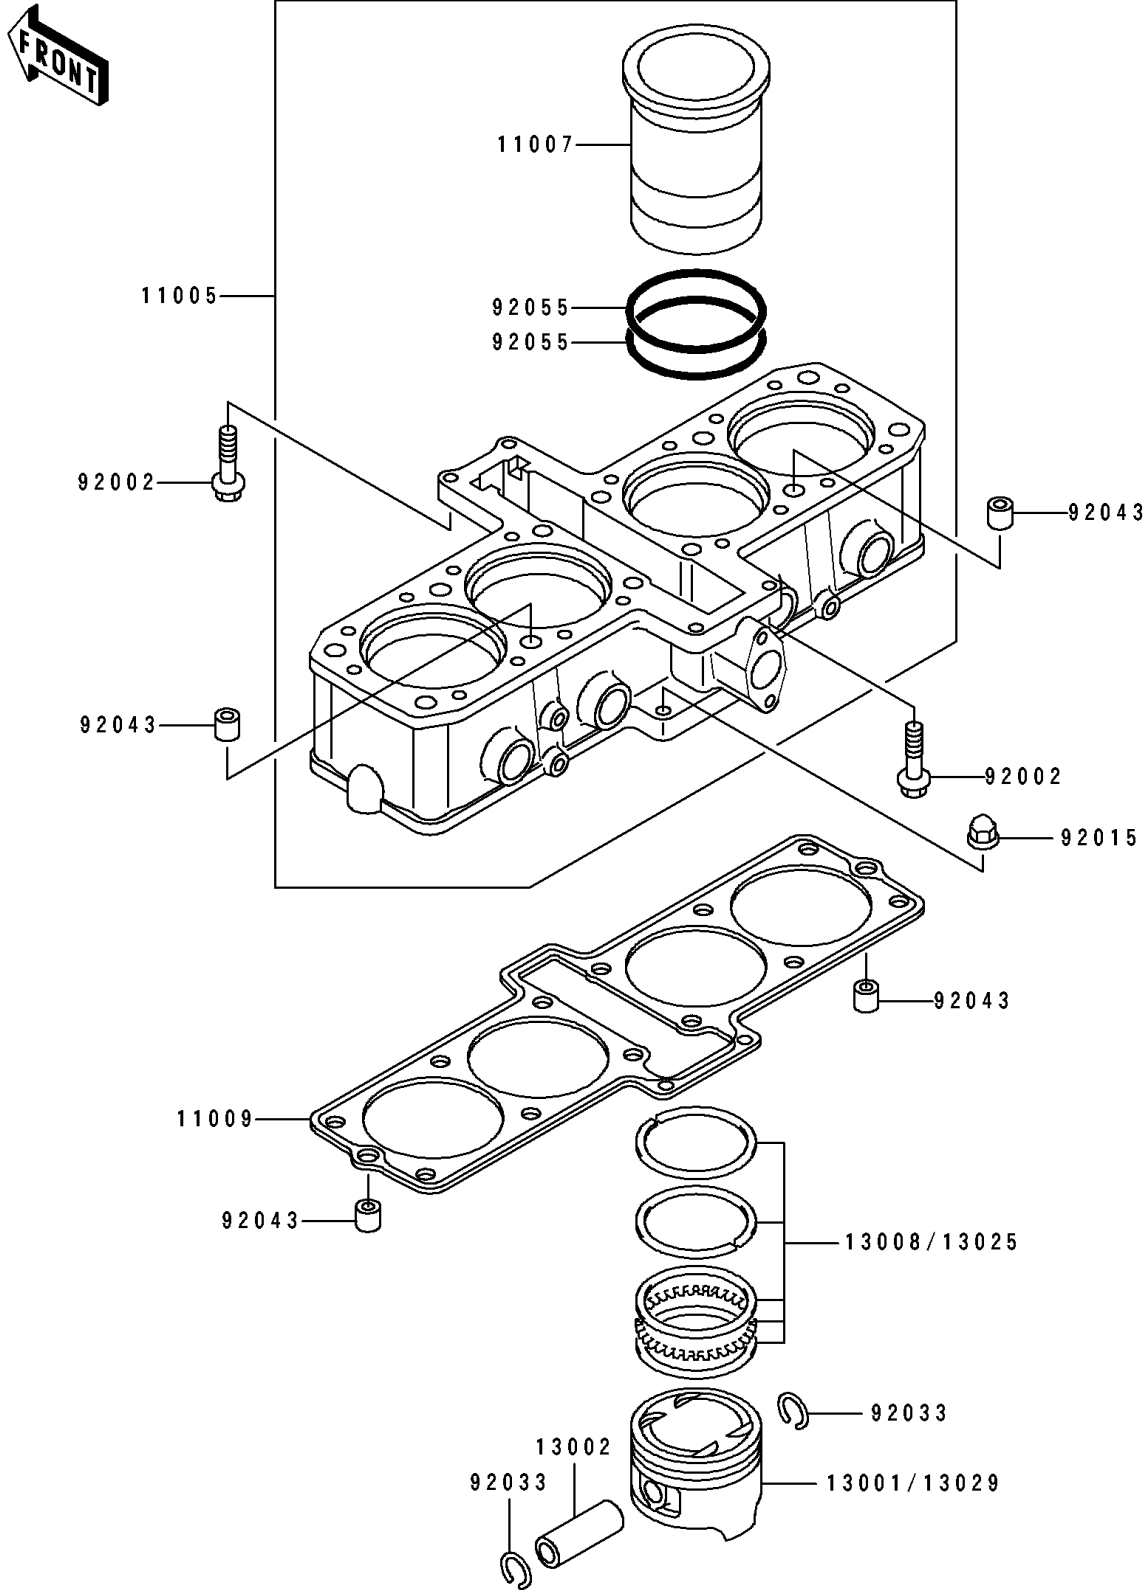

1996 Eliminator 600 PARTS DIAGRAM

Cylinder/Piston(s)

E1120

1996 Eliminator 600 PARTS LIST

Cylinder/Piston(s)

ITEM NAME	PART NUMBER	QUANTITY
CYLINDER-ENGINE (Ref # 11005)	11005-1776	1
LINER-CYLINDER (Ref # 11007)	11007-1086	4
GASKET,CYLINDER BASE (Ref # 11009)	11009-1578	1
PISTON-ENGINE,STD (Ref # 13001)	13001-1233	4
PIN-PISTON (Ref # 13002)	13002-1057	4
RING-SET-PISTON,STD (Ref # 13008)	13008-1074	4
RING-SET-PISTON L,O/S 0.50 (Ref # 13025)	13025-1072	4
PISTON-ENGINE L,O/S 0.50 (Ref # 13029)	13029-1149	4
BOLT,6X28 (Ref # 92002)	92002-1104	4
NUT,CAP,6MM,BLACK (Ref # 92015)	92015-1170	2
RING-SNAP,PISTON PIN (Ref # 92033)	92033-1151	8
PIN,8.2X10X14 (Ref # 92043)	92043-1264	4
RING-O,66.5MM (Ref # 92055)	92055-1287	8