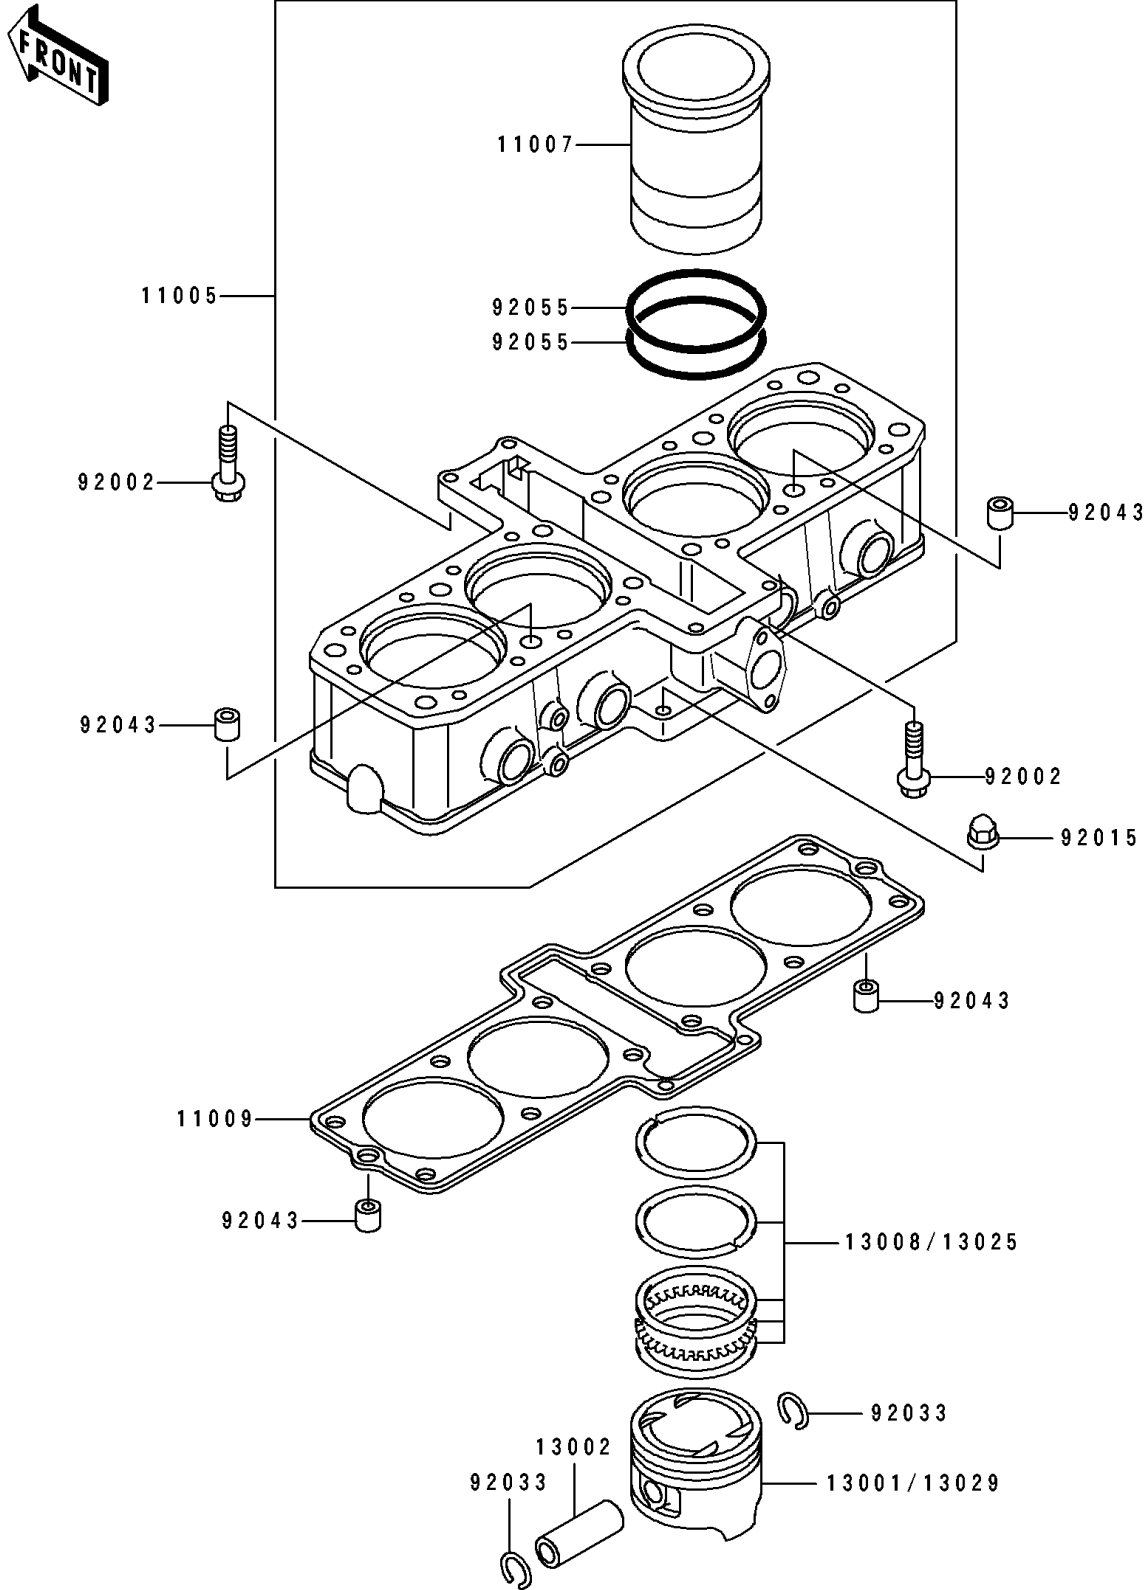

# 1996 Eliminator 600 PARTS DIAGRAM

Cylinder/Piston(s)

E1120

# 1996 Eliminator 600 PARTS LIST

Cylinder/Piston(s)

ITEM NAME	PART NUMBER	QUANTITY
CYLINDER-ENGINE (Ref # 11005)	11005-1776	1
LINER-CYLINDER (Ref # 11007)	11007-1086	4
GASKET,CYLINDER BASE (Ref # 11009)	11009-1578	1
PISTON-ENGINE,STD (Ref # 13001)	13001-1233	4
PIN-PISTON (Ref # 13002)	13002-1057	4
RING-SET-PISTON,STD (Ref # 13008)	13008-1074	4
RING-SET-PISTON L,O/S 0.50 (Ref # 13025)	13025-1072	4
PISTON-ENGINE L,O/S 0.50 (Ref # 13029)	13029-1149	4
BOLT,6X28 (Ref # 92002)	92002-1104	4
NUT,CAP,6MM,BLACK (Ref # 92015)	92015-1170	2
RING-SNAP,PISTON PIN (Ref # 92033)	92033-1151	8
PIN,8.2X10X14 (Ref # 92043)	92043-1264	4
RING-O,66.5MM (Ref # 92055)	92055-1287	8