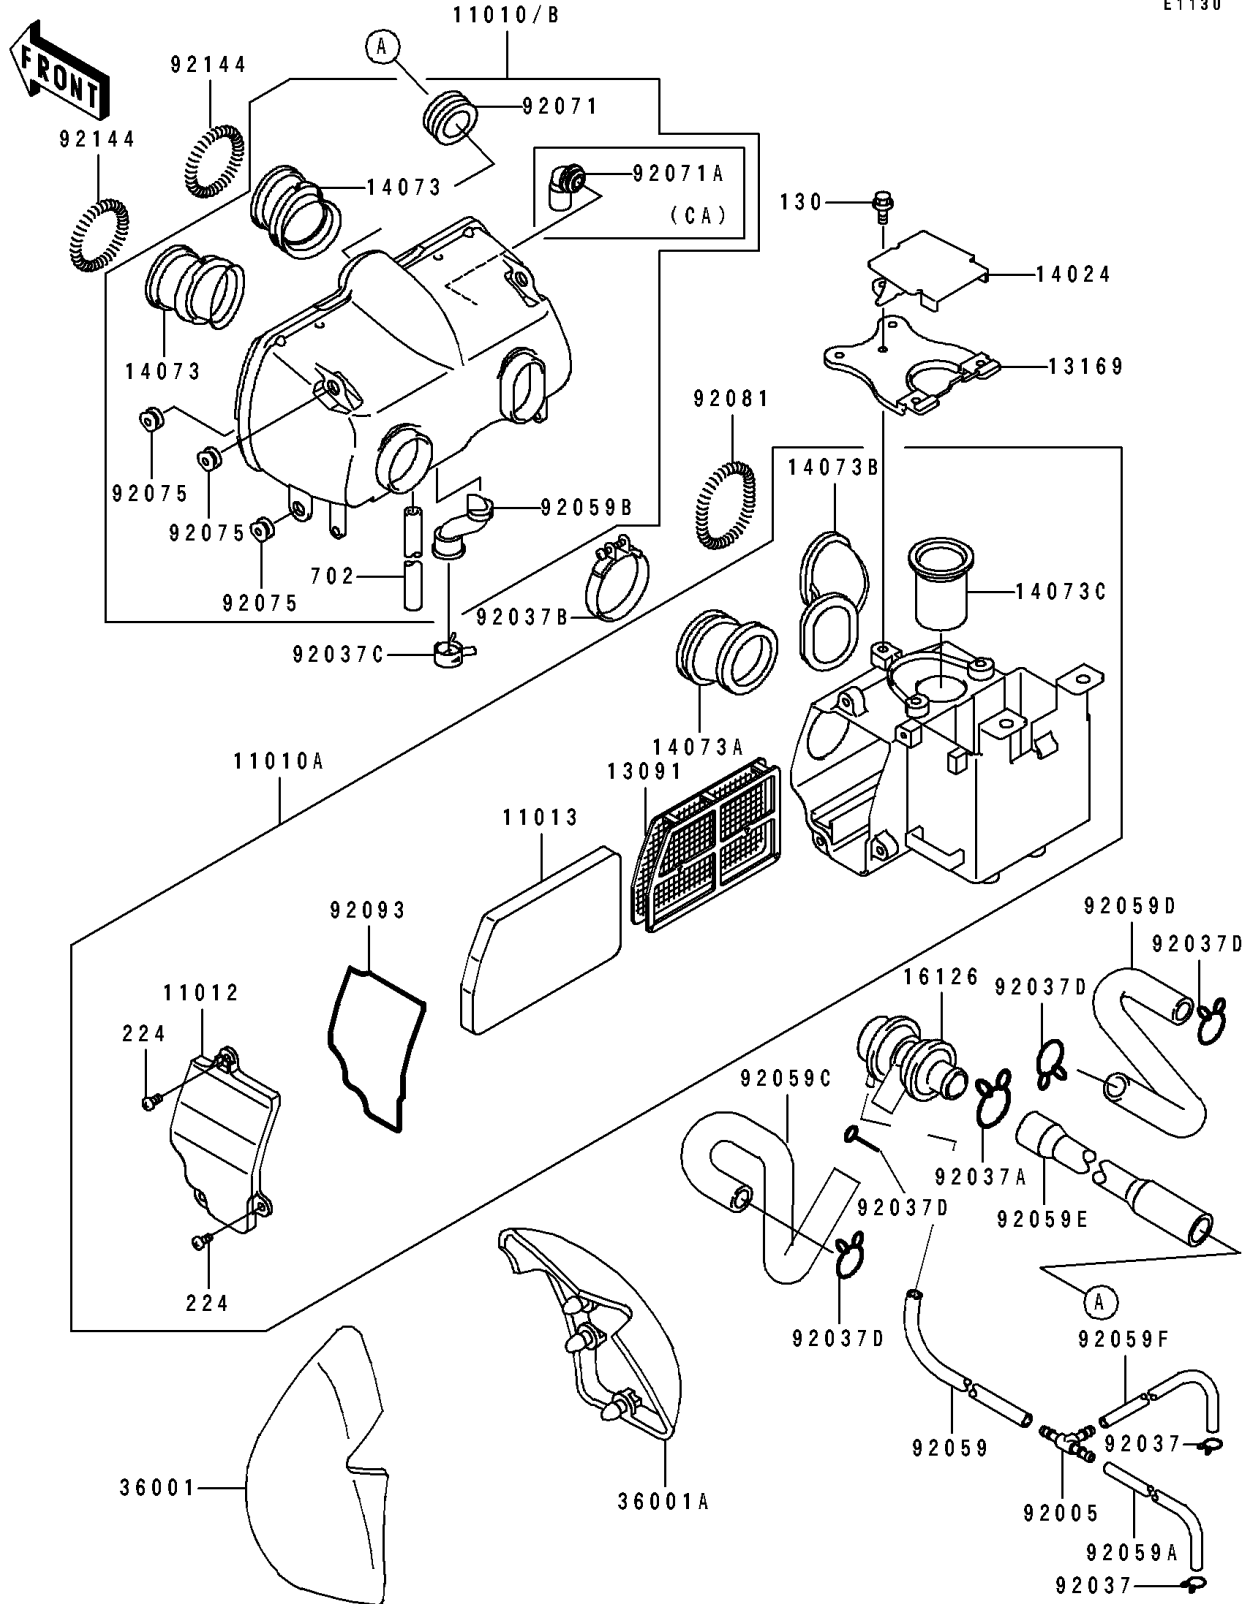

1996 Eliminator 600 PARTS DIAGRAM

Air Cleaner

E1130

1996 Eliminator 600 PARTS LIST

Air Cleaner

ITEM NAME	PART NUMBER	QUANTITY
FILTER-ASSY-AIR,FR (Ref # 11010)	11010-1544	1
FILTER-ASSY-AIR,RR (Ref # 11010A)	11010-1556	1
FILTER-ASSY-AIR,FR (Ref # 11010B)	11010-1558	1
CAP,AIR FILTER ELEMENT (Ref # 11012)	11012-1503	1
ELEMENT-AIR FILTER (Ref # 11013)	11013-1139	1
HOLDER,AIR FILTER ELEMENT (Ref # 13091)	13091-1870	1
PLATE,IGNITION COIL (Ref # 13169)	13169-1664	1
COVER,AIR INTAKE (Ref # 14024)	14024-1215	1
DUCT,CARBURETOR (Ref # 14073)	14073-1211	4
DUCT,LH (Ref # 14073A)	14073-1249	1
DUCT,RH (Ref # 14073B)	14073-1250	1
DUCT,AIR INTAKE (Ref # 14073C)	14073-1251	1
VALVE,AIR SWITCH (Ref # 16126)	16126-1005	1
COVER-SIDE,AIR FILTER,LH (Ref # 36001)	36001-1326	1
COVER-SIDE,AIR FILTER,RH (Ref # 36001A)	36001-1327	1
FITTING,TUBE,T-TYPE (Ref # 92005)	92005-1017	1
CLAMP,TUBE (Ref # 92037)	92037-072	2
CLAMP,TUBE (Ref # 92037A)	92037-1076	1
CLAMP (Ref # 92037B)	92037-1554	1
CLAMP (Ref # 92037C)	92037-1730	1
CLAMP,TUBE (Ref # 92037D)	92037-213	4
TUBE,4X9X220 (Ref # 92059)	92059-1040	1
TUBE,4X9X80 (Ref # 92059A)	92059-1365	1
TUBE,BREATHER (Ref # 92059B)	92059-1545	1
TUBE,AIR SWITCH VALVE,LH (Ref # 92059C)	92059-1674	1
TUBE,AIR SWITCH VALVE,RH (Ref # 92059D)	92059-1675	1
TUBE,AIR SWITCH-AIR FILTER (Ref # 92059E)	92059-1684	1
TUBE,4X9X260 (Ref # 92059F)	92059-1712	1
GROMMET,AIR FILTER (Ref # 92071)	92071-1013	1

1996 Eliminator 600 PARTS LIST

Air Cleaner

ITEM NAME	PART NUMBER	QUANTITY
GROMMET,AIR FILTER (Ref # 92071A)	92071-1114	1
DAMPER (Ref # 92075)	92075-1470	6
SPRING,COIL (Ref # 92081)	92081-1177	1
SEAL,AIR FILTER CAP (Ref # 92093)	92093-1212	1
SPRING,AIR FILTER DUCT (Ref # 92144)	92144-1771	4
BOLT-FLANGED,6X10 (Ref # 130)	130B0610	1
SCREW-PAN-WP-CROS (Ref # 224)	224B0612	3
TUBE-RUBBER (Ref # 702)	702A05200	1