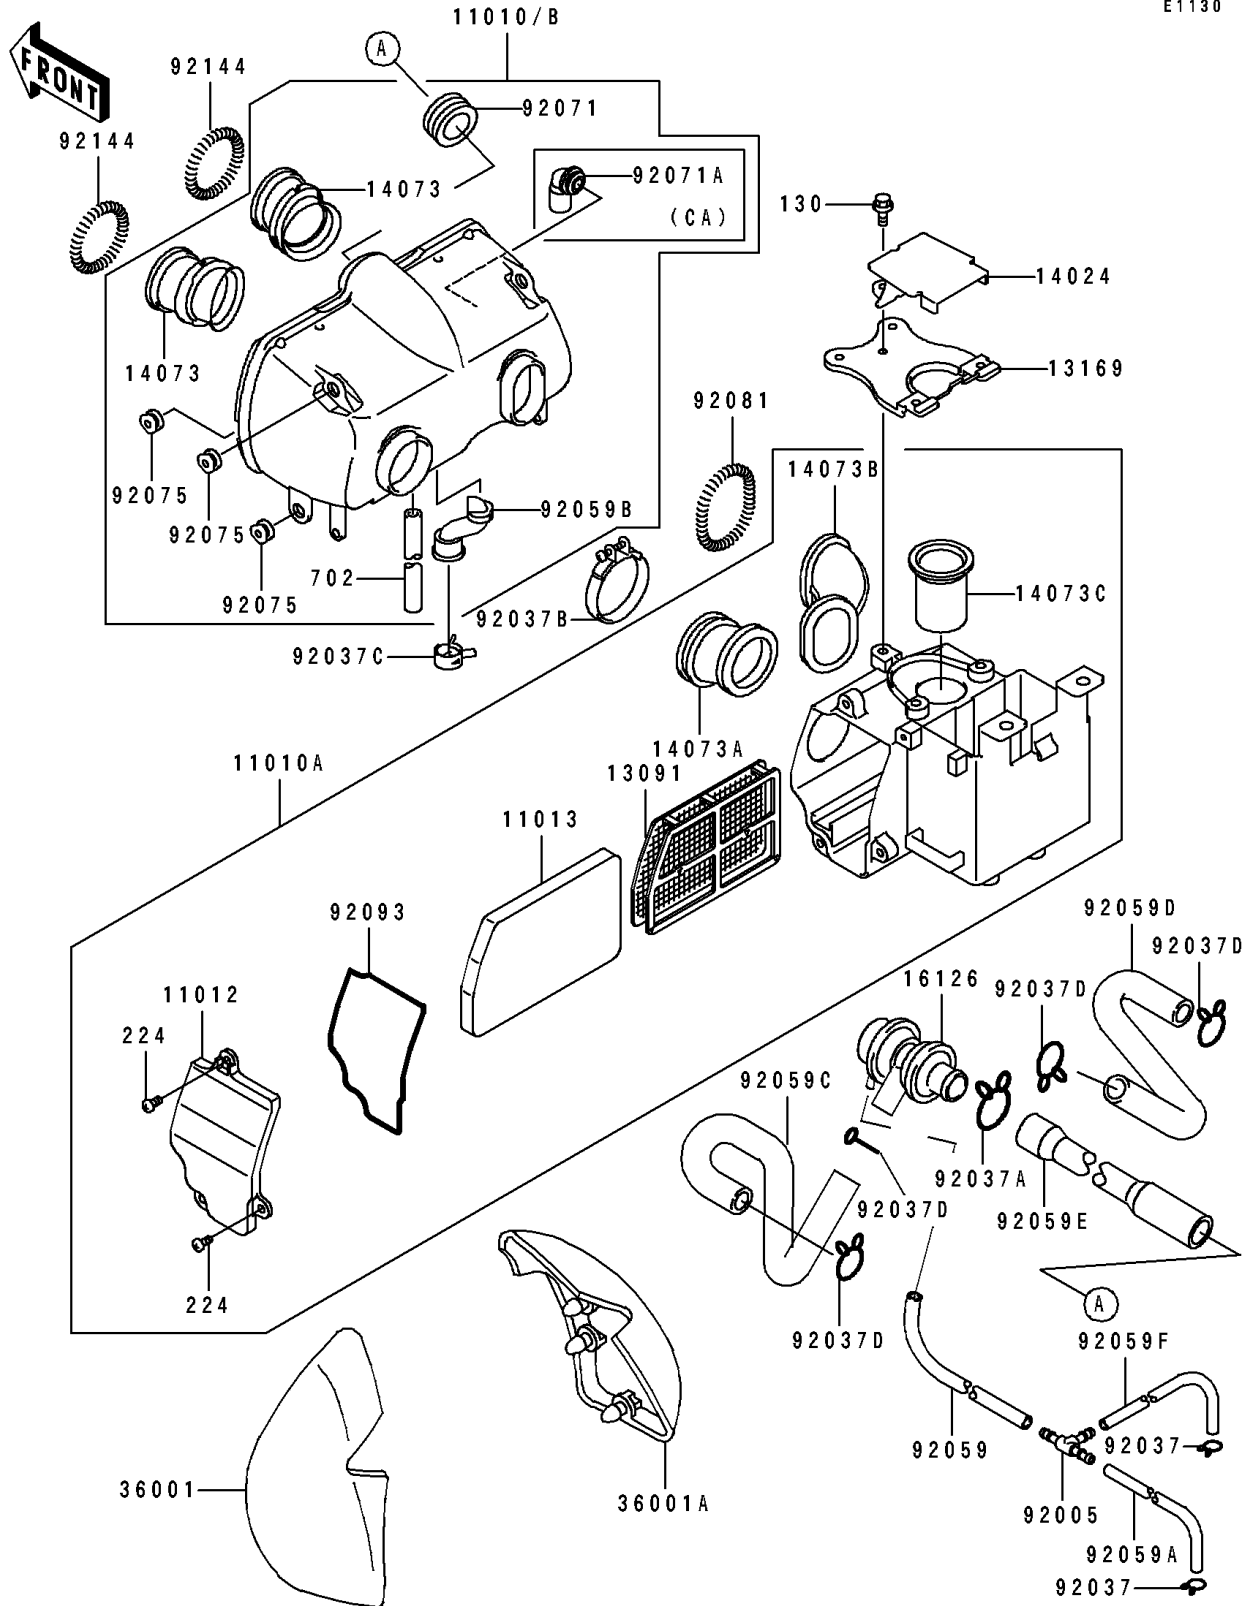

1997 Eliminator 600 PARTS DIAGRAM

Air Cleaner

E1130

1997 Eliminator 600 PARTS LIST

Air Cleaner

ITEM NAME	PART NUMBER	QUANTITY
FILTER-ASSY-AIR,FR (Ref # 11010)	11010-1544	1
FILTER-ASSY-AIR,RR (Ref # 11010A)	11010-1556	1
FILTER-ASSY-AIR,FR (Ref # 11010B)	11010-1558	1
CAP,AIR FILTER ELEMENT (Ref # 11012)	11012-1503	1
ELEMENT-AIR FILTER (Ref # 11013)	11013-1139	1
HOLDER,AIR FILTER ELEMENT (Ref # 13091)	13091-1870	1
PLATE,IGNITION COIL (Ref # 13169)	13169-1664	1
COVER,AIR INTAKE (Ref # 14024)	14024-1215	1
DUCT,CARBURETOR (Ref # 14073)	14073-1211	4
DUCT,LH (Ref # 14073A)	14073-1249	1
DUCT,RH (Ref # 14073B)	14073-1250	1
DUCT,AIR INTAKE (Ref # 14073C)	14073-1251	1
VALVE,AIR SWITCH (Ref # 16126)	16126-1005	1
COVER-SIDE,AIR FILTER,LH (Ref # 36001)	36001-1326	1
COVER-SIDE,AIR FILTER,RH (Ref # 36001A)	36001-1327	1
FITTING,TUBE,T-TYPE (Ref # 92005)	92005-1017	1
CLAMP,TUBE (Ref # 92037)	92037-072	2
CLAMP,TUBE (Ref # 92037A)	92037-1076	1
CLAMP (Ref # 92037B)	92037-1554	1
CLAMP (Ref # 92037C)	92037-1730	1
CLAMP,TUBE (Ref # 92037D)	92037-213	4
TUBE,4X9X220 (Ref # 92059)	92059-1040	1
TUBE,4X9X80 (Ref # 92059A)	92059-1365	1
TUBE,BREATHER (Ref # 92059B)	92059-1545	1
TUBE,AIR SWITCH VALVE,LH (Ref # 92059C)	92059-1674	1
TUBE,AIR SWITCH VALVE,RH (Ref # 92059D)	92059-1675	1
TUBE,AIR SWITCH-AIR FILTER (Ref # 92059E)	92059-1684	1
TUBE,4X9X260 (Ref # 92059F)	92059-1712	1
GROMMET,AIR FILTER (Ref # 92071)	92071-1013	1

1997 Eliminator 600 PARTS LIST

Air Cleaner

ITEM NAME	PART NUMBER	QUANTITY
GROMMET,AIR FILTER (Ref # 92071A)	92071-1114	1
DAMPER (Ref # 92075)	92075-1470	6
SPRING,COIL (Ref # 92081)	92081-1177	1
SEAL,AIR FILTER CAP (Ref # 92093)	92093-1212	1
SPRING,AIR FILTER DUCT (Ref # 92144)	92144-1771	4
BOLT-FLANGED,6X10 (Ref # 130)	130B0610	1
SCREW-PAN-WP-CROS (Ref # 224)	224B0612	3
TUBE-RUBBER (Ref # 702)	702A05200	1