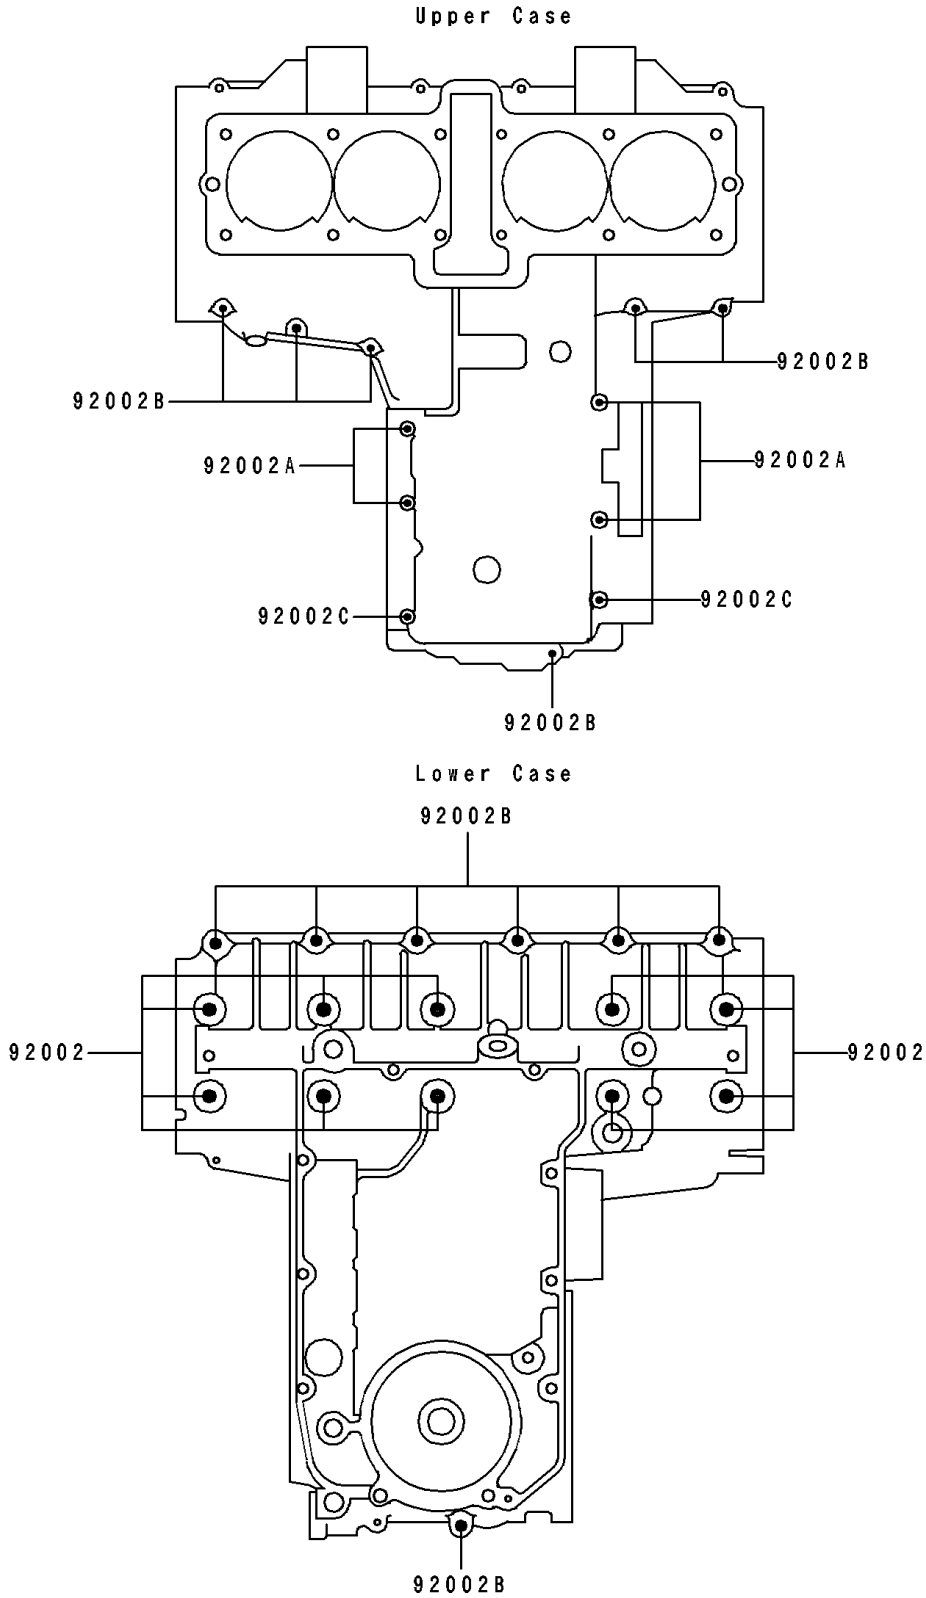

1996 Eliminator 600 PARTS DIAGRAM

Crankcase Bolt Pattern

E1412