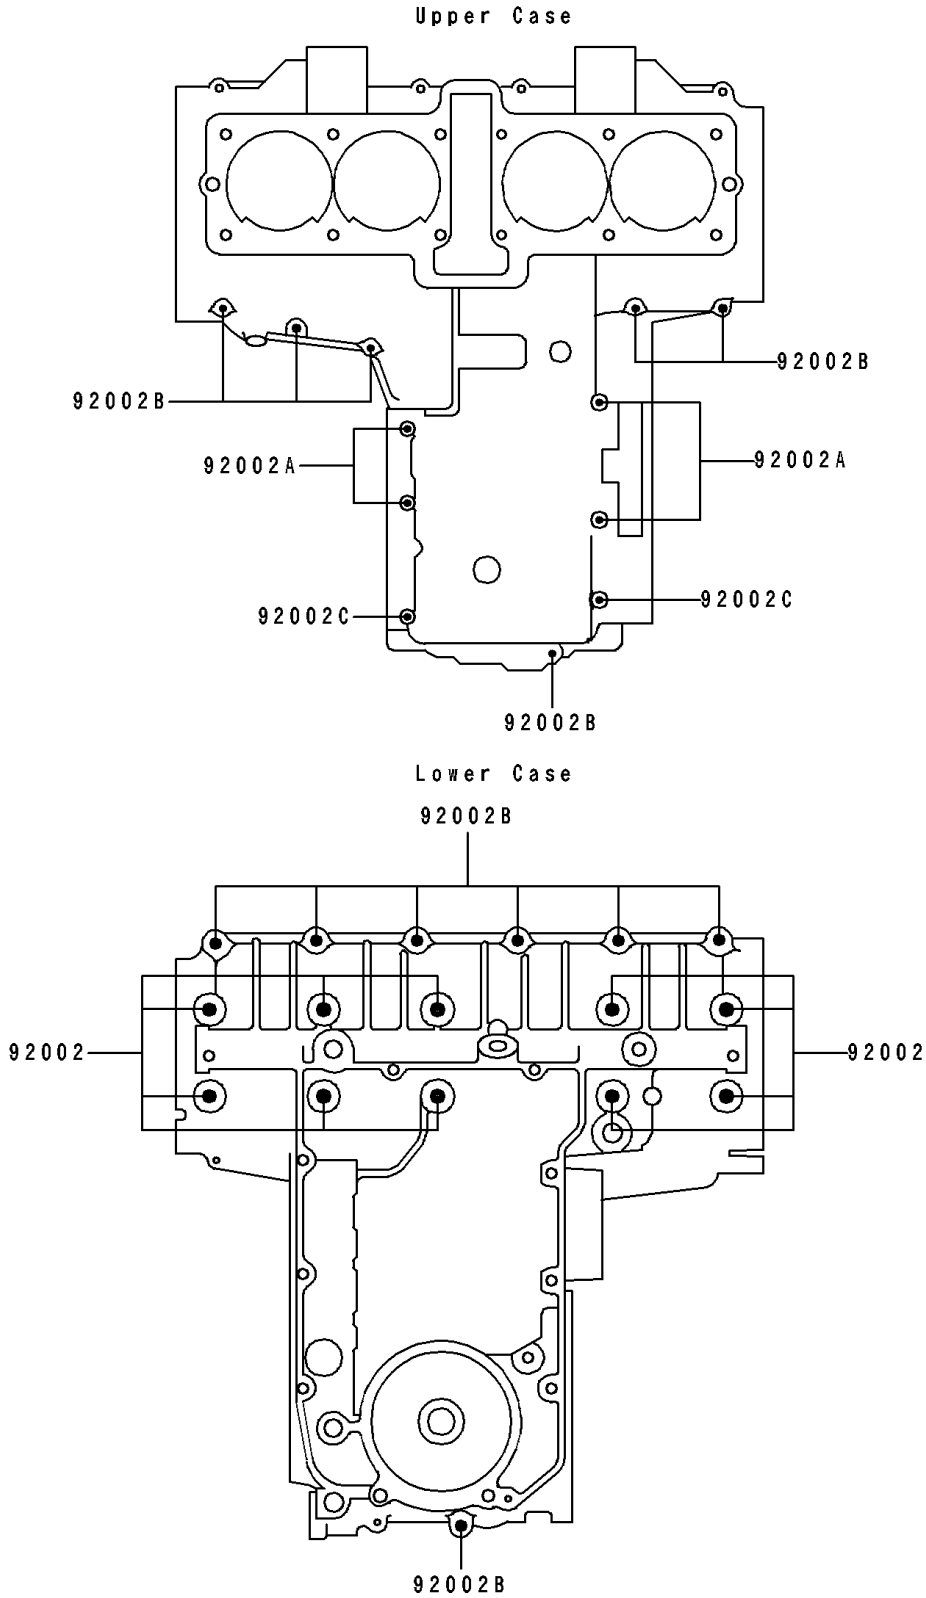

# 1996 Eliminator 600 PARTS DIAGRAM

## Crankcase Bolt Pattern

E1412

# 1996 Eliminator 600 PARTS LIST

## Crankcase Bolt Pattern

ITEM NAME	PART NUMBER	QUANTITY
BOLT,8X95 (Ref # 92002)	92002-1077	10
BOLT,6X95 (Ref # 92002A)	92002-1078	4
BOLT,6X40 (Ref # 92002B)	92002-1080	13
BOLT,6X75 (Ref # 92002C)	92002-1483	2