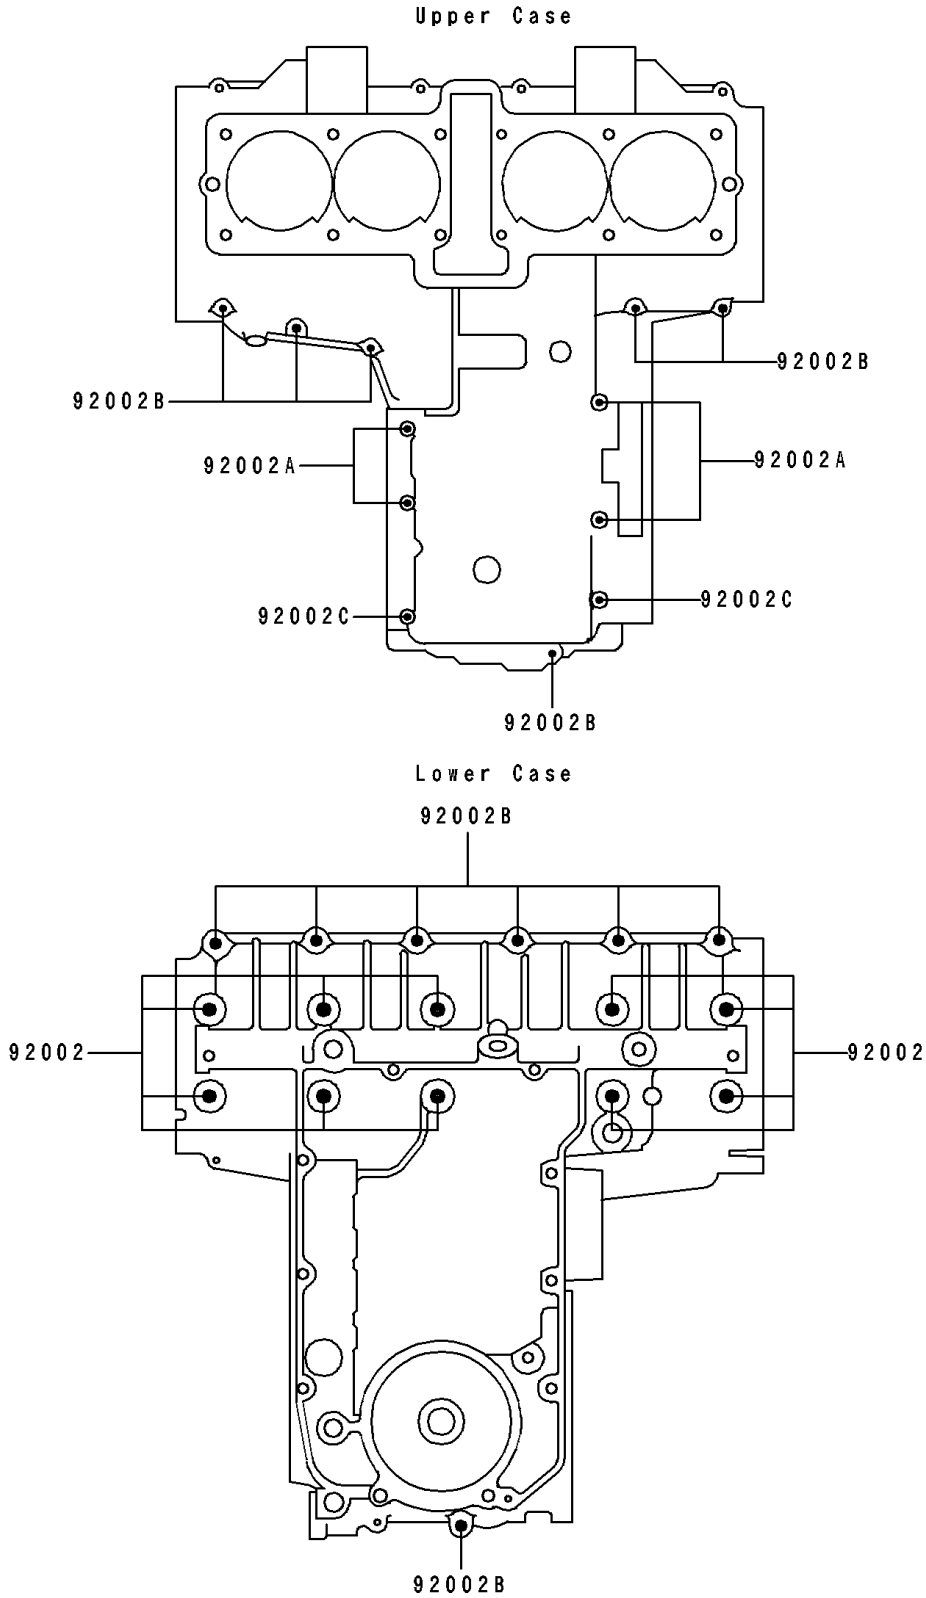

1997 Eliminator 600 PARTS DIAGRAM

Crankcase Bolt Pattern

E1412

1997 Eliminator 600 PARTS LIST

Crankcase Bolt Pattern

ITEM NAME	PART NUMBER	QUANTITY
BOLT,8X95 (Ref # 92002)	92002-1077	10
BOLT,6X95 (Ref # 92002A)	92002-1078	4
BOLT,6X40 (Ref # 92002B)	92002-1080	13
BOLT,6X75 (Ref # 92002C)	92002-1483	2