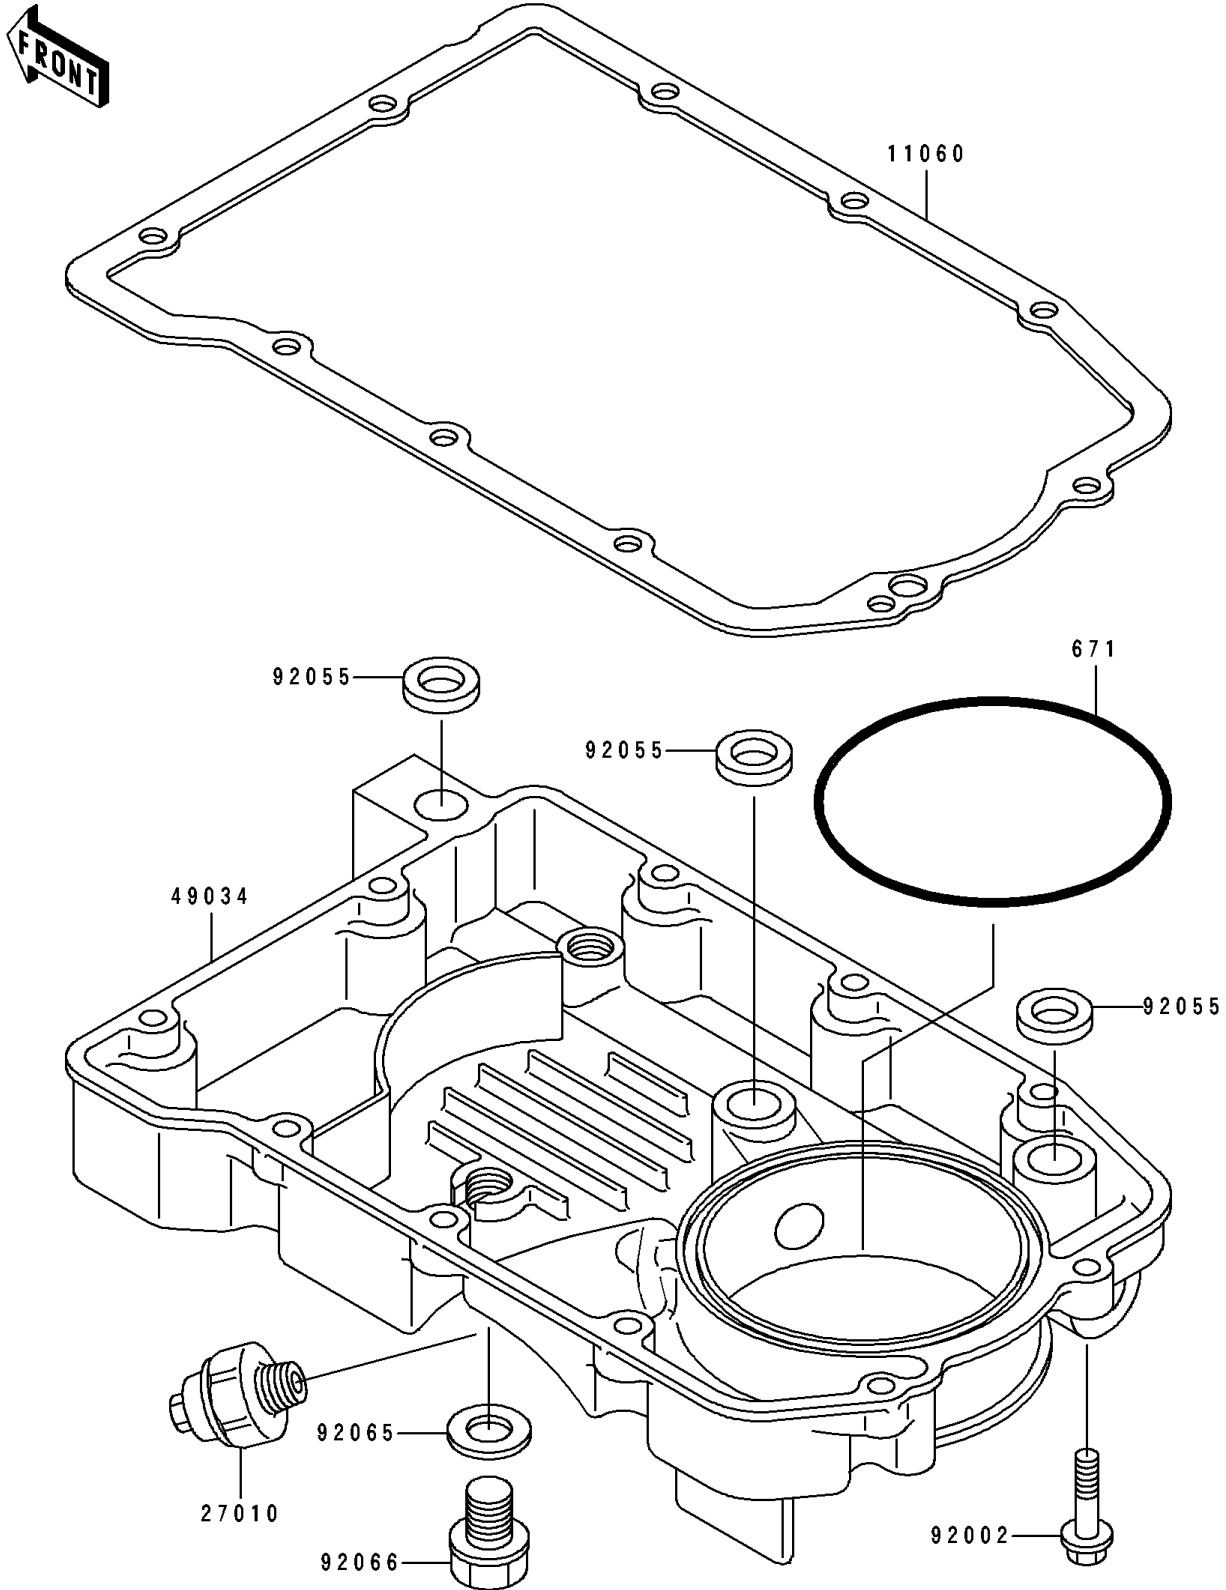

1996 Eliminator 600 PARTS DIAGRAM

Oil Pan

E1434

1996 Eliminator 600 PARTS LIST

Oil Pan

ITEM NAME	PART NUMBER	QUANTITY
GASKET,OIL PAN (Ref # 11060)	11060-1149	1
SWITCH,OIL PRESSURE (Ref # 27010)	27010-1313	1
PAN-OIL (Ref # 49034)	49034-1114	1
BOLT,6X25 (Ref # 92002)	92002-1089	10
RING-O,19.5MM (Ref # 92055)	92055-077	3
GASKET,12X22X2,DRAIN PLUG (Ref # 92065)	92065-097	1
PLUG,OIL DRAIN,12X15 (Ref # 92066)	92066-1174	1
O RING,90MM (Ref # 671)	671B2590	1