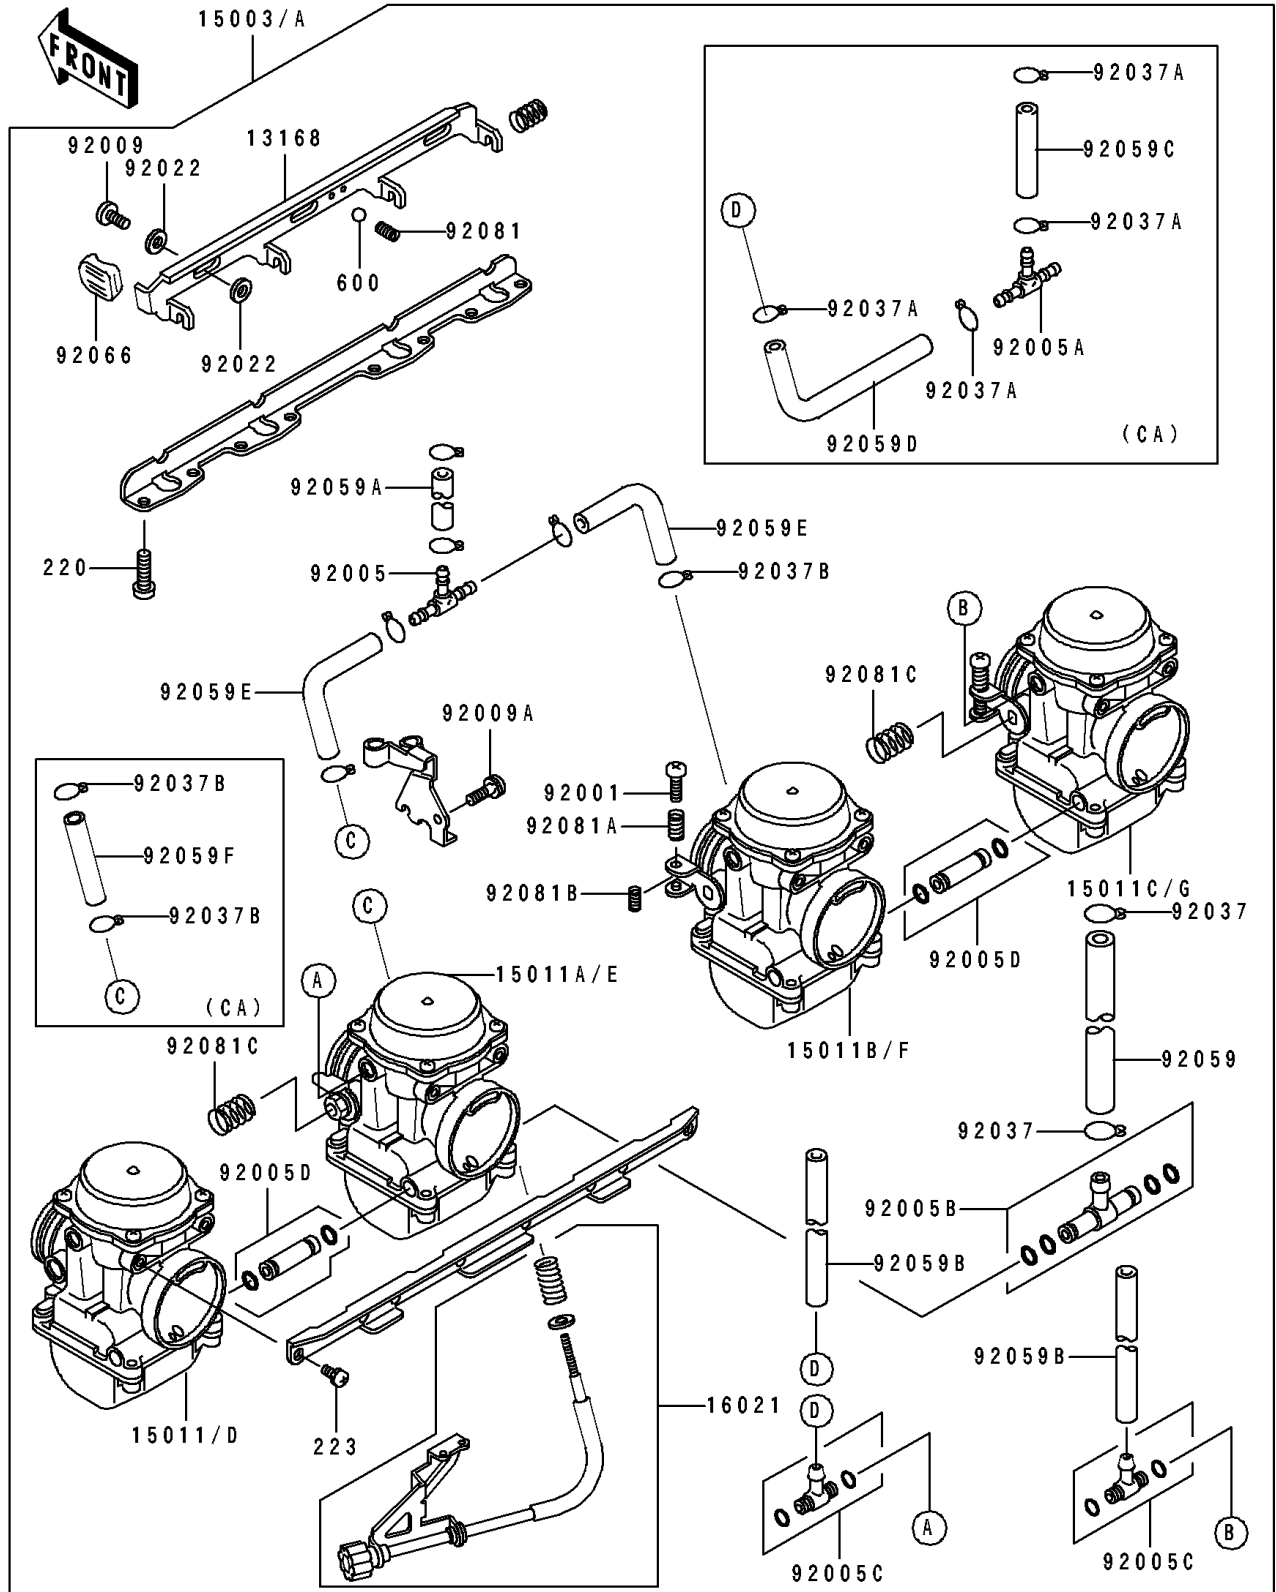

1997 Eliminator 600 PARTS DIAGRAM

Carburetor

E1611

1997 Eliminator 600 PARTS LIST

Carburetor

ITEM NAME	PART NUMBER	QUANTITY
LEVER,STARTER (Ref # 13168)	13168-1434	1
CARBURETOR-ASSY (Ref # 15003)	15003-1205	1
CARBURETOR-ASSY (Ref # 15003A)	15003-1206	1
CARBURETOR,LH,OUTSIDE (Ref # 15011)	15011-1105	1
CARBURETOR,LH,INSIDE (Ref # 15011A)	15011-1106	1
CARBURETOR,RH,INSIDE (Ref # 15011B)	15011-1107	1
CARBURETOR,RH,OUTSIDE (Ref # 15011C)	15011-1108	1
CARBURETOR,LH,OUTSIDE (Ref # 15011D)	15011-1113	1
CARBURETOR,LH,INSIDE (Ref # 15011E)	15011-1114	1
CARBURETOR,RH,INSIDE (Ref # 15011F)	15011-1115	1
CARBURETOR,RH,OUTSIDE (Ref # 15011G)	15011-1116	1
SCREW-THROTTLE STOP (Ref # 16021)	16021-1179	1
BOLT,THROTTLE ADJUST (Ref # 92001)	92001-1998	3
FITTING,FUEL,T-TYPE (Ref # 92005)	92005-1112	1
FITTING,T-TYPE (Ref # 92005A)	92005-1119	1
FITTING (Ref # 92005B)	92005-1288	1
FITTING (Ref # 92005C)	92005-1306	2
FITTING (Ref # 92005D)	92005-1310	2
SCREW (Ref # 92009)	92009-1262	3
SCREW,5X10 (Ref # 92009A)	92009-1365	1
WASHER,6.1X11X0.8,POLYACETAL (Ref # 92022)	92022-1199	6
CLAMP,FUEL TUBE (Ref # 92037)	92037-1075	2
CLAMP,TUBE (Ref # 92037A)	92037-1194	4
CLAMP,TUBE (Ref # 92037B)	92037-1477	2
CLAMP,TUBE (Ref # 92037B)	92037-1477	6
TUBE,FUEL,7.3X12.5X200 (Ref # 92059)	92059-1029	1
TUBE,5X9X200 (Ref # 92059A)	92059-1173	1
TUBE,6.5X9.5X290 (Ref # 92059B)	92059-1376	2
TUBE,7X11X100 (Ref # 92059C)	92059-1476	1

1997 Eliminator 600 PARTS LIST

Carburetor

ITEM NAME	PART NUMBER	QUANTITY
TUBE,7X11X260 (Ref # 92059D)	92059-1613	1
TUBE,5X9X90 (Ref # 92059E)	92059-1627	2
TUBE,5X9X120 (Ref # 92059F)	92059-1721	1
PLUG,STARTER LEVER (Ref # 92066)	92066-1157	1
SPRING,SHAFT STOP (Ref # 92081)	92081-1619	1
SPRING,THROTTLE ADJUST UPP (Ref # 92081A)	92081-1620	3
SPRING,THROTTLE ADJUST LWR (Ref # 92081B)	92081-1621	3
SPRING,THROTTLE ADJUST CNT (Ref # 92081C)	92081-1622	2
SCREW-PAN-CROS,6X16 (Ref # 220)	220B0616	8
SCREW-PAN-WS-CROS (Ref # 223)	223C0510	8
BALL-STEEL,3/16" (Ref # 600)	600A0600	1