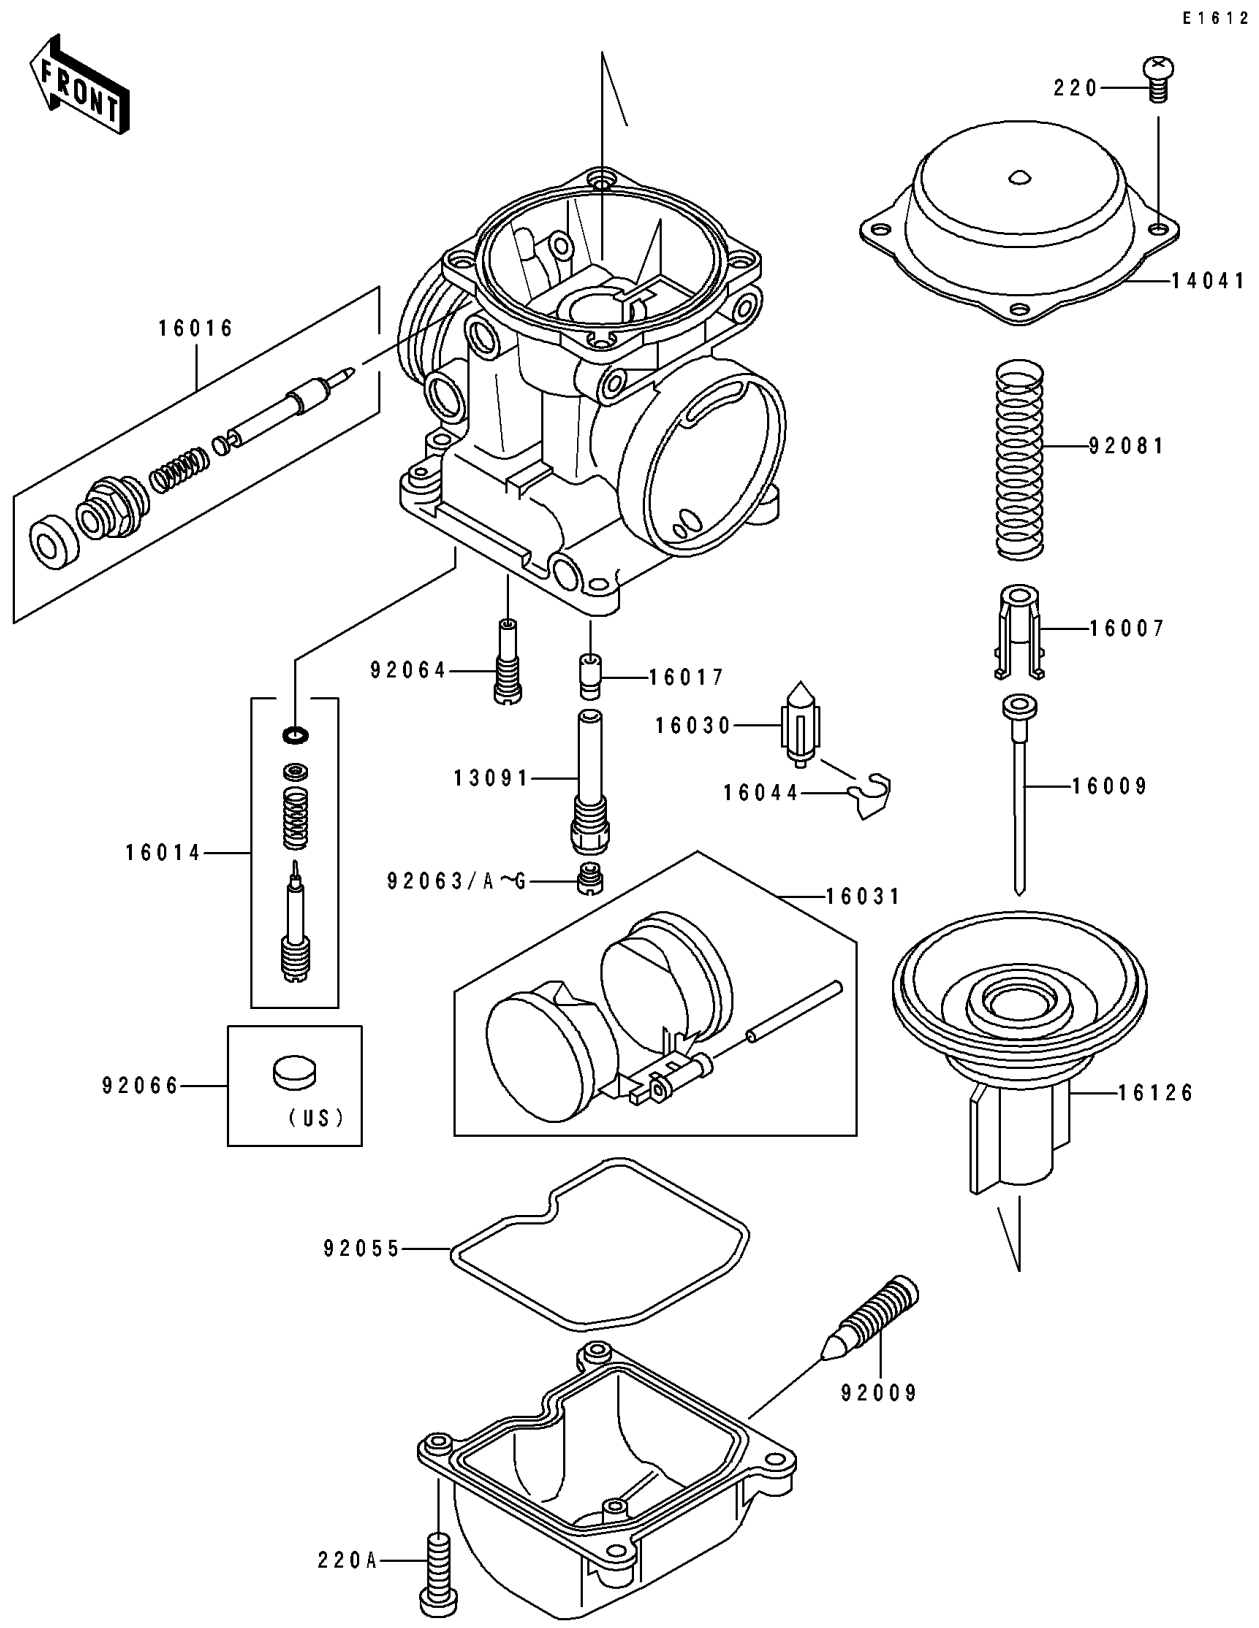

1996 Eliminator 600 PARTS DIAGRAM

Carburetor Parts

E1612

1996 Eliminator 600 PARTS LIST

Carburetor Parts

ITEM NAME	PART NUMBER	QUANTITY
HOLDER,NEEDLE JET (Ref # 13091)	13091-1406	4
TOP-CHAMBER,MIXING,OUTSIDE (Ref # 14041)	14041-1076	4
SEAT-SPRING,THROTTLE VALVE (Ref # 16007)	16007-1120	4
NEEDLE-JET,N27X (Ref # 16009)	16009-1309	4
SCREW-PILOT AIR (Ref # 16014)	16014-1081	4
PLUNGER (Ref # 16016)	16016-1092	4
JET-NEEDLE (Ref # 16017)	16017-1314	4
VALVE-FLOAT (Ref # 16030)	16030-1007	4
FLOAT (Ref # 16031)	16031-1077	4
CLAMP,FLOAT VALVE (Ref # 16044)	16044-007	4
VALVE,VACUUM (Ref # 16126)	16126-1159	4
SCREW,DRAIN,M6X0.75 (Ref # 92009)	92009-1551	4
RING-O,FLOAT CHAMBER (Ref # 92055)	92055-1222	4
JET-MAIN,#95 (Ref # 92063)	92063-1001	4
JET-MAIN,#90 (Ref # 92063A)	92063-1003	4
JET-MAIN,#90 (Ref # 92063B)	92063-1003	4
JET-MAIN,#92 (Ref # 92063C)	92063-1004	4
JET-MAIN,#92 (Ref # 92063D)	92063-1004	4
JET-MAIN,#98 (Ref # 92063E)	92063-1005	4
JET-MAIN,#85 (Ref # 92063F)	92063-1023	4
JET-MAIN,#88 (Ref # 92063G)	92063-1024	4
JET-PILOT,#35 (Ref # 92064)	92064-1101	4
PLUG,PILOT AIR SCREW,6.9X2 (Ref # 92066)	92066-1051	4
SPRING,VACUUM VALVE (Ref # 92081)	92081-1775	4
SCREW-PAN-CROS (Ref # 220)	220B0408	16
SCREW-PAN-CROS (Ref # 220A)	220D0414	16