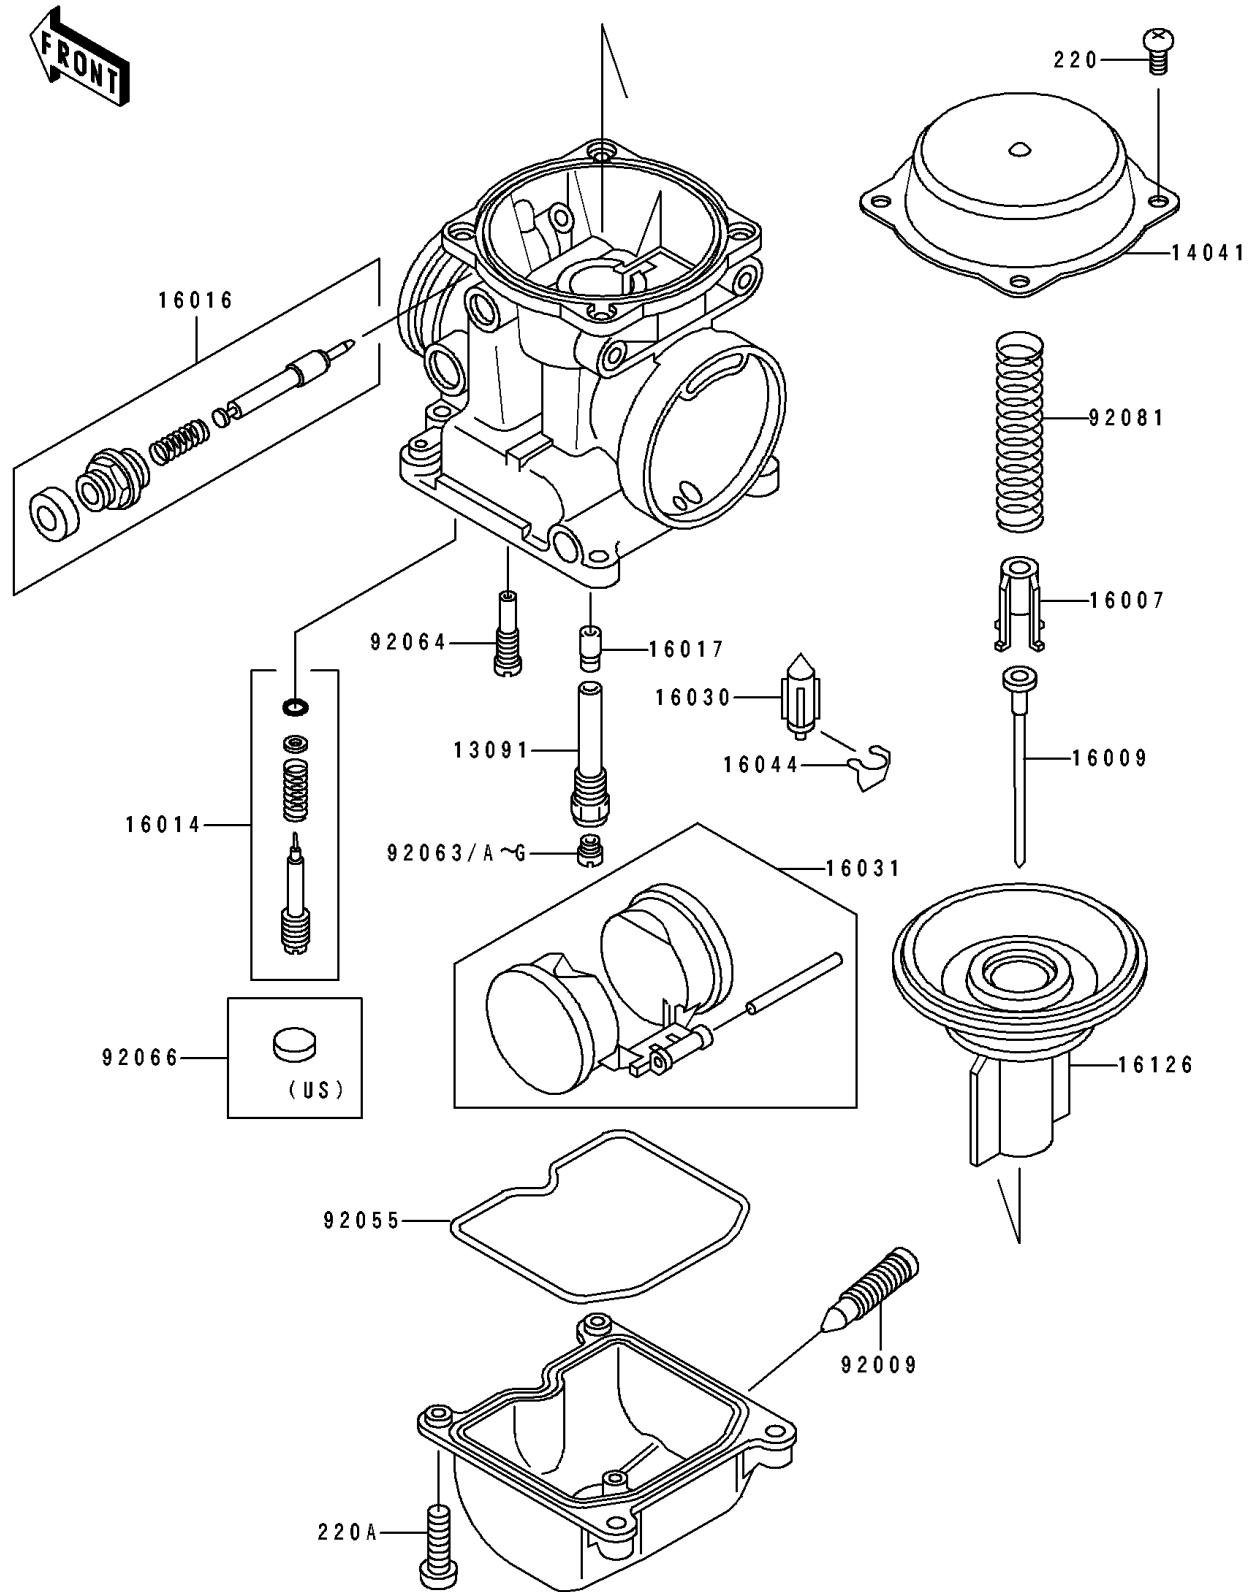

1996 Eliminator 600 PARTS DIAGRAM

Carburetor Parts

E1612

1996 Eliminator 600 PARTS LIST

Carburetor Parts

ITEM NAME	PART NUMBER	QUANTITY
HOLDER,NEEDLE JET (Ref # 13091)	13091-1406	4
TOP-CHAMBER,MIXING,OUTSIDE (Ref # 14041)	14041-1076	4
SEAT-SPRING,THROTTLE VALVE (Ref # 16007)	16007-1120	4
NEEDLE-JET,N27X (Ref # 16009)	16009-1309	4
SCREW-PILOT AIR (Ref # 16014)	16014-1081	4
PLUNGER (Ref # 16016)	16016-1092	4
JET-NEEDLE (Ref # 16017)	16017-1314	4
VALVE-FLOAT (Ref # 16030)	16030-1007	4
FLOAT (Ref # 16031)	16031-1077	4
CLAMP,FLOAT VALVE (Ref # 16044)	16044-007	4
VALVE,VACUUM (Ref # 16126)	16126-1159	4
SCREW,DRAIN,M6X0.75 (Ref # 92009)	92009-1551	4
RING-O,FLOAT CHAMBER (Ref # 92055)	92055-1222	4
JET-MAIN,#95 (Ref # 92063)	92063-1001	4
JET-MAIN,#90 (Ref # 92063A)	92063-1003	4
JET-MAIN,#90 (Ref # 92063B)	92063-1003	4
JET-MAIN,#92 (Ref # 92063C)	92063-1004	4
JET-MAIN,#92 (Ref # 92063D)	92063-1004	4
JET-MAIN,#98 (Ref # 92063E)	92063-1005	4
JET-MAIN,#85 (Ref # 92063F)	92063-1023	4
JET-MAIN,#88 (Ref # 92063G)	92063-1024	4
JET-PILOT,#35 (Ref # 92064)	92064-1101	4
PLUG,PILOT AIR SCREW,6.9X2 (Ref # 92066)	92066-1051	4
SPRING,VACUUM VALVE (Ref # 92081)	92081-1775	4
SCREW-PAN-CROS (Ref # 220)	220B0408	16
SCREW-PAN-CROS (Ref # 220A)	220D0414	16