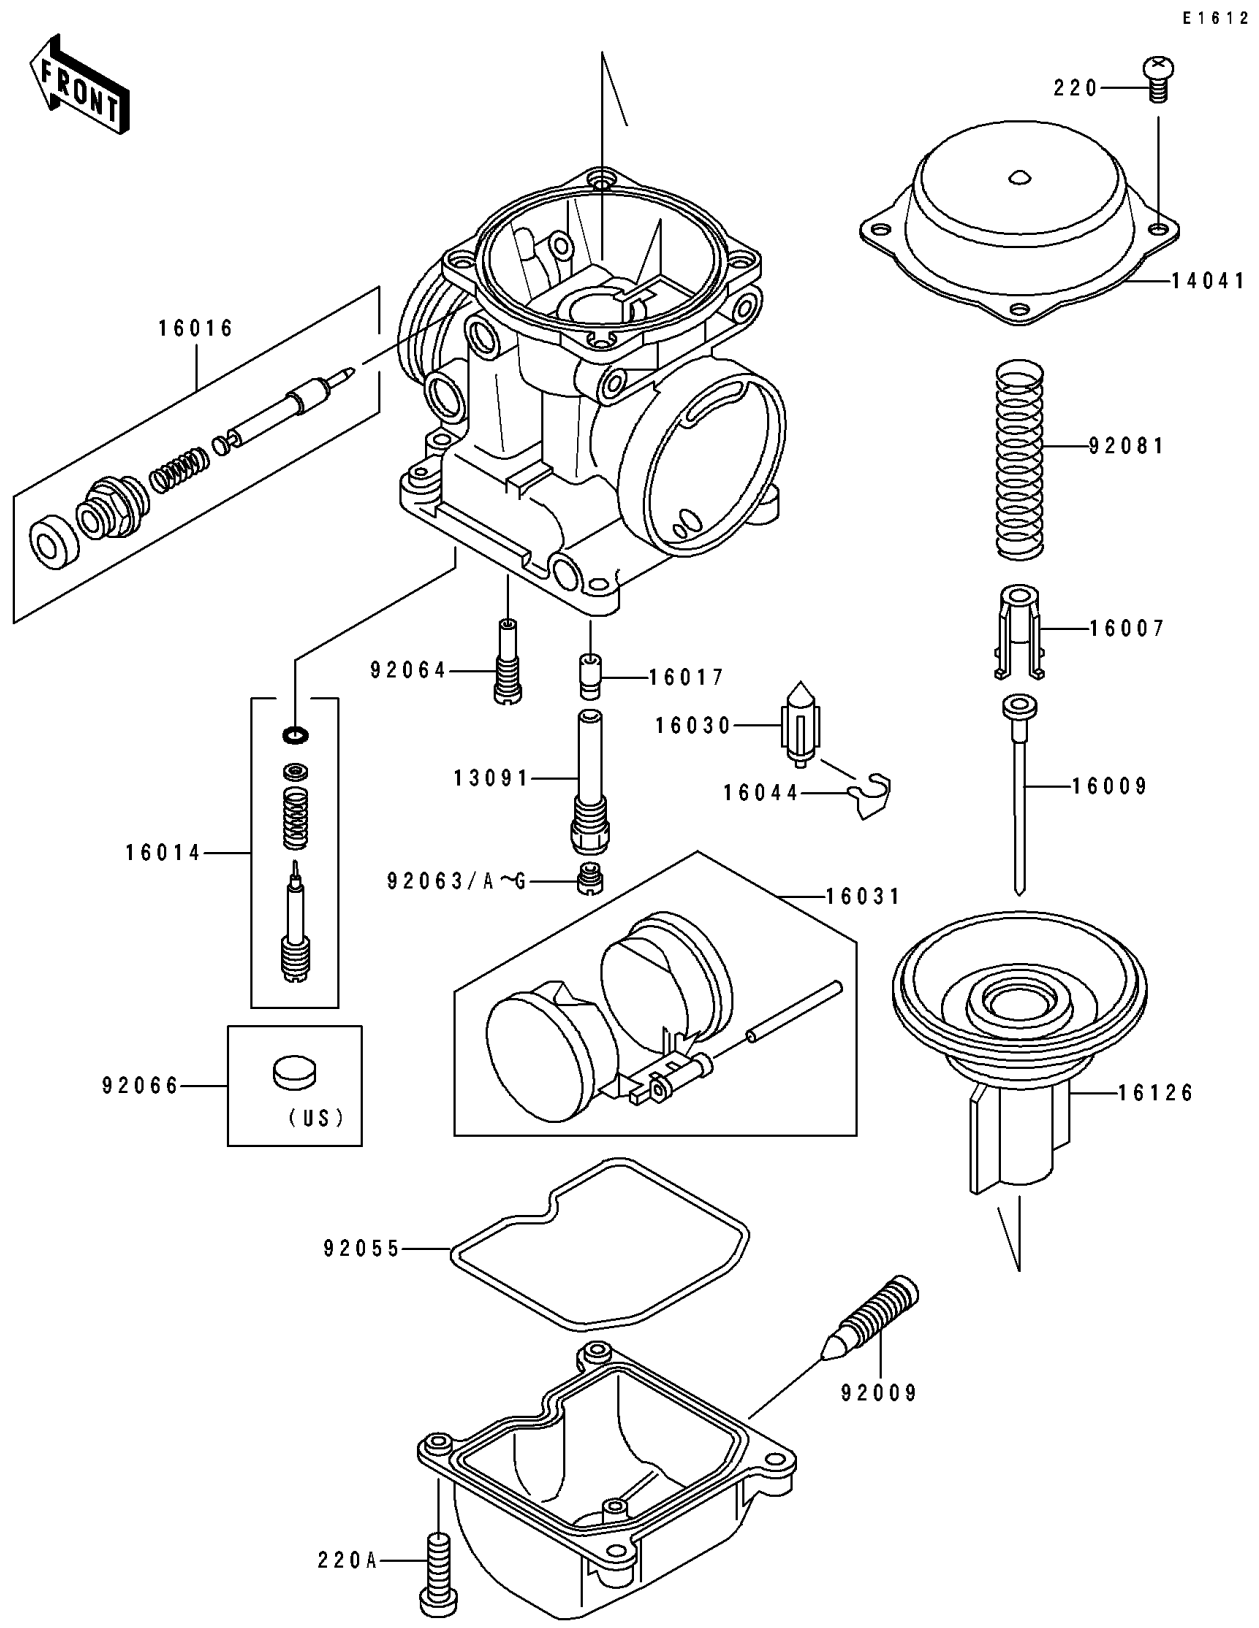

1997 Eliminator 600 PARTS DIAGRAM

Carburetor Parts

1997 Eliminator 600 PARTS LIST

Carburetor Parts

ITEM NAME	PART NUMBER	QUANTITY
-----------	-------------	----------