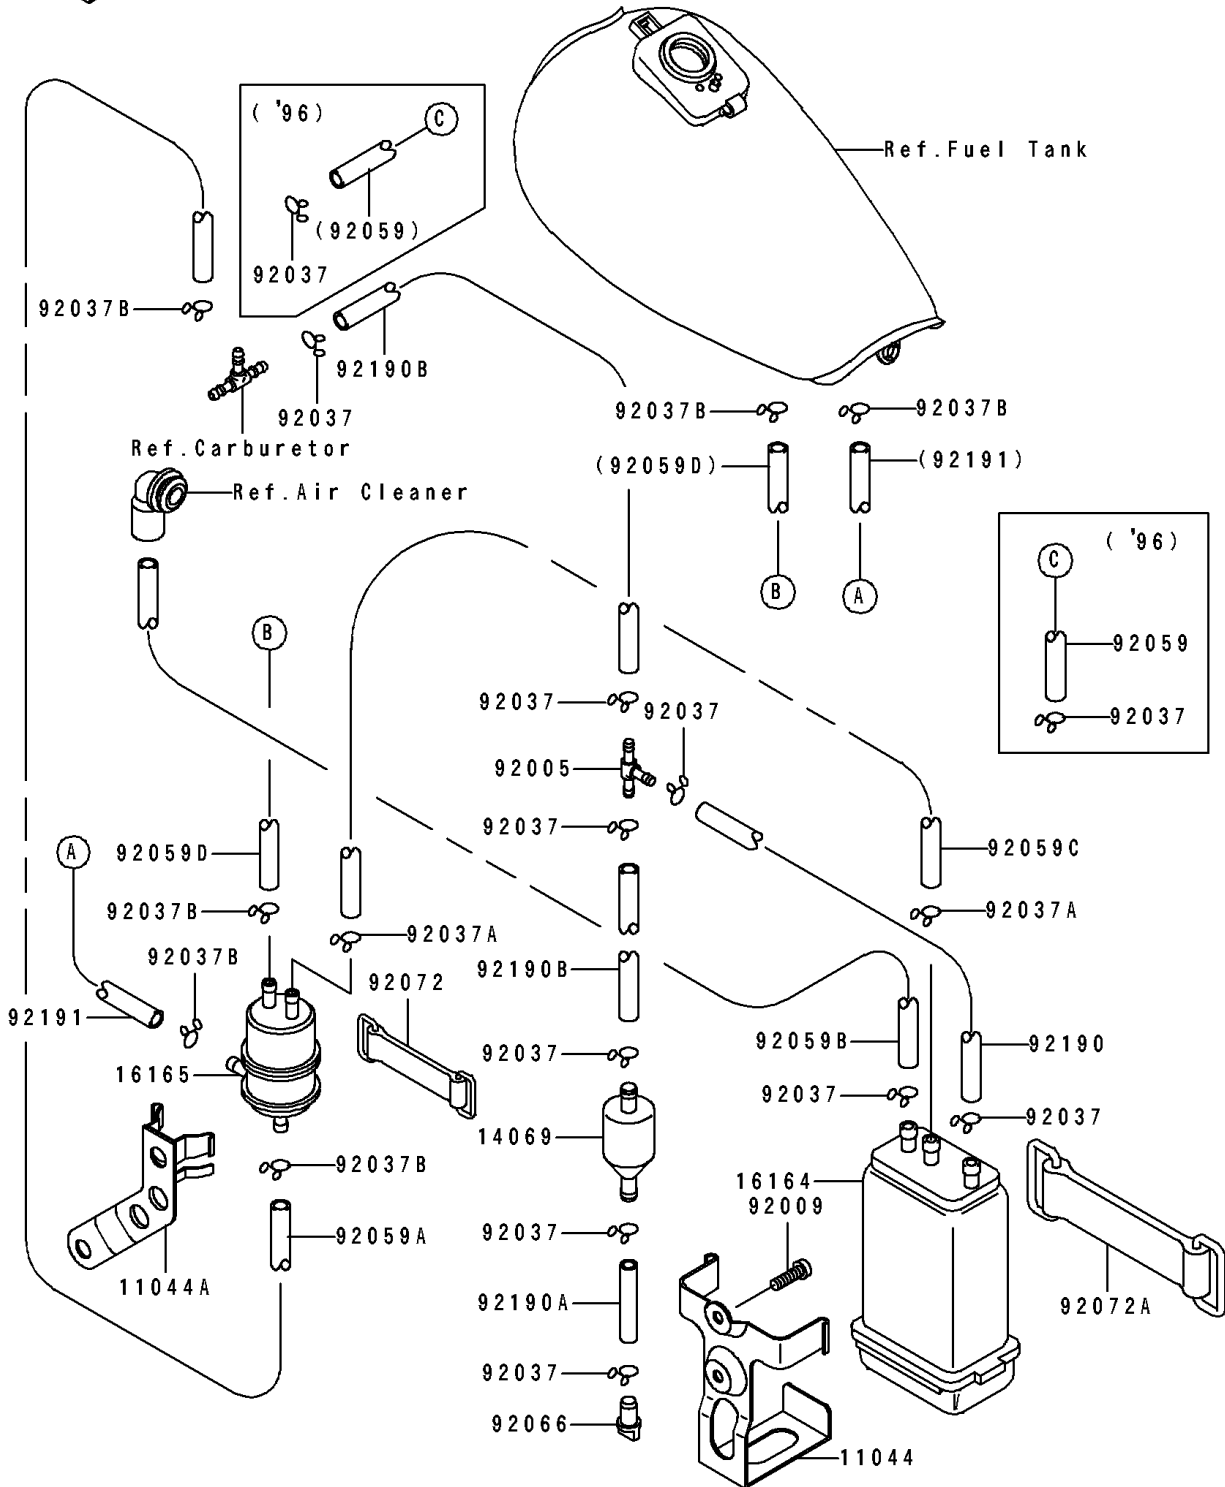

1996 Eliminator 600 PARTS DIAGRAM

Fuel Evaporative System

E1650

1996 Eliminator 600 PARTS LIST

Fuel Evaporative System

| ITEM NAME | PART NUMBER | QUANTITY |
|------------------------------------|-------------|----------|
| BRACKET,CANISTER (Ref # 11044) | 11044-1876 | 1 |
| BRACKET,SEPARATOR (Ref # 11044A) | 11044-1877 | 1 |
| CANISTER (Ref # 16164) | 16164-1052 | 1 |
| SEPARATOR (Ref # 16165) | 16165-1001 | 1 |
| SCREW,TAPPING,6MM (Ref # 92009) | 92009-1261 | 2 |
| CLAMP,HOSE (Ref # 92037) | 92037-1104 | 3 |
| CLAMP,TUBE (Ref # 92037A) | 92037-147 | 2 |
| CLAMP (Ref # 92037B) | 92037-1712 | 6 |
| TUBE,7X12X440,YELLOW (Ref # 92059) | 92059-1440 | 1 |
| TUBE,4X9X640.WHITE (Ref # 92059A) | 92059-1574 | 1 |
| TUBE,7X12X360,GREEN (Ref # 92059B) | 92059-1710 | 1 |
| TUBE,5X10X430,BLUE (Ref # 92059C) | 92059-1711 | 1 |
| TUBE,5X9X890,BLUE (Ref # 92059D) | 92059-1801 | 1 |
| BAND,L=50 (Ref # 92072) | 92072-066 | 1 |
| BAND,L=100 (Ref # 92072A) | 92072-071 | 1 |
| TUBE,5X9X890,RED (Ref # 92191) | 92191-1073 | 1 |