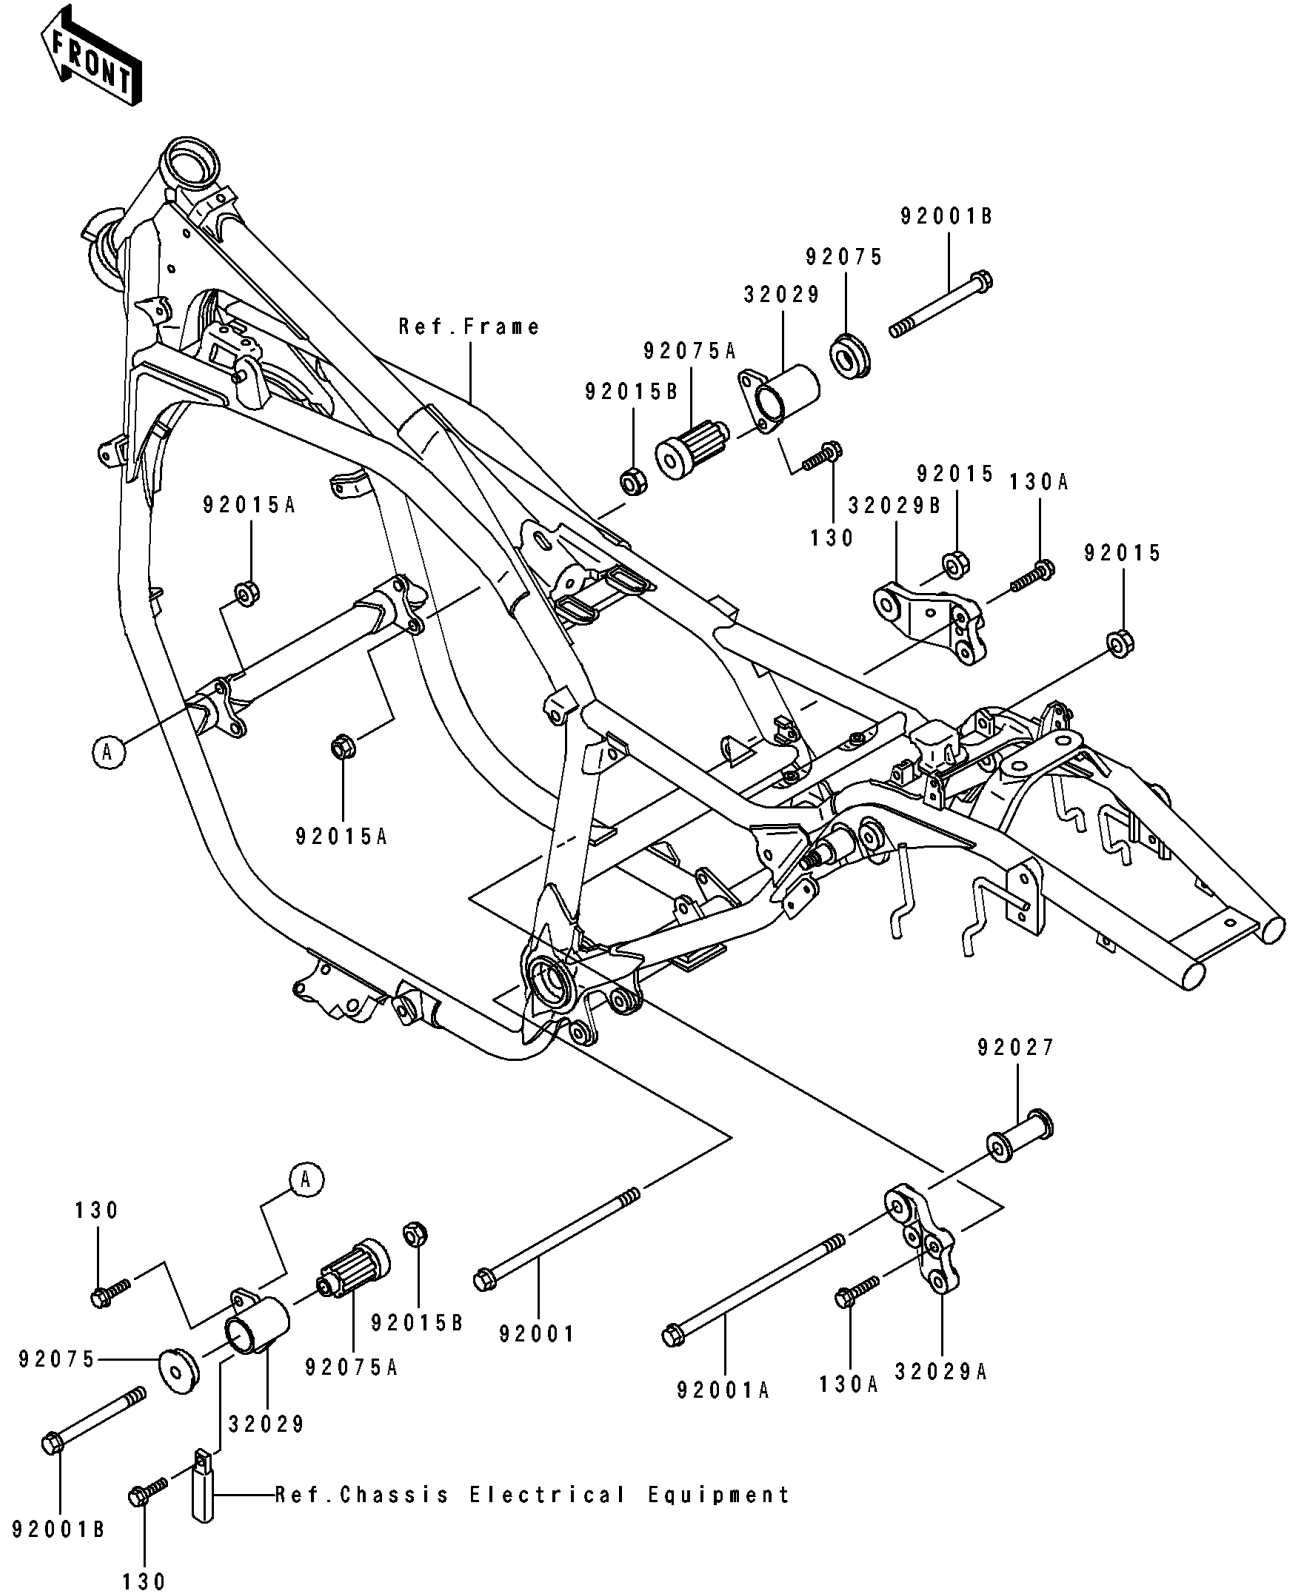

1997 Eliminator 600 PARTS DIAGRAM

Frame Fittings

F2131

1997 Eliminator 600 PARTS LIST

Frame Fittings

ITEM NAME	PART NUMBER	QUANTITY
-----------	-------------	----------