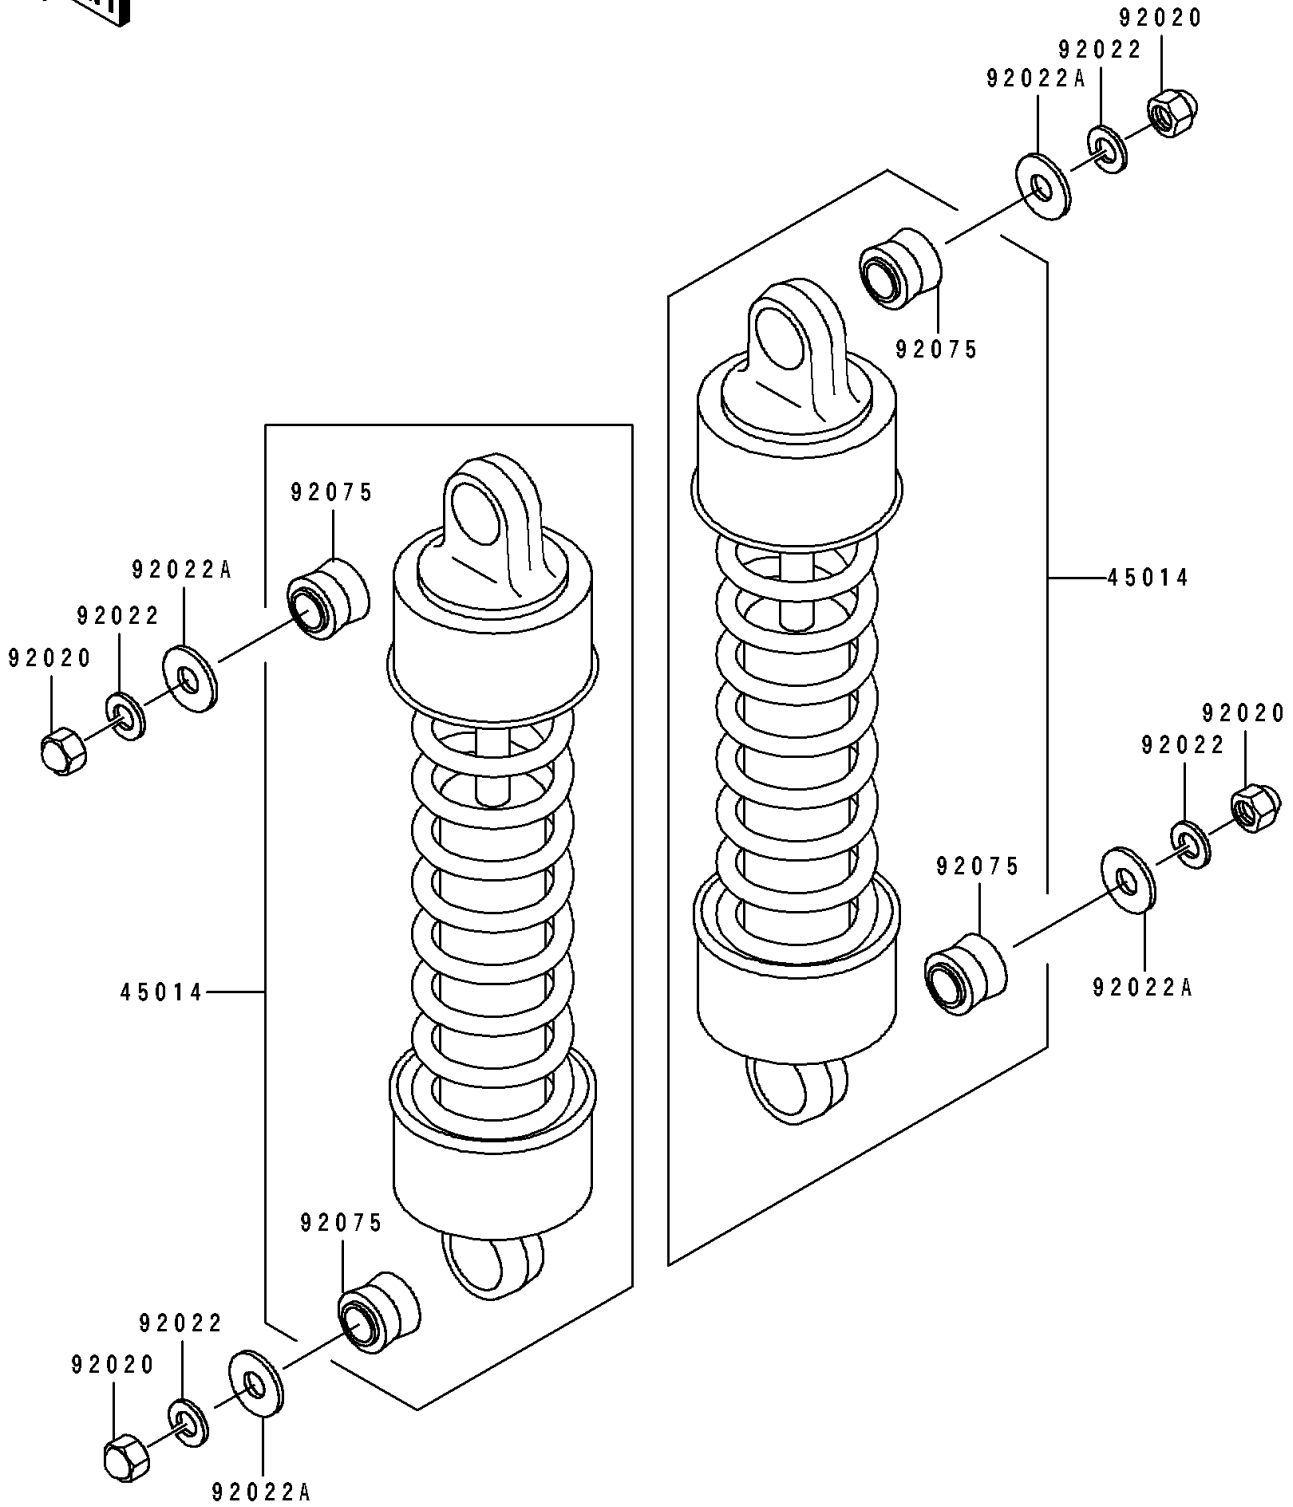

1996 Eliminator 600 PARTS DIAGRAM

Suspension/Shock Absorber

F2151

1996 Eliminator 600 PARTS LIST

Suspension/Shock Absorber

ITEM NAME	PART NUMBER	QUANTITY
SHOCKABSORBER (Ref # 45014)	45014-1608	2
NUT,CAP,10MM (Ref # 92020)	92020-003	4
WASHER,SPRING,10MM (Ref # 92022)	92022-1540	4
WASHER,10.5X26X2.3 (Ref # 92022A)	92022-246	4
DAMPER,SHOCKABSORBER (Ref # 92075)	92075-1387	4