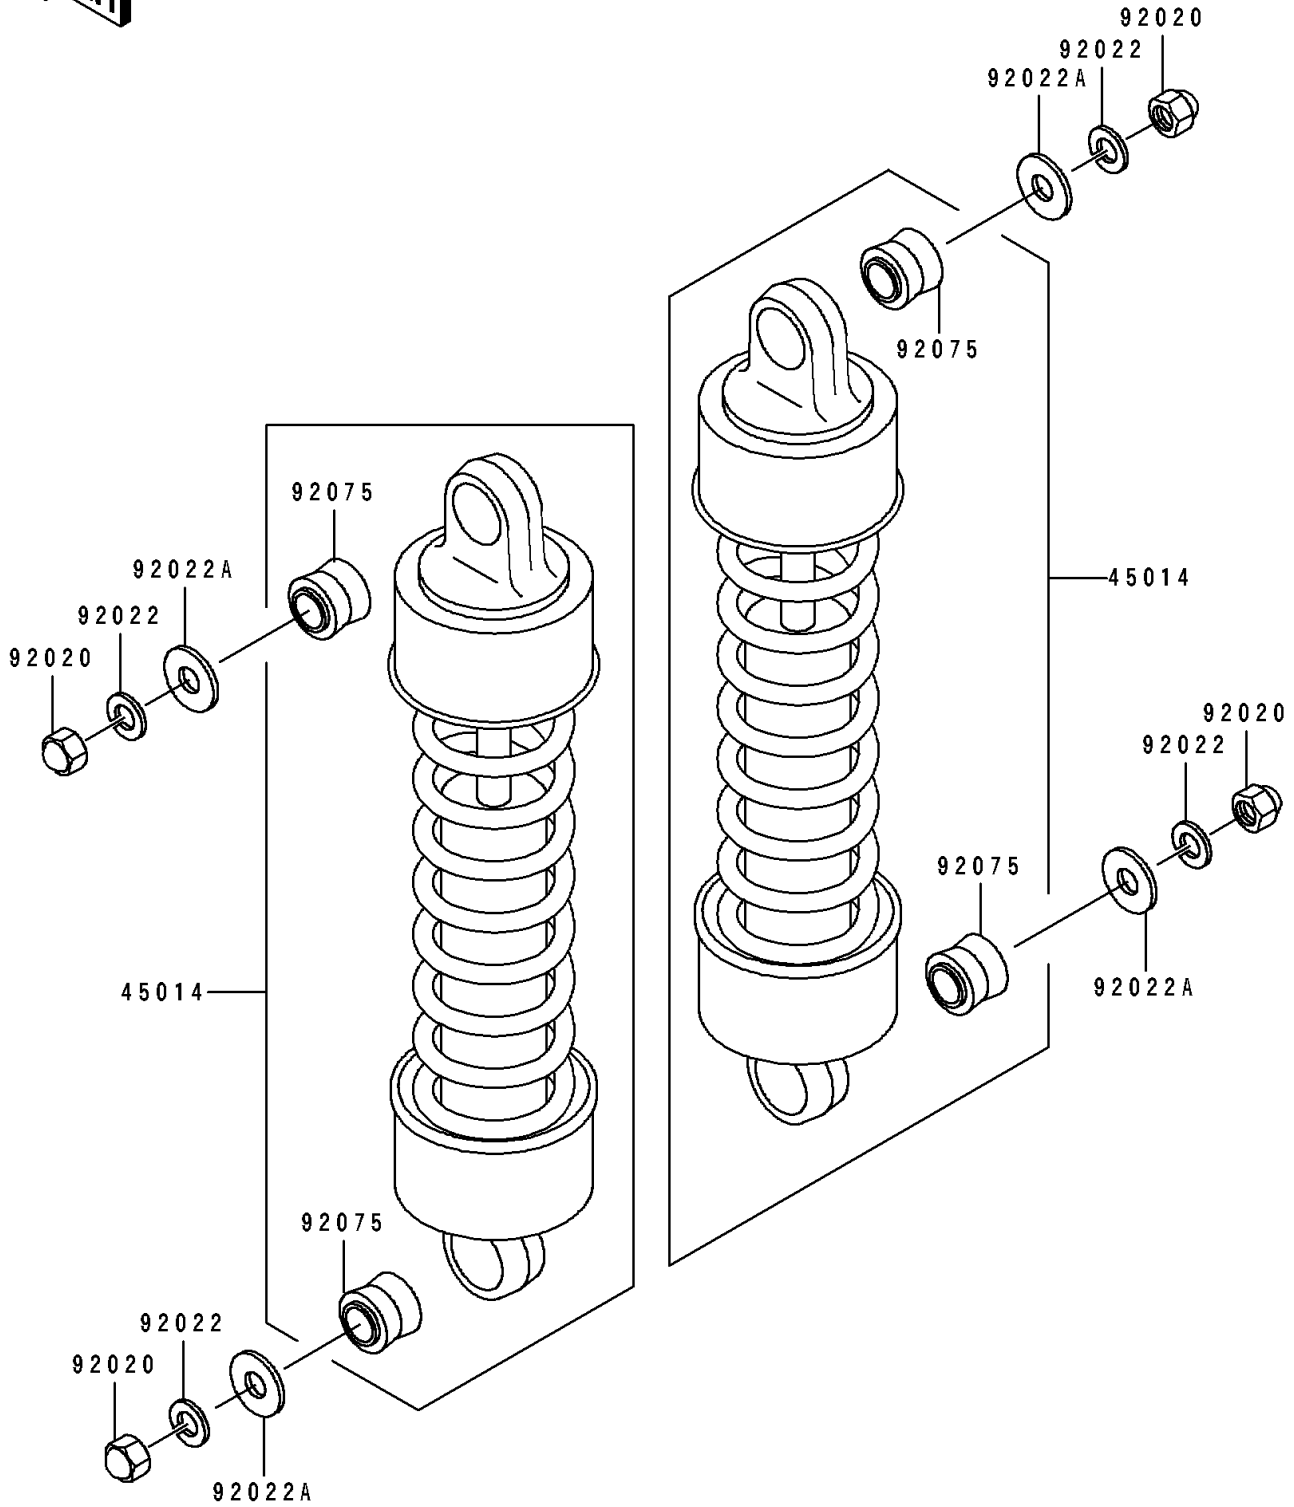

1997 Eliminator 600 PARTS DIAGRAM

Suspension/Shock Absorber

F2151

1997 Eliminator 600 PARTS LIST

Suspension/Shock Absorber

ITEM NAME	PART NUMBER	QUANTITY
SHOCKABSORBER (Ref # 45014)	45014-1608	2
NUT,CAP,10MM (Ref # 92020)	92020-003	4
WASHER,SPRING,10MM (Ref # 92022)	92022-1540	4
WASHER,10.5X26X2.3 (Ref # 92022A)	92022-246	4
DAMPER,SHOCKABSORBER (Ref # 92075)	92075-1387	4