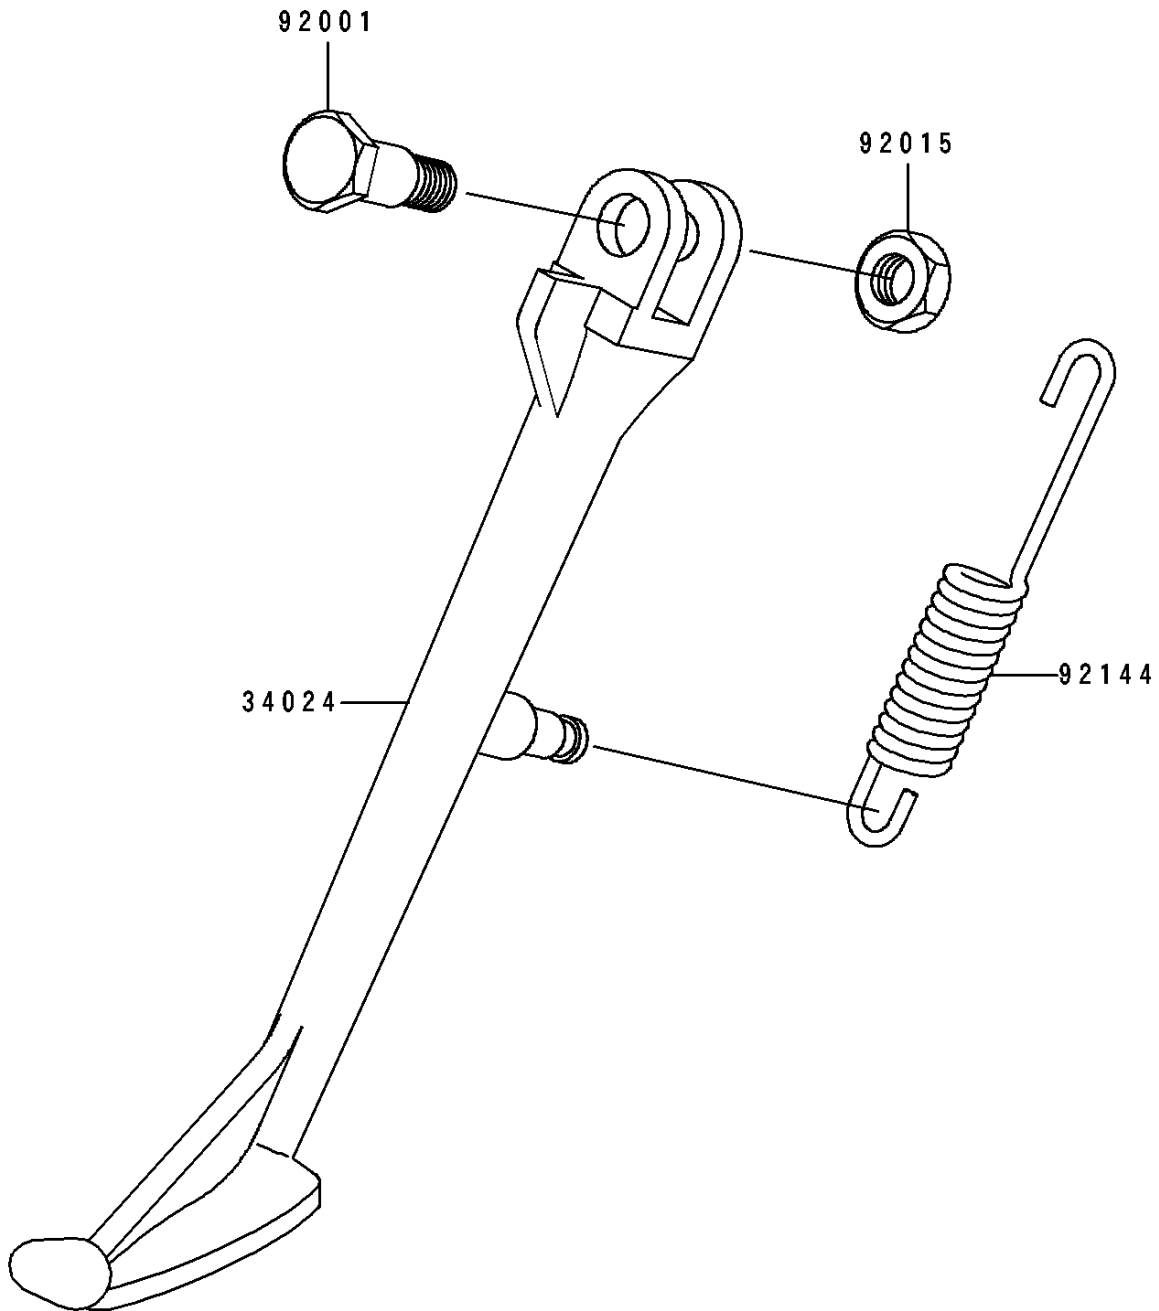

1996 Eliminator 600 PARTS DIAGRAM

Stand(s)

F2190

1996 Eliminator 600 PARTS LIST

Stand(s)

ITEM NAME	PART NUMBER	QUANTITY
STAND-SIDE,BLACK (Ref # 34024)	34024-1213-10	1
BOLT,SIDE STAND,BLACK (Ref # 92001)	92001-1543	1
NUT,LOCK,10MM,BLACK (Ref # 92015)	92015-1188	1
SPRING,SIDE STAND (Ref # 92144)	92144-1008	1