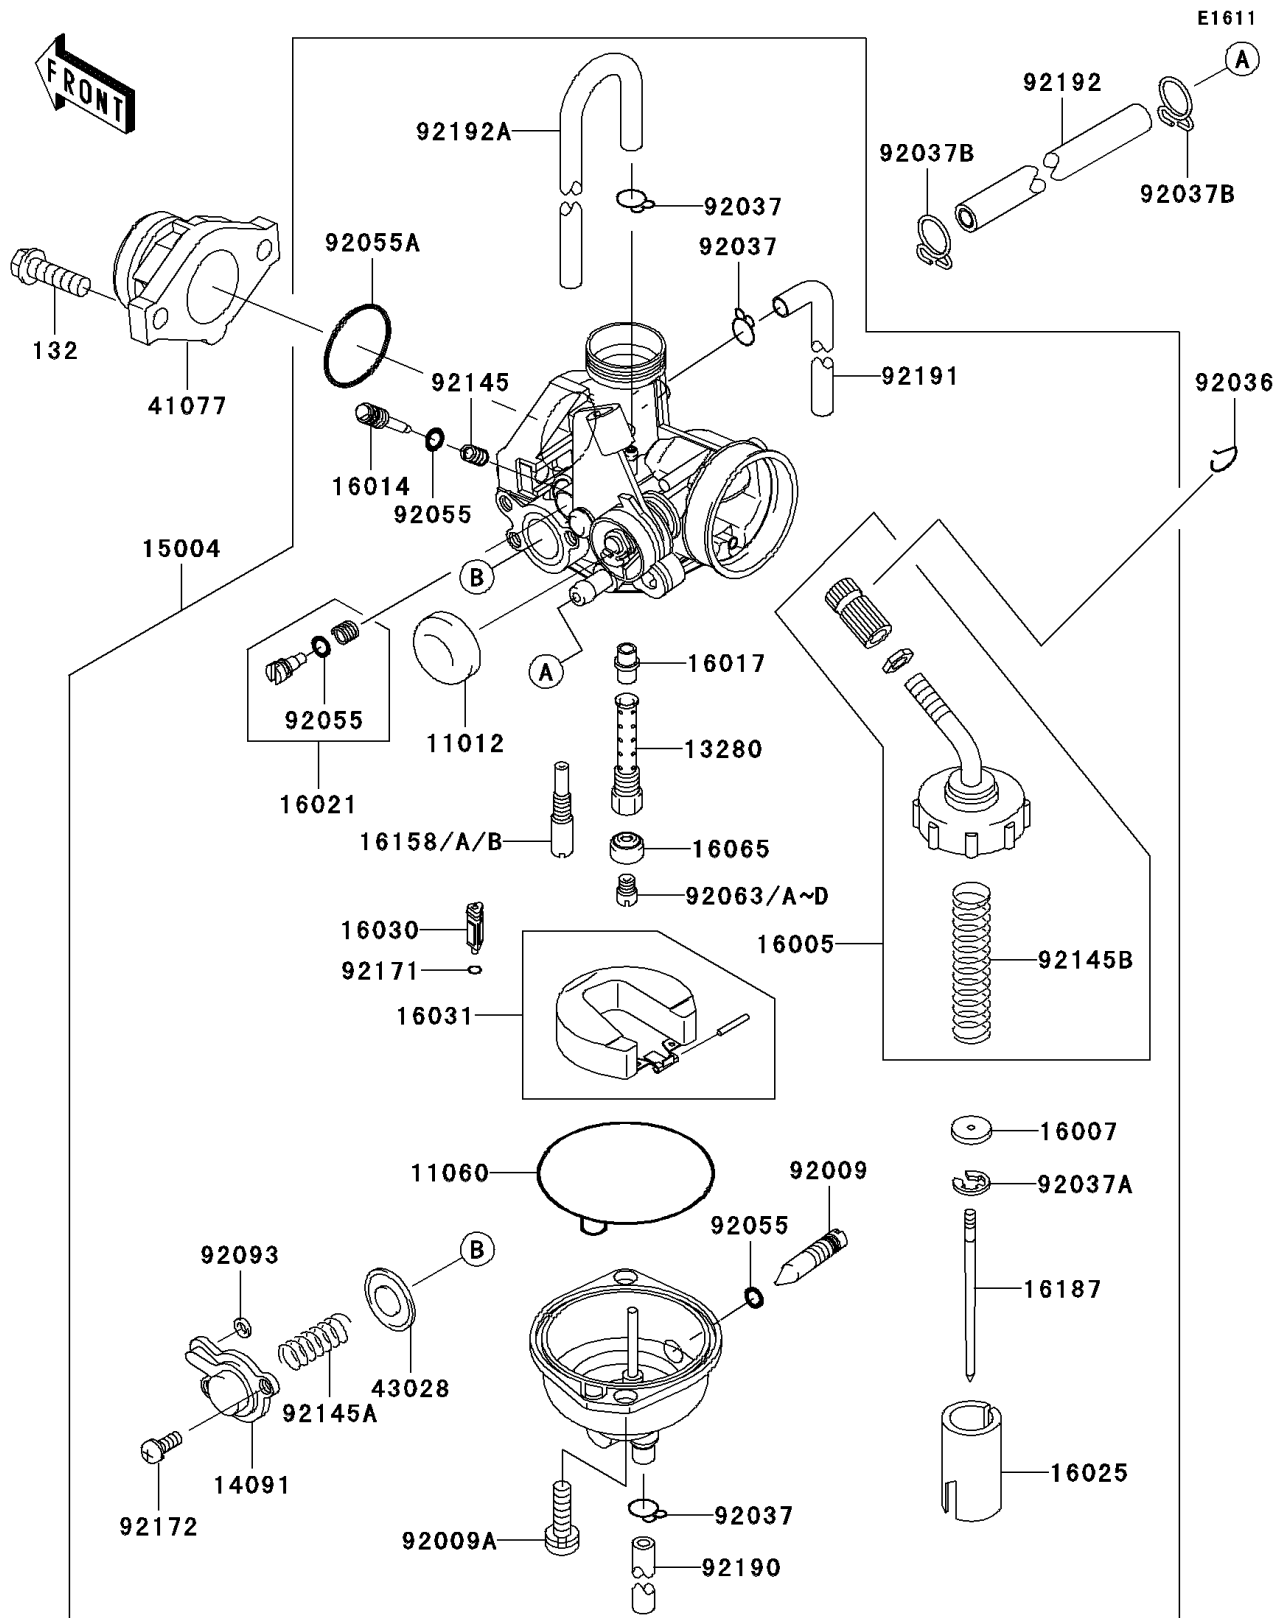

2009 KLX®140L PARTS DIAGRAM

Carburetor

2009 KLX®140L PARTS LIST

Carburetor

ITEM NAME	PART NUMBER	QUANTITY
CAP,CHOKE (Ref # 11012)	11012-1940	1
GASKET,FLOAT CHAMBER (Ref # 11060)	11060-1700	1
HOLDER,NEEDLE JET (Ref # 13280)	13280-0286	1
COVER (Ref # 14091)	14091-0285	1
CARBURETOR-ASSY,PB20 (Ref # 15004)	15004-0024	1
TOP-CHAMBER (Ref # 16005)	16005-1091	1
SEAT-SPRING (Ref # 16007)	16007-1103	1
SCREW-PILOT AIR (Ref # 16014)	16014-0011	1
JET-NEEDLE (Ref # 16017)	16017-0014	1
SCREW-THROTTLE STOP (Ref # 16021)	16021-1203	1
VALVE-THROTTLE (Ref # 16025)	16025-0015	1
VALVE-FLOAT (Ref # 16030)	16030-0003	1
FLOAT (Ref # 16031)	16031-0004	1
HOLDER-CARBURETOR,JET (Ref # 16065)	16065-1106	1
JET-SLOW,#35 (Ref # 16158)	16158-0004	AR
JET-SLOW,#40 (Ref # 16158A)	16158-0005	AR
JET-SLOW,#38 (Ref # 16158B)	16158-1063	1
NEEDLE-JET,NNA A (Ref # 16187)	16187-0283	1
ADAPTER (Ref # 41077)	41077-0038	1
DIAPHRAGM (Ref # 43028)	43028-0003	1
SCREW,DRAIN (Ref # 92009)	92009-1057	1
SCREW (Ref # 92009A)	92009-1750	2
RING-SNAP (Ref # 92036)	92036-018	1
CLAMP,TUBE (Ref # 92037)	92037-1142	3
CLAMP,JET NEEDLE (Ref # 92037A)	92037-1401	1
CLAMP (Ref # 92037B)	92037-1712	2
RING-O (Ref # 92055)	92055-1053	3
RING-O (Ref # 92055A)	92055-1541	1
JET-MAIN,#90 (Ref # 92063)	92063-0013	AR

2009 KLX®140L PARTS LIST

Carburetor

ITEM NAME	PART NUMBER	QUANTITY
JET-MAIN,#92 (Ref # 92063A)	92063-0014	AR
JET-MAIN,#95 (Ref # 92063B)	92063-0015	1
JET-MAIN,#98 (Ref # 92063C)	92063-0016	AR
JET-MAIN,#100 (Ref # 92063D)	92063-0017	AR
SEAL,"U"RING (Ref # 92093)	92093-1046	1
BOLT-FLANGED-SMALL,6X20 (Ref # 132)	132BC0620	2
SPRING (Ref # 92145)	92145-0004	1
SPRING (Ref # 92145A)	92145-0217	1
SPRING (Ref # 92145B)	92145-0610	1
CLAMP (Ref # 92171)	92171-1837	1
SCREW (Ref # 92172)	92172-0165	2
TUBE,3.5X6.5X240 (Ref # 92190)	92190-1218	1
TUBE,3.5X6.5X298 (Ref # 92191)	92191-1142	1
TUBE,5X10X150 (Ref # 92192)	92192-0477	1
TUBE,3.5X6.5X18/320 (Ref # 92192A)	92192-0690	1