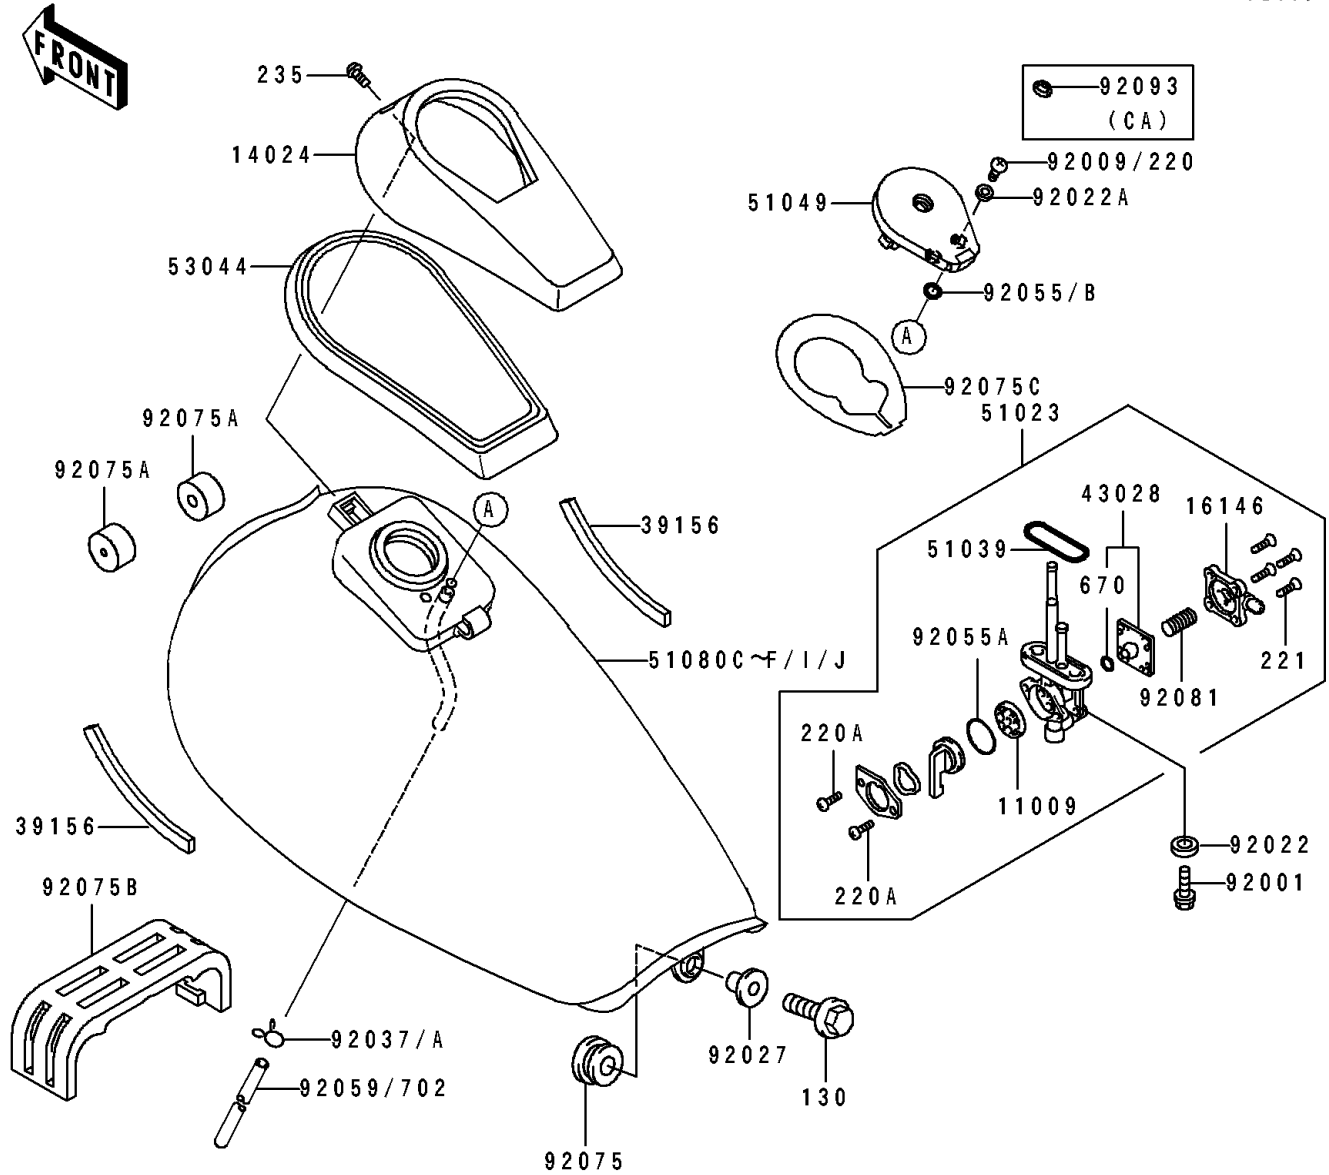

1996 Eliminator 600 PARTS DIAGRAM

Fuel Tank

F2410

WD

WD

WD

1996 Eliminator 600 PARTS LIST

Fuel Tank

ITEM NAME	PART NUMBER	QUANTITY
GASKET,TAP VALVE (Ref # 11009)	11009-1188	1
COVER,FUEL TANK CAP,EBONY (Ref # 14024)	14024-1522-H8	1
COVER-ASSY,TAP DIAPHRAGM (Ref # 16146)	16146-1010	1
PAD,FUEL TANK (Ref # 39156)	39156-1425	2
DIAPHRAGM,TAP (Ref # 43028)	43028-1021	1
TAP-ASSY,FUEL (Ref # 51023)	51023-1157	1
RING,TAP FLANGED (Ref # 51039)	51039-003	1
CAP-TANK,FUEL (Ref # 51049)	51049-1088	1
TANK-COMP-FUEL,EBONY (Ref # 51080C)	51080-5191-H8	1
TANK-COMP-FUEL,P.C.YELLOW (Ref # 51080D)	51080-5199-1G	1
TANK-COMP-FUEL,P.C.YELLOW (Ref # 51080E)	51080-5200-1G	1
TANK-COMP-FUEL,EBONY (Ref # 51080F)	51080-5201-H8	1
TRIM,FUEL TANK CAP COVER (Ref # 53044)	53044-1197	1
BOLT,6X20 (Ref # 92001)	92001-1091	2
SCREW,5X10 (Ref # 92009)	92009-1760	2
WASHER,6.2X11X1.5 (Ref # 92022)	92022-183	2
WASHER,5.1X10X1.0 (Ref # 92022A)	92022-1977	2
COLLAR,L=14.1 (Ref # 92027)	92027-1920	1
CLAMP,TUBE (Ref # 92037)	92037-010	1
CLAMP,TUBE (Ref # 92037A)	92037-147	1
RING-O (Ref # 92055)	92055-1023	2
RING-O,TAP LEVER (Ref # 92055A)	92055-1085	1
RING-O,ID=9 (Ref # 92055B)	92055-1552	2
TUBE,5X10X770,RED (Ref # 92059)	92059-1731	1
DAMPER (Ref # 92075)	92075-1057	1
DAMPER,FUEL TANK (Ref # 92075A)	92075-125	2
DAMPER,FUEL TANK,CNT (Ref # 92075B)	92075-1848	1
DAMPER,FUEL TANK CAP (Ref # 92075C)	92075-1970	1
SPRING,TAP DIAPHRAGM (Ref # 92081)	92081-1240	1

1996 Eliminator 600 PARTS LIST

Fuel Tank

ITEM NAME	PART NUMBER	QUANTITY
SEAL,FUEL TANK CAP (Ref # 92093)	92093-1030	1
BOLT-FLANGED,6X25 (Ref # 130)	130B0625	1
SCREW-PAN-CROS (Ref # 220)	220D0510	2
SCREW-PAN-CROS,3X8 (Ref # 220A)	220E0308	2
SCREW-CSK-CROS,4X14 (Ref # 221)	221B0414	4
SCREW-PAN-WP-CROS (Ref # 235)	235C0510	1
O RING,4MM (Ref # 670)	670B1504	1
TUBE-RUBBER,6X9X750 (Ref # 702)	702A06750	1