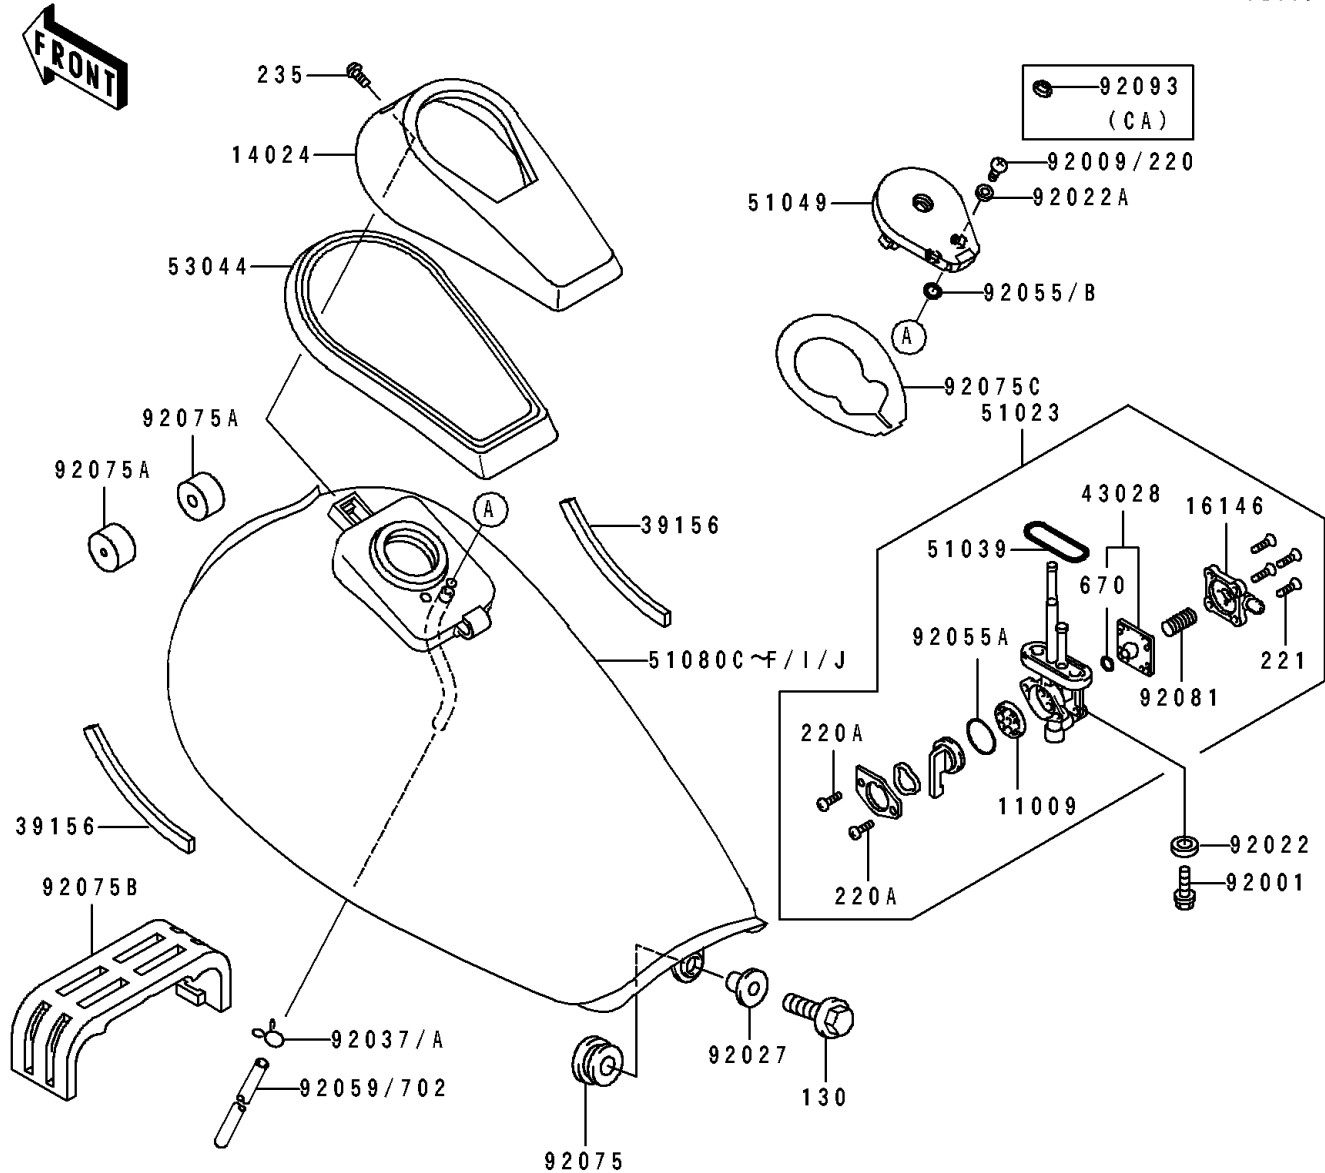

1996 Eliminator 600 PARTS DIAGRAM

Fuel Tank

F2410

WD

WD

WD

1996 Eliminator 600 PARTS LIST

Fuel Tank

ITEM NAME	PART NUMBER	QUANTITY
GASKET,TAP VALVE (Ref # 11009)	11009-1188	1
COVER,FUEL TANK CAP,EBONY (Ref # 14024)	14024-1522-H8	1
COVER-ASSY,TAP DIAPHRAGM (Ref # 16146)	16146-1010	1
PAD,FUEL TANK (Ref # 39156)	39156-1425	2
DIAPHRAGM,TAP (Ref # 43028)	43028-1021	1
TAP-ASSY,FUEL (Ref # 51023)	51023-1157	1
RING,TAP FLANGED (Ref # 51039)	51039-003	1
CAP-TANK,FUEL (Ref # 51049)	51049-1088	1
TANK-COMP-FUEL,EBONY (Ref # 51080C)	51080-5191-H8	1
TANK-COMP-FUEL,P.C.YELLOW (Ref # 51080D)	51080-5199-1G	1
TANK-COMP-FUEL,P.C.YELLOW (Ref # 51080E)	51080-5200-1G	1
TANK-COMP-FUEL,EBONY (Ref # 51080F)	51080-5201-H8	1
TRIM,FUEL TANK CAP COVER (Ref # 53044)	53044-1197	1
BOLT,6X20 (Ref # 92001)	92001-1091	2
SCREW,5X10 (Ref # 92009)	92009-1760	2
WASHER,6.2X11X1.5 (Ref # 92022)	92022-183	2
WASHER,5.1X10X1.0 (Ref # 92022A)	92022-1977	2
COLLAR,L=14.1 (Ref # 92027)	92027-1920	1
CLAMP,TUBE (Ref # 92037)	92037-010	1
CLAMP,TUBE (Ref # 92037A)	92037-147	1
RING-O (Ref # 92055)	92055-1023	2
RING-O,TAP LEVER (Ref # 92055A)	92055-1085	1
RING-O,ID=9 (Ref # 92055B)	92055-1552	2
TUBE,5X10X770,RED (Ref # 92059)	92059-1731	1
DAMPER (Ref # 92075)	92075-1057	1
DAMPER,FUEL TANK (Ref # 92075A)	92075-125	2
DAMPER,FUEL TANK,CNT (Ref # 92075B)	92075-1848	1
DAMPER,FUEL TANK CAP (Ref # 92075C)	92075-1970	1
SPRING,TAP DIAPHRAGM (Ref # 92081)	92081-1240	1

1996 Eliminator 600 PARTS LIST

Fuel Tank

ITEM NAME	PART NUMBER	QUANTITY
SEAL,FUEL TANK CAP (Ref # 92093)	92093-1030	1
BOLT-FLANGED,6X25 (Ref # 130)	130B0625	1
SCREW-PAN-CROS (Ref # 220)	220D0510	2
SCREW-PAN-CROS,3X8 (Ref # 220A)	220E0308	2
SCREW-CSK-CROS,4X14 (Ref # 221)	221B0414	4
SCREW-PAN-WP-CROS (Ref # 235)	235C0510	1
O RING,4MM (Ref # 670)	670B1504	1
TUBE-RUBBER,6X9X750 (Ref # 702)	702A06750	1