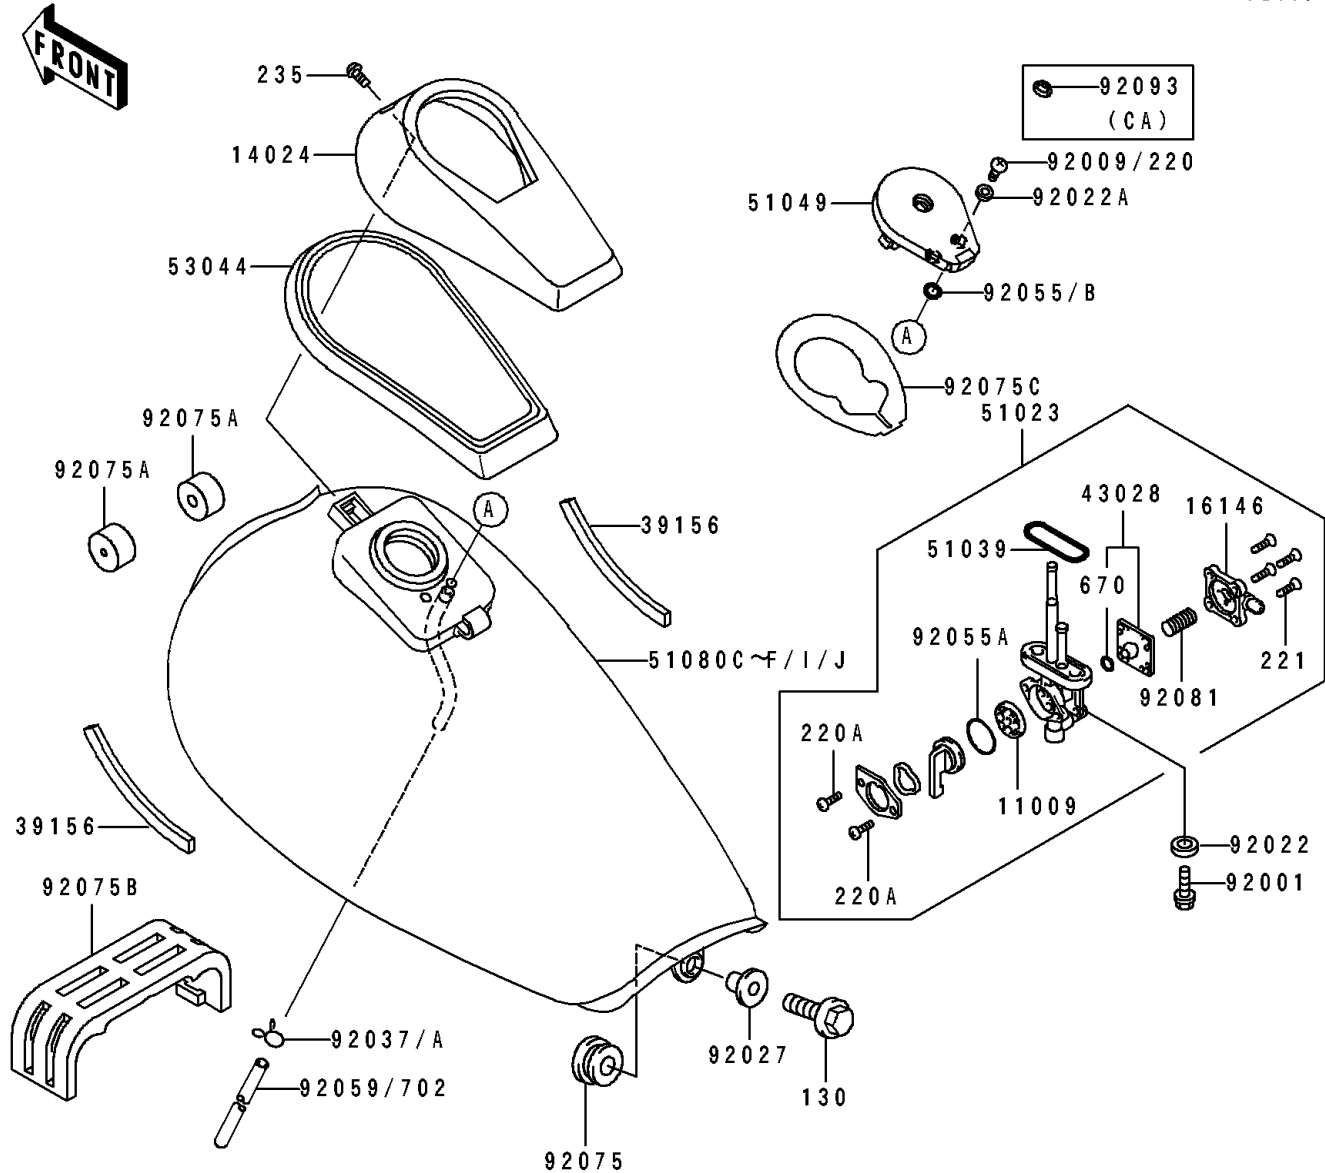

1997 Eliminator 600 PARTS DIAGRAM

Fuel Tank

F2410

WD

WD

WD

1997 Eliminator 600 PARTS LIST

Fuel Tank

ITEM NAME	PART NUMBER	QUANTITY
GASKET,TAP VALVE (Ref # 11009)	11009-1188	1
COVER,FUEL TANK CAP,EBONY (Ref # 14024)	14024-1522-H8	1
COVER-ASSY,TAP DIAPHRAGM (Ref # 16146)	16146-1010	1
PAD,FUEL TANK (Ref # 39156)	39156-1425	2
DIAPHRAGM,TAP (Ref # 43028)	43028-1021	1
TAP-ASSY,FUEL (Ref # 51023)	51023-1157	1
RING,TAP FLANGED (Ref # 51039)	51039-003	1
CAP-TANK,FUEL (Ref # 51049)	51049-1088	1
TANK-COMP-FUEL,F.RED (Ref # 51080I)	51080-5330-B1	1
TANK-COMP-FUEL,F.RED (Ref # 51080J)	51080-5331-B1	1
TRIM,FUEL TANK CAP COVER (Ref # 53044)	53044-1197	1
BOLT,6X20 (Ref # 92001)	92001-1091	2
SCREW,5X10 (Ref # 92009)	92009-1760	2
WASHER,6.2X11X1.5 (Ref # 92022)	92022-183	2
WASHER,5.1X10X1.0 (Ref # 92022A)	92022-1977	2
COLLAR,L=14.1 (Ref # 92027)	92027-1920	1
CLAMP,TUBE (Ref # 92037)	92037-010	1
CLAMP,TUBE (Ref # 92037A)	92037-147	1
RING-O (Ref # 92055)	92055-1023	2
RING-O,TAP LEVER (Ref # 92055A)	92055-1085	1
RING-O,ID=9 (Ref # 92055B)	92055-1552	2
TUBE,5X10X770,RED (Ref # 92059)	92059-1731	1
DAMPER (Ref # 92075)	92075-1057	1
DAMPER,FUEL TANK (Ref # 92075A)	92075-125	2
DAMPER,FUEL TANK,CNT (Ref # 92075B)	92075-1848	1
DAMPER,FUEL TANK CAP (Ref # 92075C)	92075-1970	1
SPRING,TAP DIAPHRAGM (Ref # 92081)	92081-1240	1
SEAL,FUEL TANK CAP (Ref # 92093)	92093-1030	1
BOLT-FLANGED,6X25 (Ref # 130)	130B0625	1

1997 Eliminator 600 PARTS LIST

Fuel Tank

ITEM NAME	PART NUMBER	QUANTITY
SCREW-PAN-CROS (Ref # 220)	220D0510	2
SCREW-PAN-CROS,3X8 (Ref # 220A)	220E0308	2
SCREW-CSK-CROS,4X14 (Ref # 221)	221B0414	4
SCREW-PAN-WP-CROS (Ref # 235)	235C0510	1
O RING,4MM (Ref # 670)	670B1504	1
TUBE-RUBBER,6X9X750 (Ref # 702)	702A06750	1