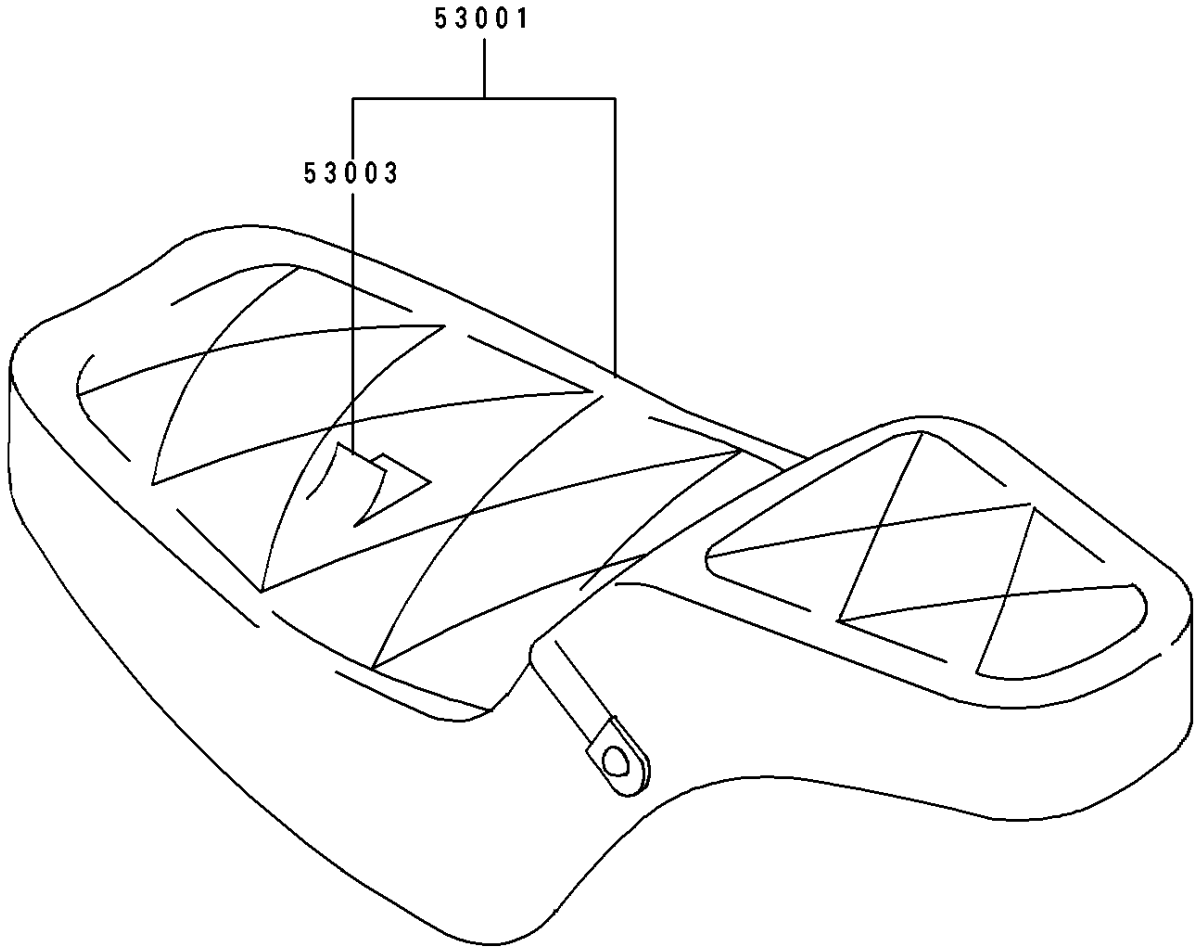

# 1996 Eliminator 600 PARTS DIAGRAM

Seat

F2510

# 1996 Eliminator 600 PARTS LIST

## Seat

ITEM NAME	PART NUMBER	QUANTITY
HOOK,SEAT LOCK (Ref # 27012)	27012-1356	1
SEAT-ASSY,DUAL,W/BAND,BLACK (Ref # 53001)	53001-1782-MA	1
LEATHER,SEAT,BLACK (Ref # 53003)	53003-1340-MA	1
SPRING,HOOK RETURN (Ref # 92144)	92144-1864	2
PIN-COTTER,2.0X12 (Ref # 550)	550D2012	1