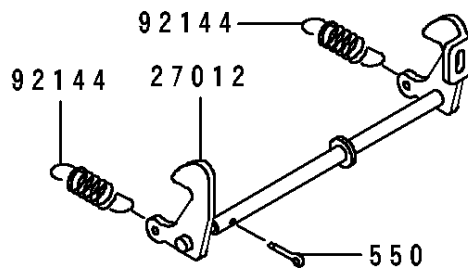

# 1996 Eliminator 600 PARTS DIAGRAM

Seat

F2510

# 1996 Eliminator 600 PARTS LIST

## Seat

ITEM NAME	PART NUMBER	QUANTITY
HOOK,SEAT LOCK (Ref # 27012)	27012-1356	1
SEAT-ASSY,DUAL,W/BAND,BLACK (Ref # 53001)	53001-1782-MA	1
LEATHER,SEAT,BLACK (Ref # 53003)	53003-1340-MA	1
SPRING,HOOK RETURN (Ref # 92144)	92144-1864	2
PIN-COTTER,2.0X12 (Ref # 550)	550D2012	1