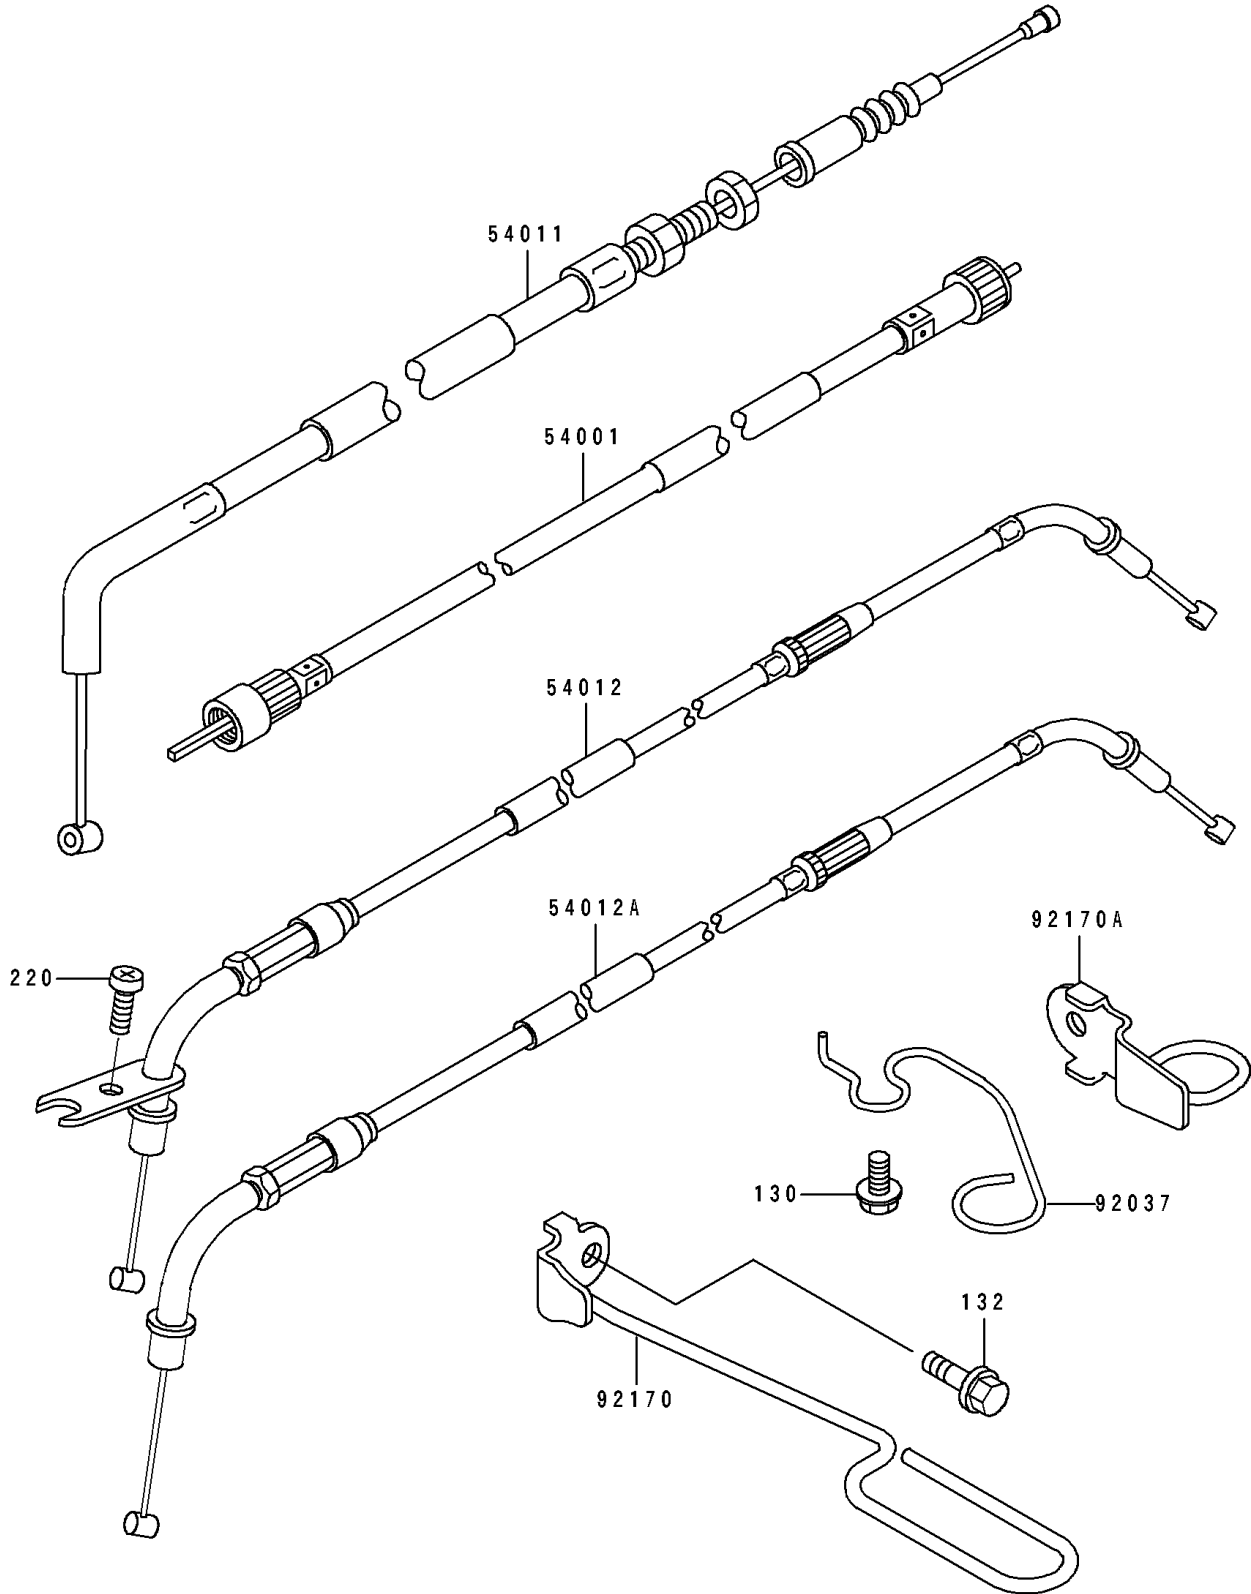

1996 Eliminator 600 PARTS DIAGRAM

Cables

F2540

1996 Eliminator 600 PARTS LIST

Cables

ITEM NAME	PART NUMBER	QUANTITY
CABLE-SPEEDOMETER (Ref # 54001)	54001-1143	1
CABLE-CLUTCH (Ref # 54011)	54011-1335	1
CABLE-THROTTLE,OPENING (Ref # 54012)	54012-1490	1
CABLE-THROTTLE,CLOSING (Ref # 54012A)	54012-1491	1
CLAMP,CABLE (Ref # 92037)	92037-1813	1
CLAMP,CABLE (Ref # 92170)	92170-1459	1
CLAMP,CABLE (Ref # 92170A)	92170-1473	1
BOLT-FLANGED,6X12 (Ref # 130)	130H0612	1
BOLT-FLANGED-SMALL (Ref # 132)	132E0610	1
SCREW-PAN-CROS (Ref # 220)	220C0514	1