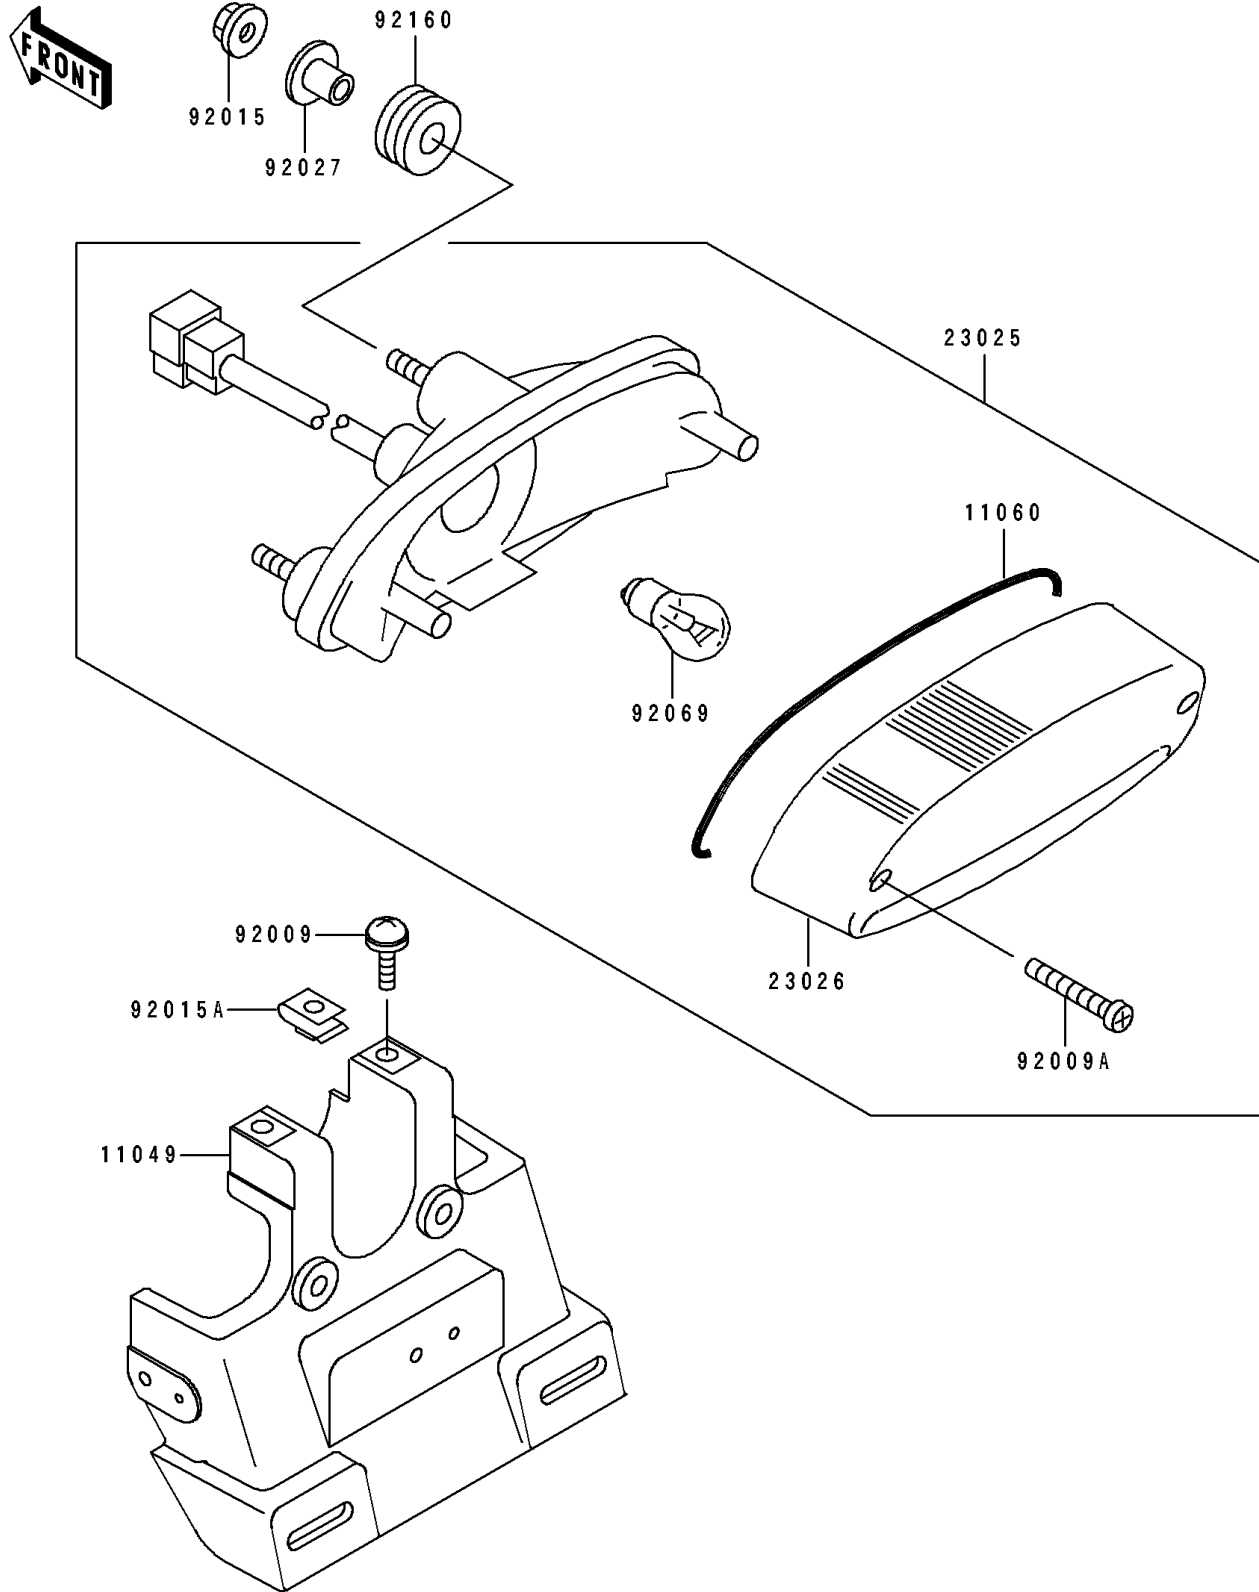

1996 Eliminator 600 PARTS DIAGRAM

Taillight(s)

F2720

1996 Eliminator 600 PARTS LIST

Taillight(s)

ITEM NAME	PART NUMBER	QUANTITY
BRACKET,LICENSE PLATE (Ref # 11049)	11049-1363	1
GASKET,TAIL LAMP LENS (Ref # 11060)	11060-1174	1
LAMP-TAIL (Ref # 23025)	23025-1251	1
LENS,TAIL LAMP (Ref # 23026)	23026-1183	1
SCREW,6X14 (Ref # 92009)	92009-1288	2
SCREW,TAPPING,4X20 (Ref # 92009A)	92009-1378	2
NUT,FLANGED,6MM (Ref # 92015)	92015-1367	3
NUT,6MM (Ref # 92015A)	92015-1671	2
COLLAR (Ref # 92027)	92027-1183	3
BULB,12V 27/8W (Ref # 92069)	92069-059	1
DAMPER (Ref # 92160)	92160-1162	3