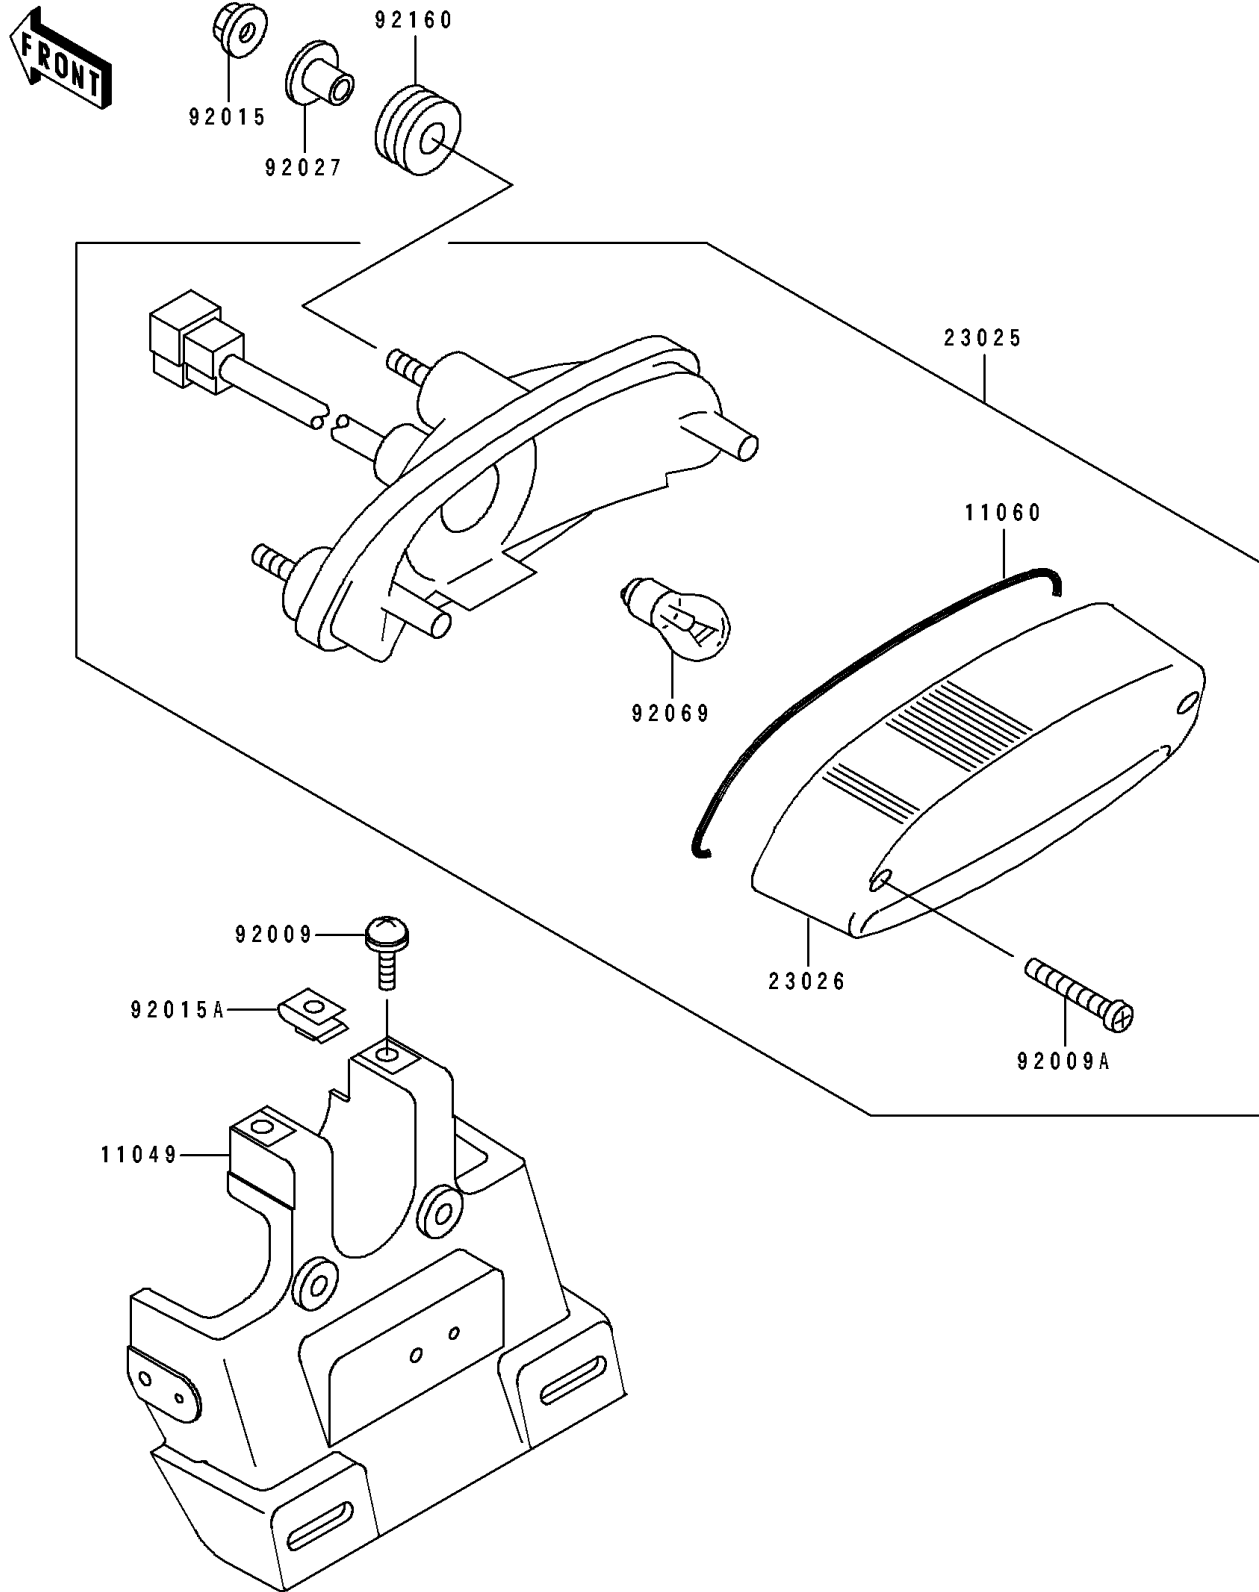

1996 Eliminator 600 PARTS DIAGRAM

Taillight(s)

F2720

1996 Eliminator 600 PARTS LIST

Taillight(s)

| ITEM NAME | PART NUMBER | QUANTITY |
|-------------------------------------|-------------|----------|
| BRACKET,LICENSE PLATE (Ref # 11049) | 11049-1363 | 1 |
| GASKET,TAIL LAMP LENS (Ref # 11060) | 11060-1174 | 1 |
| LAMP-TAIL (Ref # 23025) | 23025-1251 | 1 |
| LENS,TAIL LAMP (Ref # 23026) | 23026-1183 | 1 |
| SCREW,6X14 (Ref # 92009) | 92009-1288 | 2 |
| SCREW,TAPPING,4X20 (Ref # 92009A) | 92009-1378 | 2 |
| NUT,FLANGED,6MM (Ref # 92015) | 92015-1367 | 3 |
| NUT,6MM (Ref # 92015A) | 92015-1671 | 2 |
| COLLAR (Ref # 92027) | 92027-1183 | 3 |
| BULB,12V 27/8W (Ref # 92069) | 92069-059 | 1 |
| DAMPER (Ref # 92160) | 92160-1162 | 3 |