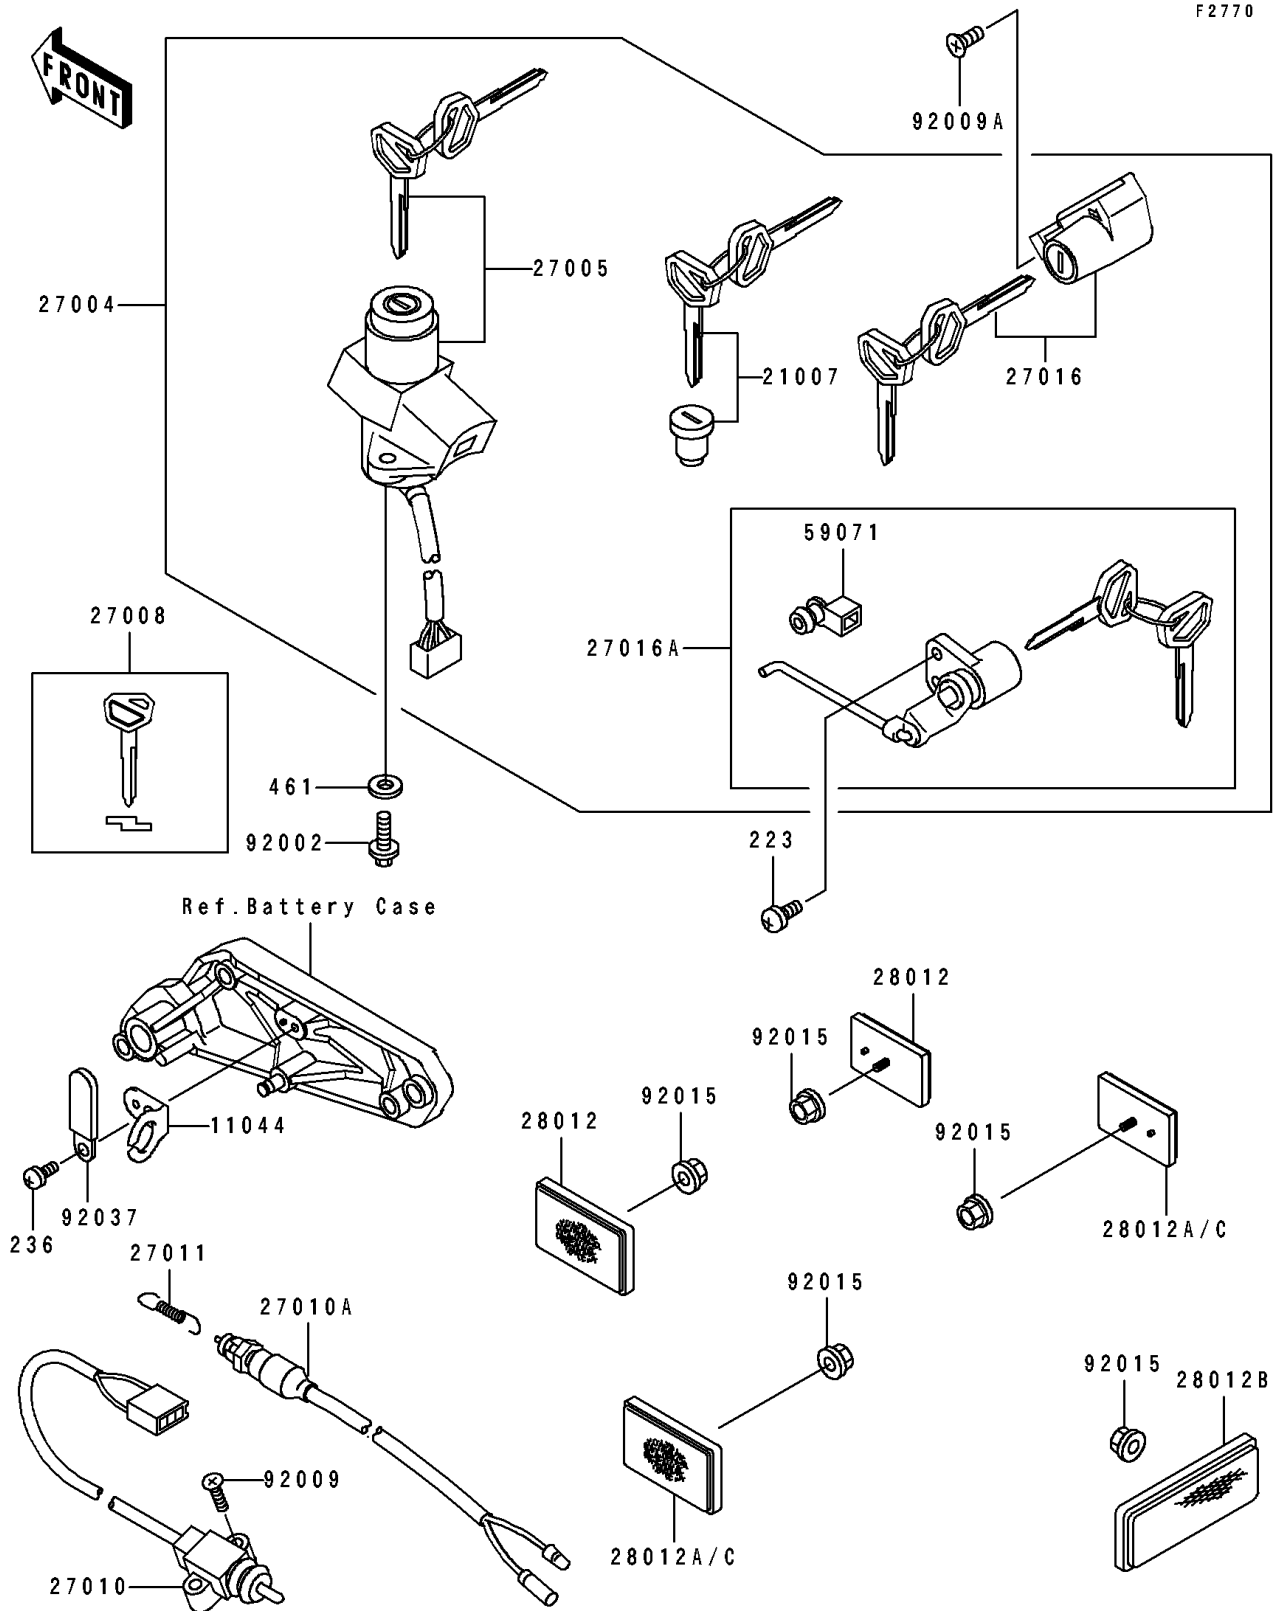

# 1997 Eliminator 600 PARTS DIAGRAM

Ignition Switch/Locks/Reflectors

# 1997 Eliminator 600 PARTS LIST

Ignition Switch/Locks/Reflectors

ITEM NAME	PART NUMBER	QUANTITY
-----------	-------------	----------