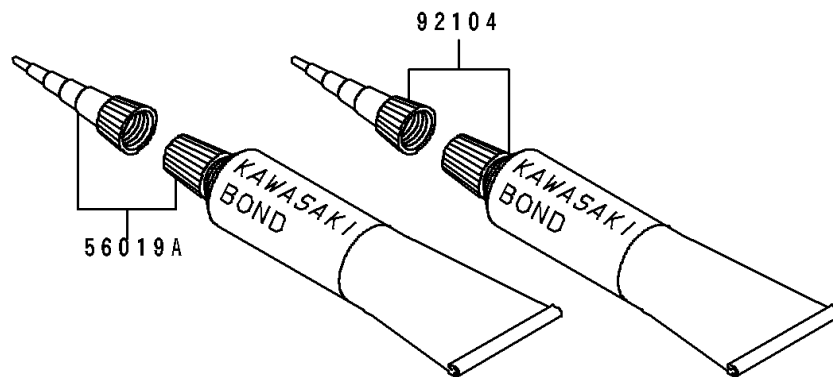

1996 Eliminator 600 PARTS DIAGRAM

Owner's Tools

F2810

1996 Eliminator 600 PARTS LIST

Owner's Tools

ITEM NAME	PART NUMBER	QUANTITY
TOOLKIT (Ref # 56007)	56007-1293	1
BAG,TOOL (Ref # 56008)	56008-1007	1
THREE BOND TB1211,HT/RS,WHITE (Ref # 56019A)	56019-120	1
GASKET-LIQUID,TUBE,100G,SILVER (Ref # 92104)	92104-002	1
TOOL-DRIVER,#3PHILLIPS (Ref # 92107)	92107-005	1
TOOL-DRIVER,#2PHILLIPS (Ref # 92107A)	92107-1053	1
TOOL-WRENCH,BOX,18MM (Ref # 92110)	92110-1111	1
TOOL-WRENCH,OPEN END,10X12 (Ref # 92110A)	92110-1152	1
TOOL-WRENCH,OPEN END,14X17 (Ref # 92110B)	92110-1153	1
TOOL-PLIERS (Ref # 92112)	92112-003	1