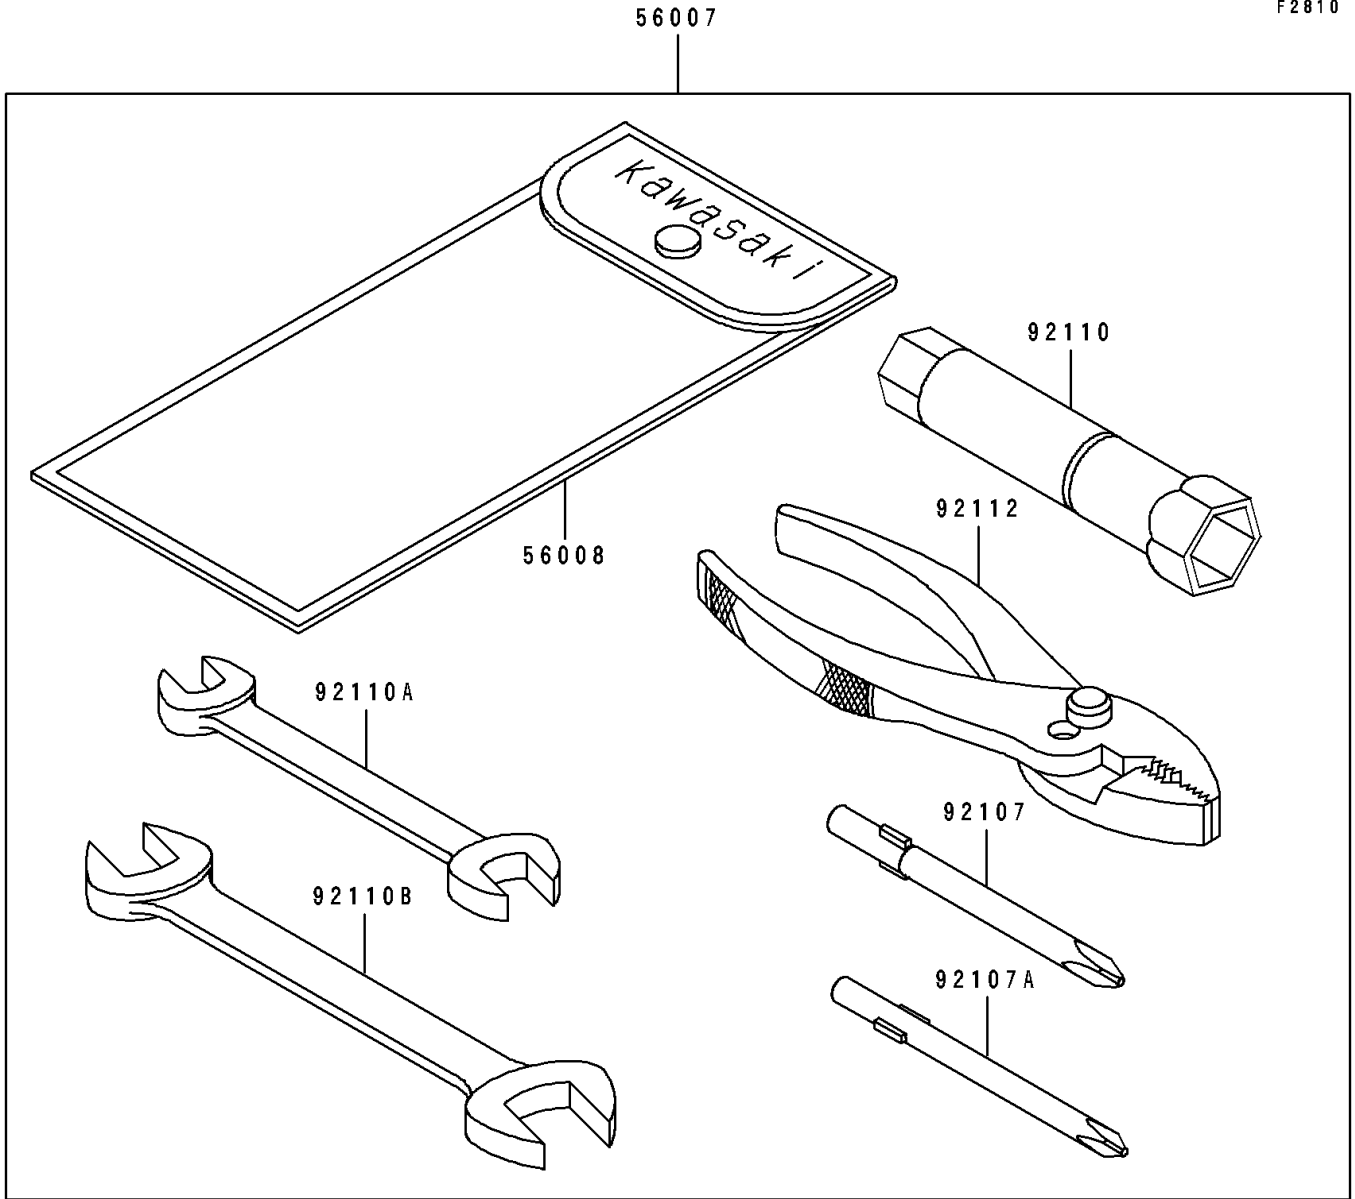

1996 Eliminator 600 PARTS DIAGRAM

Owner's Tools

F2810

1996 Eliminator 600 PARTS LIST

Owner's Tools

ITEM NAME	PART NUMBER	QUANTITY
TOOLKIT (Ref # 56007)	56007-1293	1
BAG,TOOL (Ref # 56008)	56008-1007	1
THREE BOND TB1211,HT/RS,WHITE (Ref # 56019A)	56019-120	1
GASKET-LIQUID,TUBE,100G,SILVER (Ref # 92104)	92104-002	1
TOOL-DRIVER,#3PHILLIPS (Ref # 92107)	92107-005	1
TOOL-DRIVER,#2PHILLIPS (Ref # 92107A)	92107-1053	1
TOOL-WRENCH,BOX,18MM (Ref # 92110)	92110-1111	1
TOOL-WRENCH,OPEN END,10X12 (Ref # 92110A)	92110-1152	1
TOOL-WRENCH,OPEN END,14X17 (Ref # 92110B)	92110-1153	1
TOOL-PLIERS (Ref # 92112)	92112-003	1