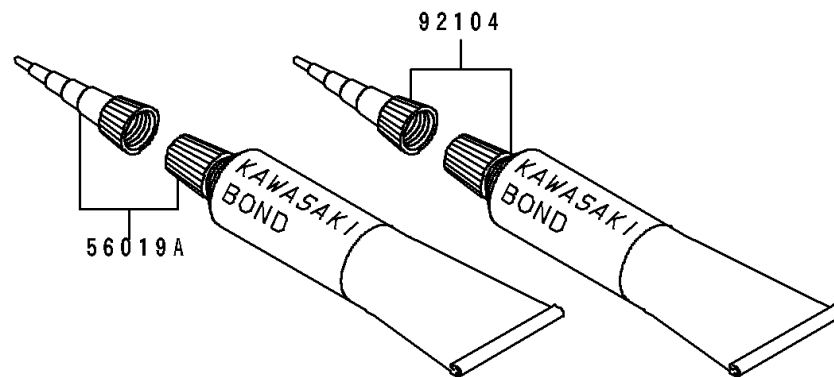

# 1996 Eliminator 600 PARTS DIAGRAM

Owner's Tools

F2810

# 1996 Eliminator 600 PARTS LIST

## Owner's Tools

ITEM NAME	PART NUMBER	QUANTITY
TOOLKIT (Ref # 56007)	56007-1293	1
BAG,TOOL (Ref # 56008)	56008-1007	1
THREE BOND TB1211,HT/RS,WHITE (Ref # 56019A)	56019-120	1
GASKET-LIQUID,TUBE,100G,SILVER (Ref # 92104)	92104-002	1
TOOL-DRIVER,#3PHILLIPS (Ref # 92107)	92107-005	1
TOOL-DRIVER,#2PHILLIPS (Ref # 92107A)	92107-1053	1
TOOL-WRENCH,BOX,18MM (Ref # 92110)	92110-1111	1
TOOL-WRENCH,OPEN END,10X12 (Ref # 92110A)	92110-1152	1
TOOL-WRENCH,OPEN END,14X17 (Ref # 92110B)	92110-1153	1
TOOL-PLIERS (Ref # 92112)	92112-003	1