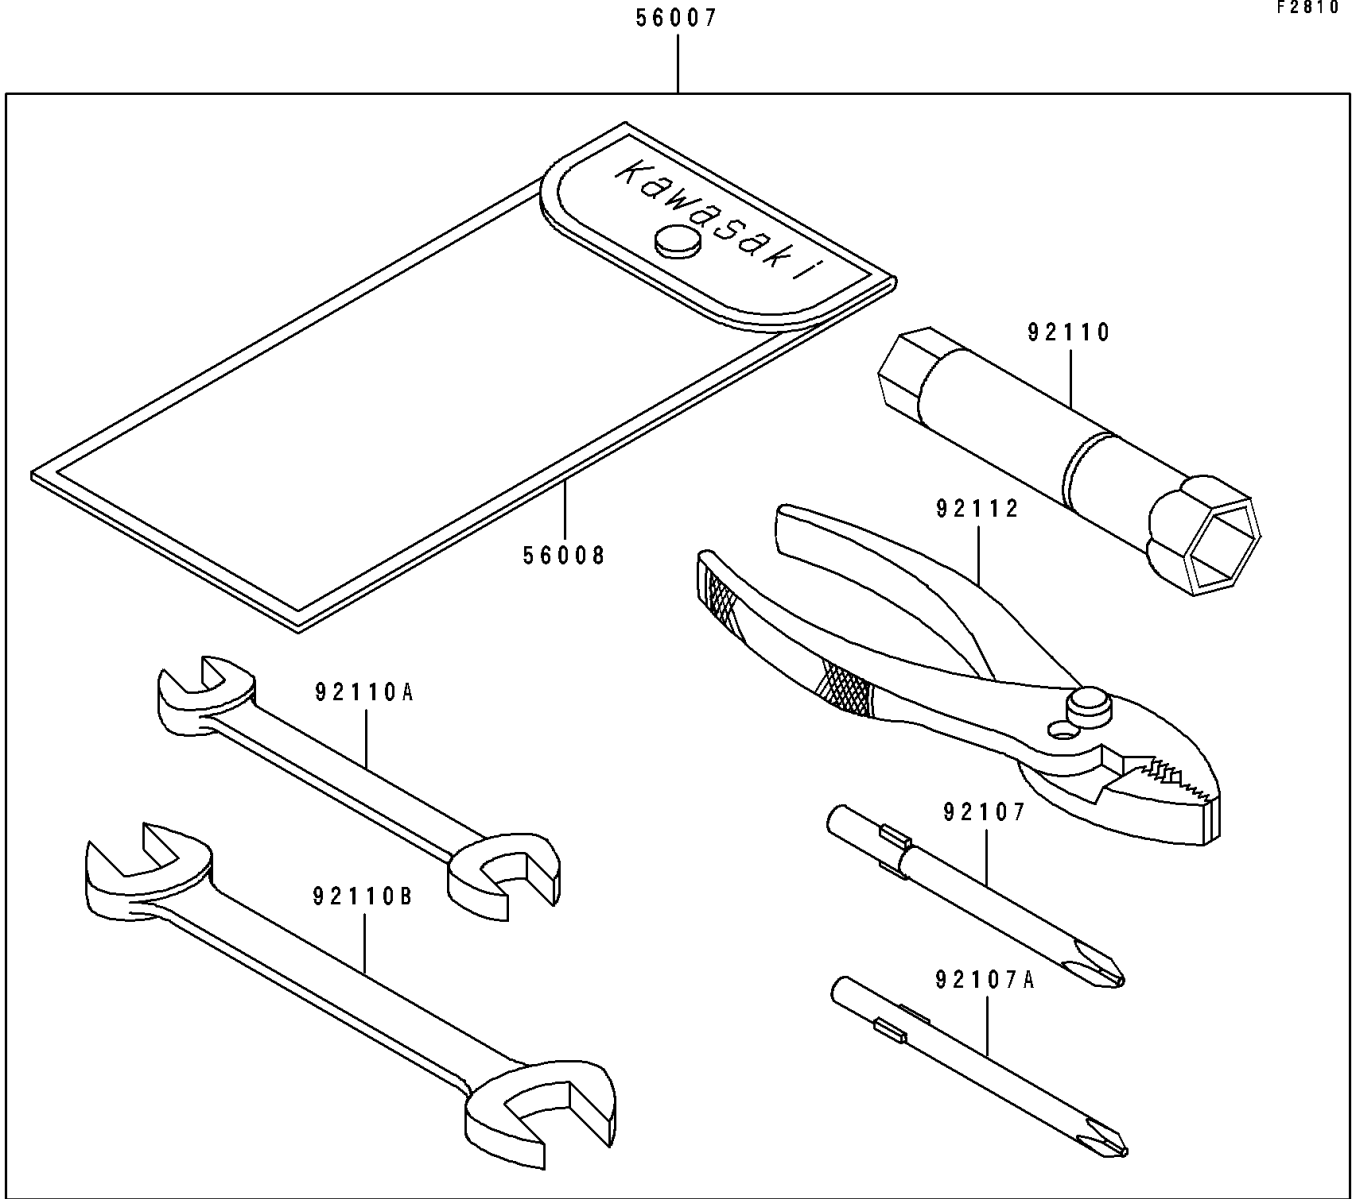

# 1996 Eliminator 600 PARTS DIAGRAM

Owner's Tools

F2810

# 1996 Eliminator 600 PARTS LIST

## Owner's Tools

ITEM NAME	PART NUMBER	QUANTITY
TOOLKIT (Ref # 56007)	56007-1293	1
BAG,TOOL (Ref # 56008)	56008-1007	1
THREE BOND TB1211,HT/RS,WHITE (Ref # 56019A)	56019-120	1
GASKET-LIQUID,TUBE,100G,SILVER (Ref # 92104)	92104-002	1
TOOL-DRIVER,#3PHILLIPS (Ref # 92107)	92107-005	1
TOOL-DRIVER,#2PHILLIPS (Ref # 92107A)	92107-1053	1
TOOL-WRENCH,BOX,18MM (Ref # 92110)	92110-1111	1
TOOL-WRENCH,OPEN END,10X12 (Ref # 92110A)	92110-1152	1
TOOL-WRENCH,OPEN END,14X17 (Ref # 92110B)	92110-1153	1
TOOL-PLIERS (Ref # 92112)	92112-003	1