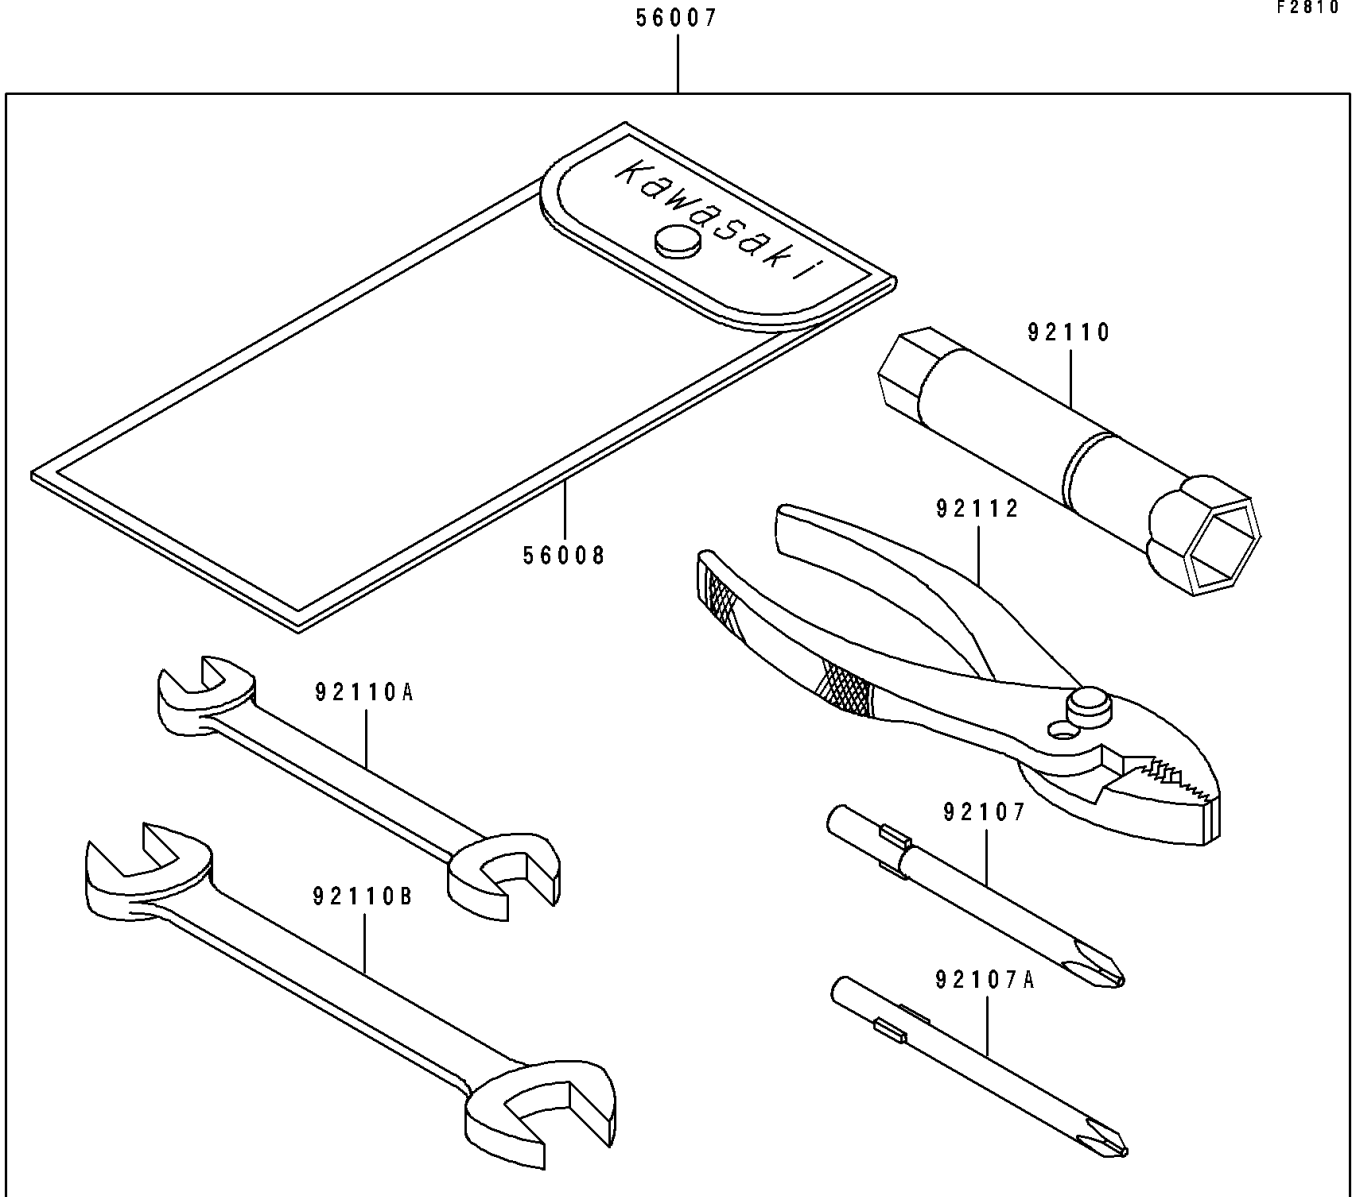

1997 Eliminator 600 PARTS DIAGRAM

Owner's Tools

F2810

1997 Eliminator 600 PARTS LIST

Owner's Tools

ITEM NAME	PART NUMBER	QUANTITY
-----------	-------------	----------