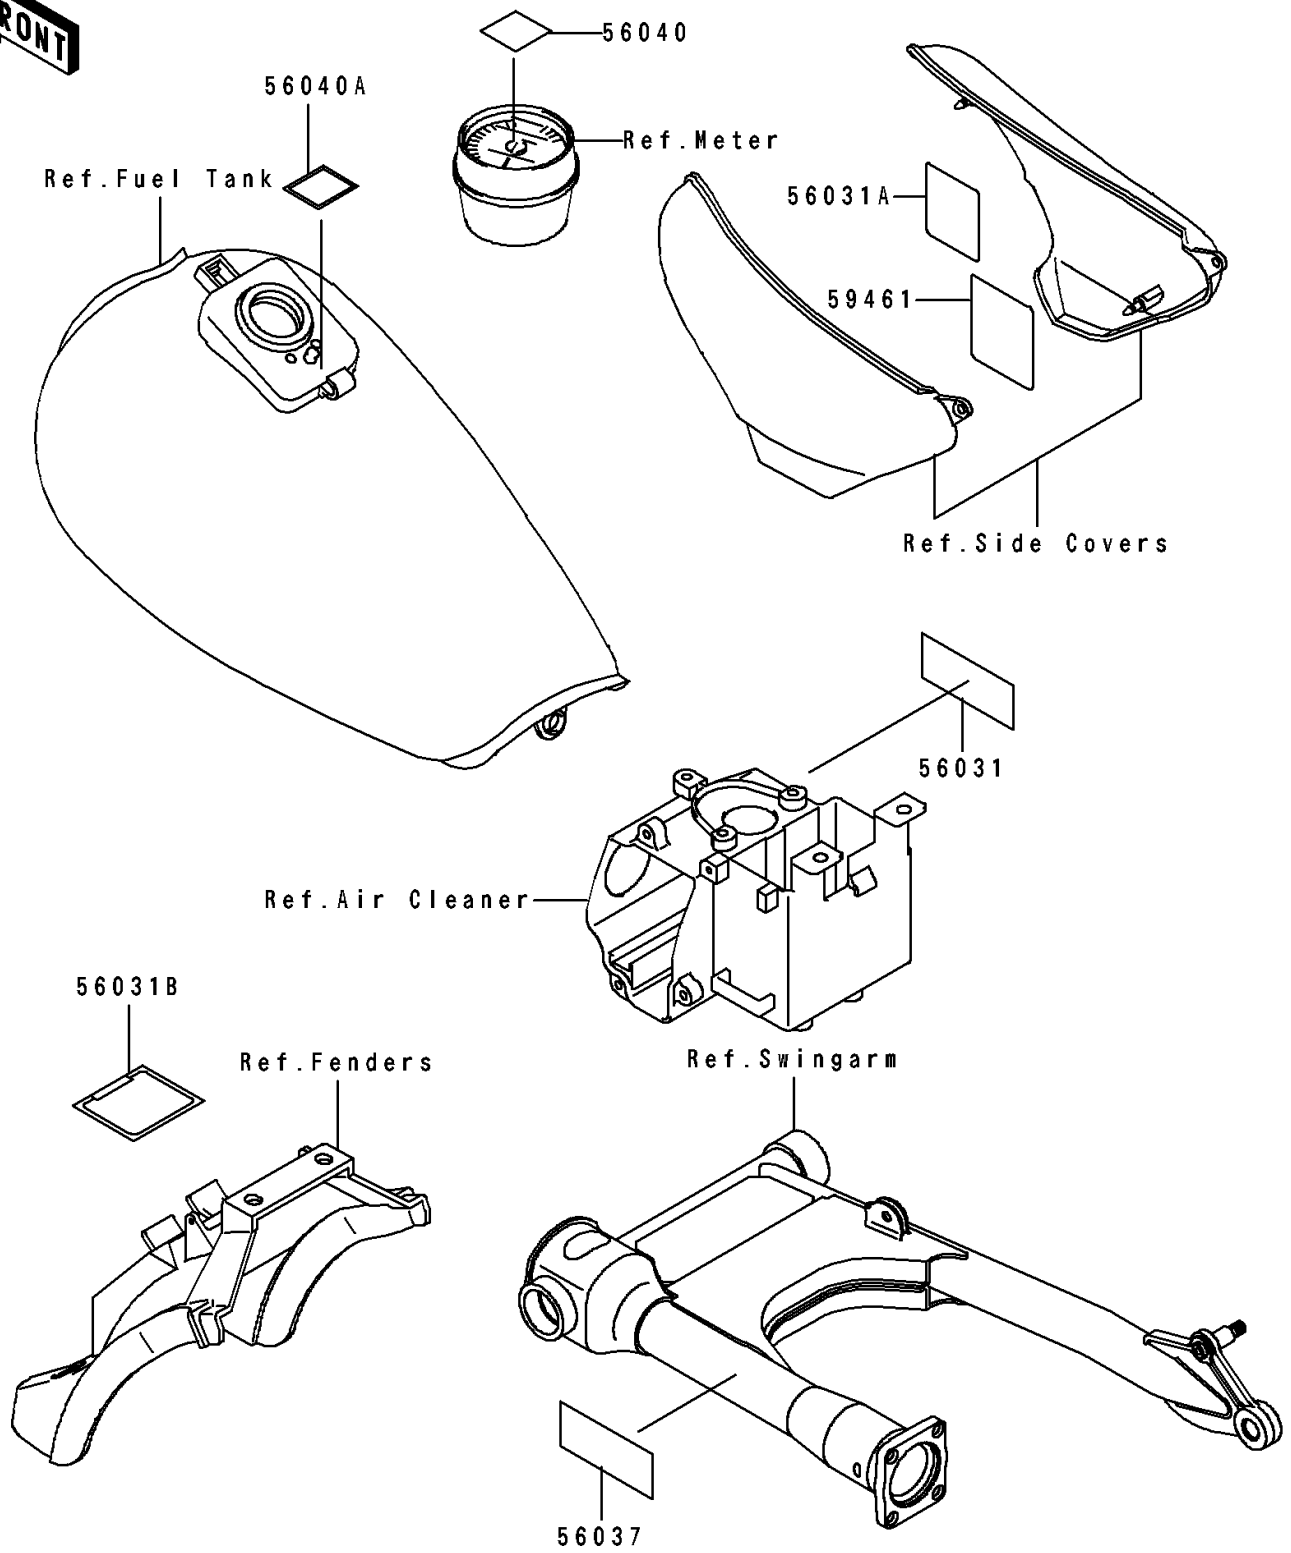

1996 Eliminator 600 PARTS DIAGRAM

Labels

F2860

1996 Eliminator 600 PARTS LIST

Labels

ITEM NAME	PART NUMBER	QUANTITY
LABEL-MANUAL,OIL & OIL FILTER (Ref # 56031)	56031-1093	1
LABEL-MANUAL,BATTERY VENT (Ref # 56031A)	56031-1447	1
LABEL-MANUAL,DAILY SAFETY (Ref # 56031B)	56031-1448	1
LABEL-SPECIFICATION,TIRE&LOAD (Ref # 56037)	56037-1682	1
LABEL-WARNING,BREAK IN CAUTION (Ref # 56040)	56040-1007	1
LABEL-WARNING,EVAPO (Ref # 56040A)	56040-1121	1
LABEL-CERTIFICATION,EVAPO ROUT (Ref # 59461)	59461-1491	1