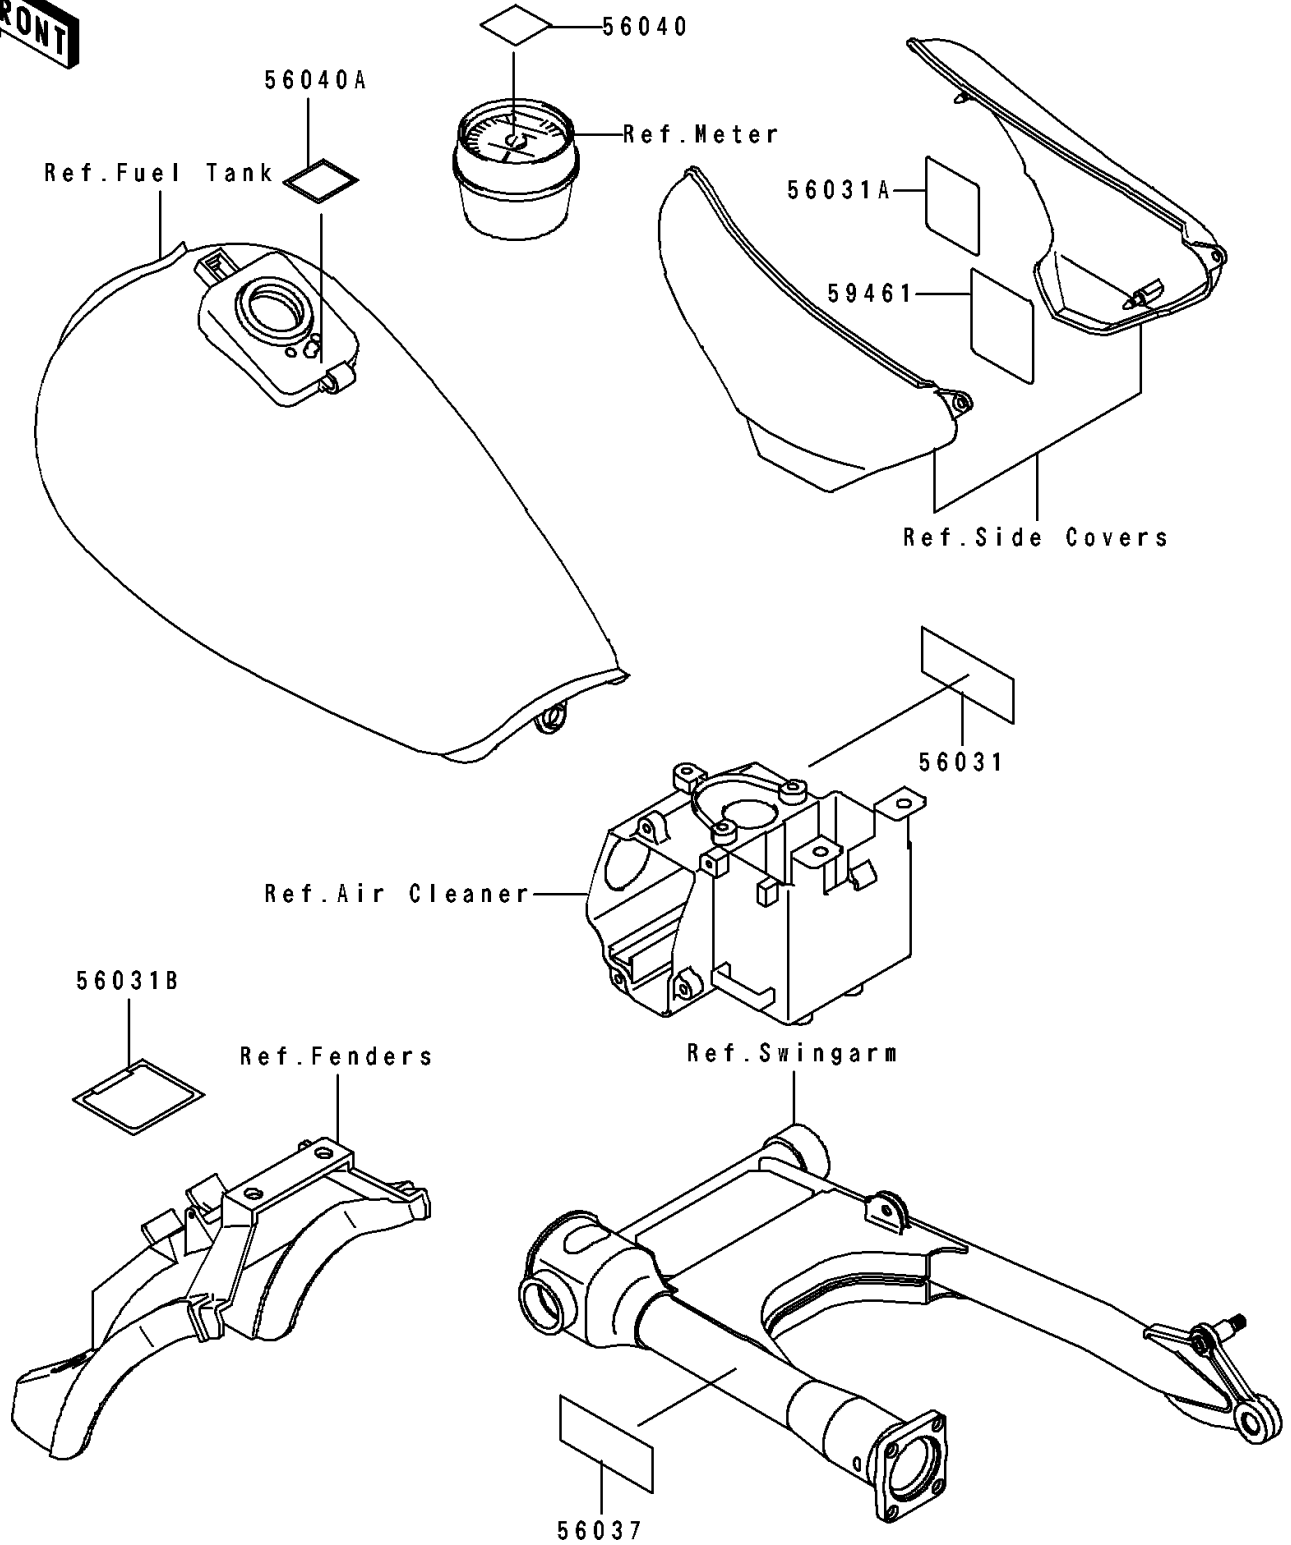

1997 Eliminator 600 PARTS DIAGRAM

Labels

F2860

1997 Eliminator 600 PARTS LIST

Labels

ITEM NAME	PART NUMBER	QUANTITY
LABEL-MANUAL,OIL & OIL FILTER (Ref # 56031)	56031-1093	1
LABEL-MANUAL,BATTERY VENT (Ref # 56031A)	56031-1447	1
LABEL-MANUAL,DAILY SAFETY (Ref # 56031B)	56031-1448	1
LABEL-SPECIFICATION,TIRE&LOAD (Ref # 56037)	56037-1682	1
LABEL-WARNING,BREAK IN CAUTION (Ref # 56040)	56040-1007	1
LABEL-WARNING,EVAPO (Ref # 56040A)	56040-1121	1
LABEL-CERTIFICATION,EVAPO ROUT (Ref # 59461)	59461-1491	1