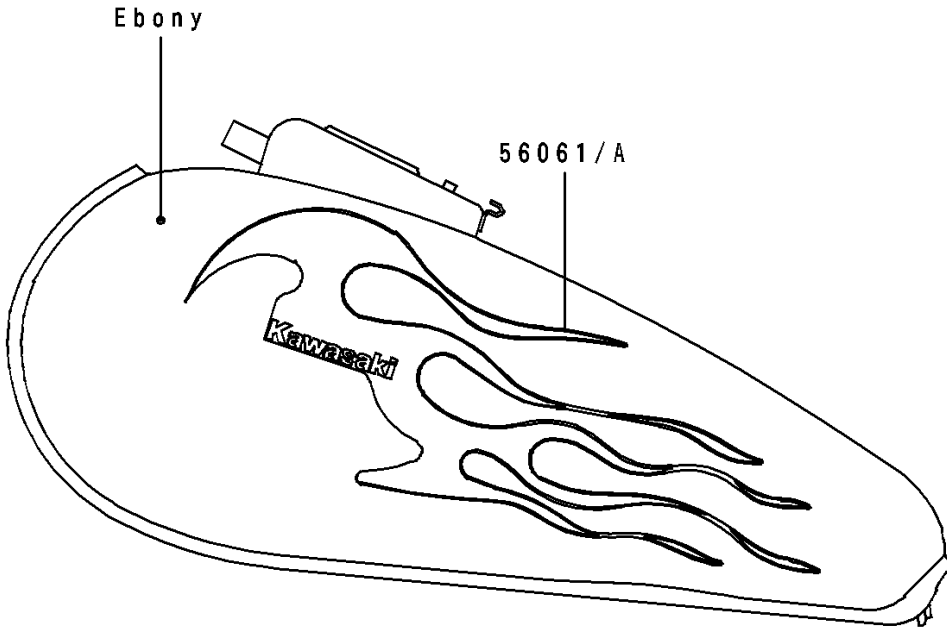

# 1996 Eliminator 600 PARTS DIAGRAM

Decals(Ebony)(ZL600-B2)

F2861

# 1996 Eliminator 600 PARTS LIST

Decals(Ebony)(ZL600-B2)

ITEM NAME	PART NUMBER	QUANTITY
MARK,SIDE COVER,ELIMINATOR (Ref # 56051)	56051-1135	2
PATTERN,FUEL TANK,LH (Ref # 56061)	56061-1384	1
PATTERN,FUEL TANK,RH (Ref # 56061A)	56061-1385	1