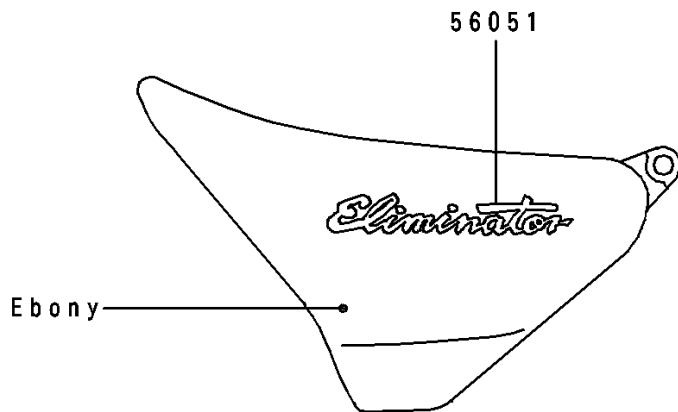

# 1996 Eliminator 600 PARTS DIAGRAM

Decals(Ebony)(ZL600-B2)

F2861

# 1996 Eliminator 600 PARTS LIST

Decals(Ebony)(ZL600-B2)

ITEM NAME	PART NUMBER	QUANTITY
MARK,SIDE COVER,ELIMINATOR (Ref # 56051)	56051-1135	2
PATTERN,FUEL TANK,LH (Ref # 56061)	56061-1384	1
PATTERN,FUEL TANK,RH (Ref # 56061A)	56061-1385	1