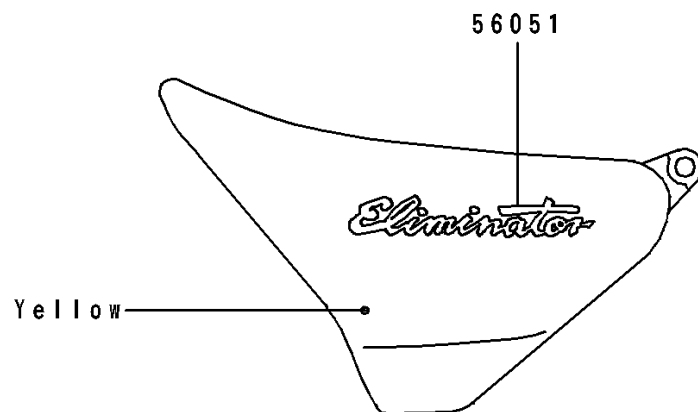

1996 Eliminator 600 PARTS DIAGRAM

Decals(Yellow)(ZL600-B2)

F2861A

1996 Eliminator 600 PARTS LIST

Decals(Yellow)(ZL600-B2)

ITEM NAME	PART NUMBER	QUANTITY
MARK,ELIMINATOR (Ref # 56051)	56051-1134	2
PATTERN,FUEL TANK,LH (Ref # 56061)	56061-1437	1
PATTERN,FUEL TANK,RH (Ref # 56061A)	56061-1438	1