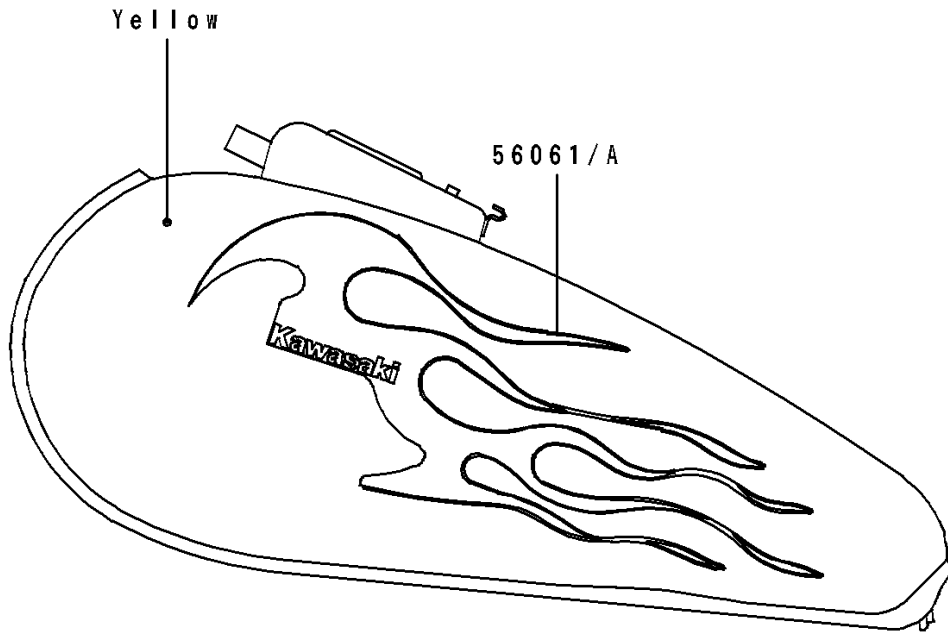

1996 Eliminator 600 PARTS DIAGRAM

Decals(Yellow)(ZL600-B2)

F2861A

1996 Eliminator 600 PARTS LIST

Decals(Yellow)(ZL600-B2)

ITEM NAME	PART NUMBER	QUANTITY
MARK,ELIMINATOR (Ref # 56051)	56051-1134	2
PATTERN,FUEL TANK,LH (Ref # 56061)	56061-1437	1
PATTERN,FUEL TANK,RH (Ref # 56061A)	56061-1438	1