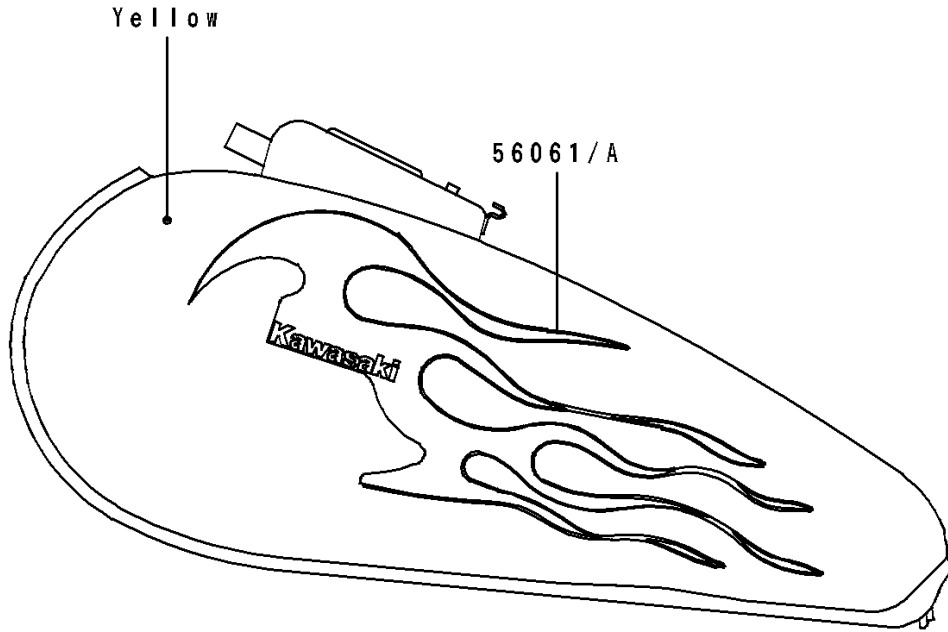

# 1996 Eliminator 600 PARTS DIAGRAM

Decals(Yellow)(ZL600-B2)

F2861A

# 1996 Eliminator 600 PARTS LIST

Decals(Yellow)(ZL600-B2)

ITEM NAME	PART NUMBER	QUANTITY
MARK,ELIMINATOR (Ref # 56051)	56051-1134	2
PATTERN,FUEL TANK,LH (Ref # 56061)	56061-1437	1
PATTERN,FUEL TANK,RH (Ref # 56061A)	56061-1438	1