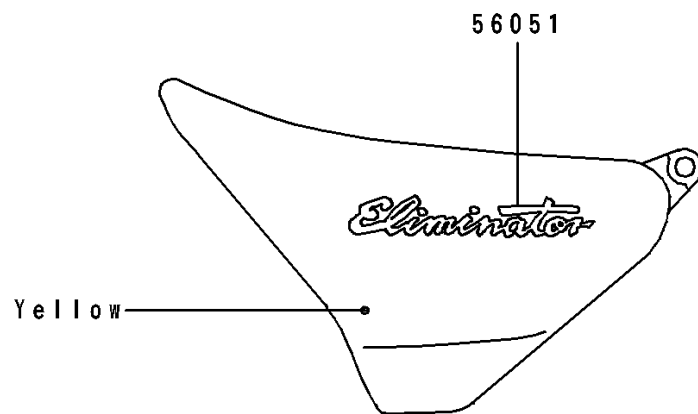

# 1996 Eliminator 600 PARTS DIAGRAM

Decals(Yellow)(ZL600-B2)

F2861A

# 1996 Eliminator 600 PARTS LIST

Decals(Yellow)(ZL600-B2)

ITEM NAME	PART NUMBER	QUANTITY
MARK,ELIMINATOR (Ref # 56051)	56051-1134	2
PATTERN,FUEL TANK,LH (Ref # 56061)	56061-1437	1
PATTERN,FUEL TANK,RH (Ref # 56061A)	56061-1438	1