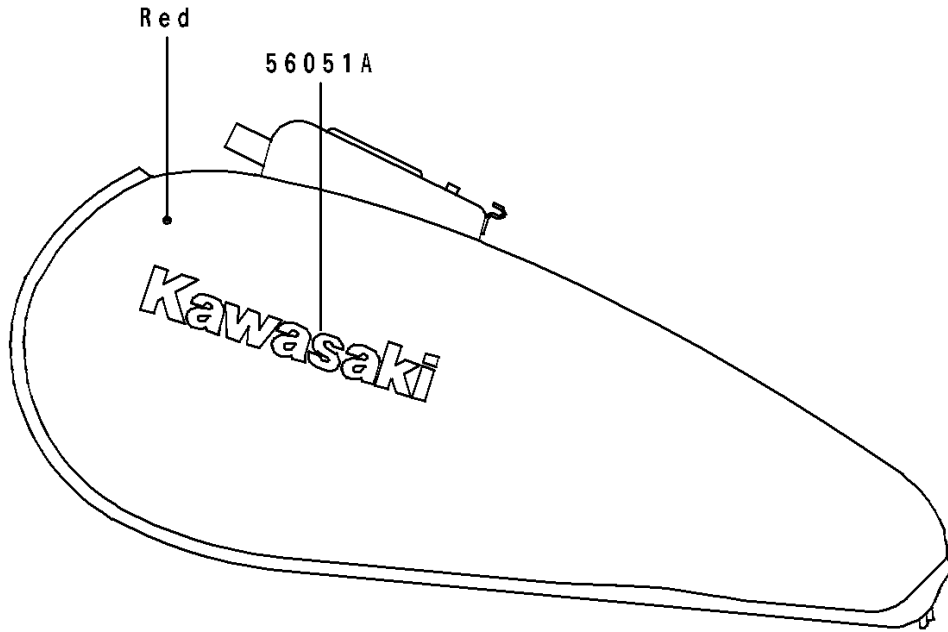

# 1997 Eliminator 600 PARTS DIAGRAM

Decals(Red)(ZL600-B3)

F2861B

# 1997 Eliminator 600 PARTS LIST

Decals(Red)(ZL600-B3)

ITEM NAME	PART NUMBER	QUANTITY
MARK,FUEL TANK,KAWASAKI (Ref # 56051)	56051-1505	2
MARK,SIDE COVER,ELIMINATOR (Ref # 56051A)	56051-1506	2