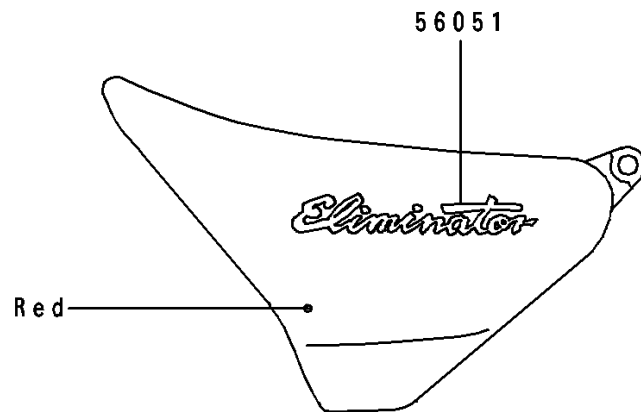

# 1997 Eliminator 600 PARTS DIAGRAM

Decals(Red)(ZL600-B3)

F2861B

# 1997 Eliminator 600 PARTS LIST

Decals(Red)(ZL600-B3)

ITEM NAME	PART NUMBER	QUANTITY
MARK,FUEL TANK,KAWASAKI (Ref # 56051)	56051-1505	2
MARK,SIDE COVER,ELIMINATOR (Ref # 56051A)	56051-1506	2