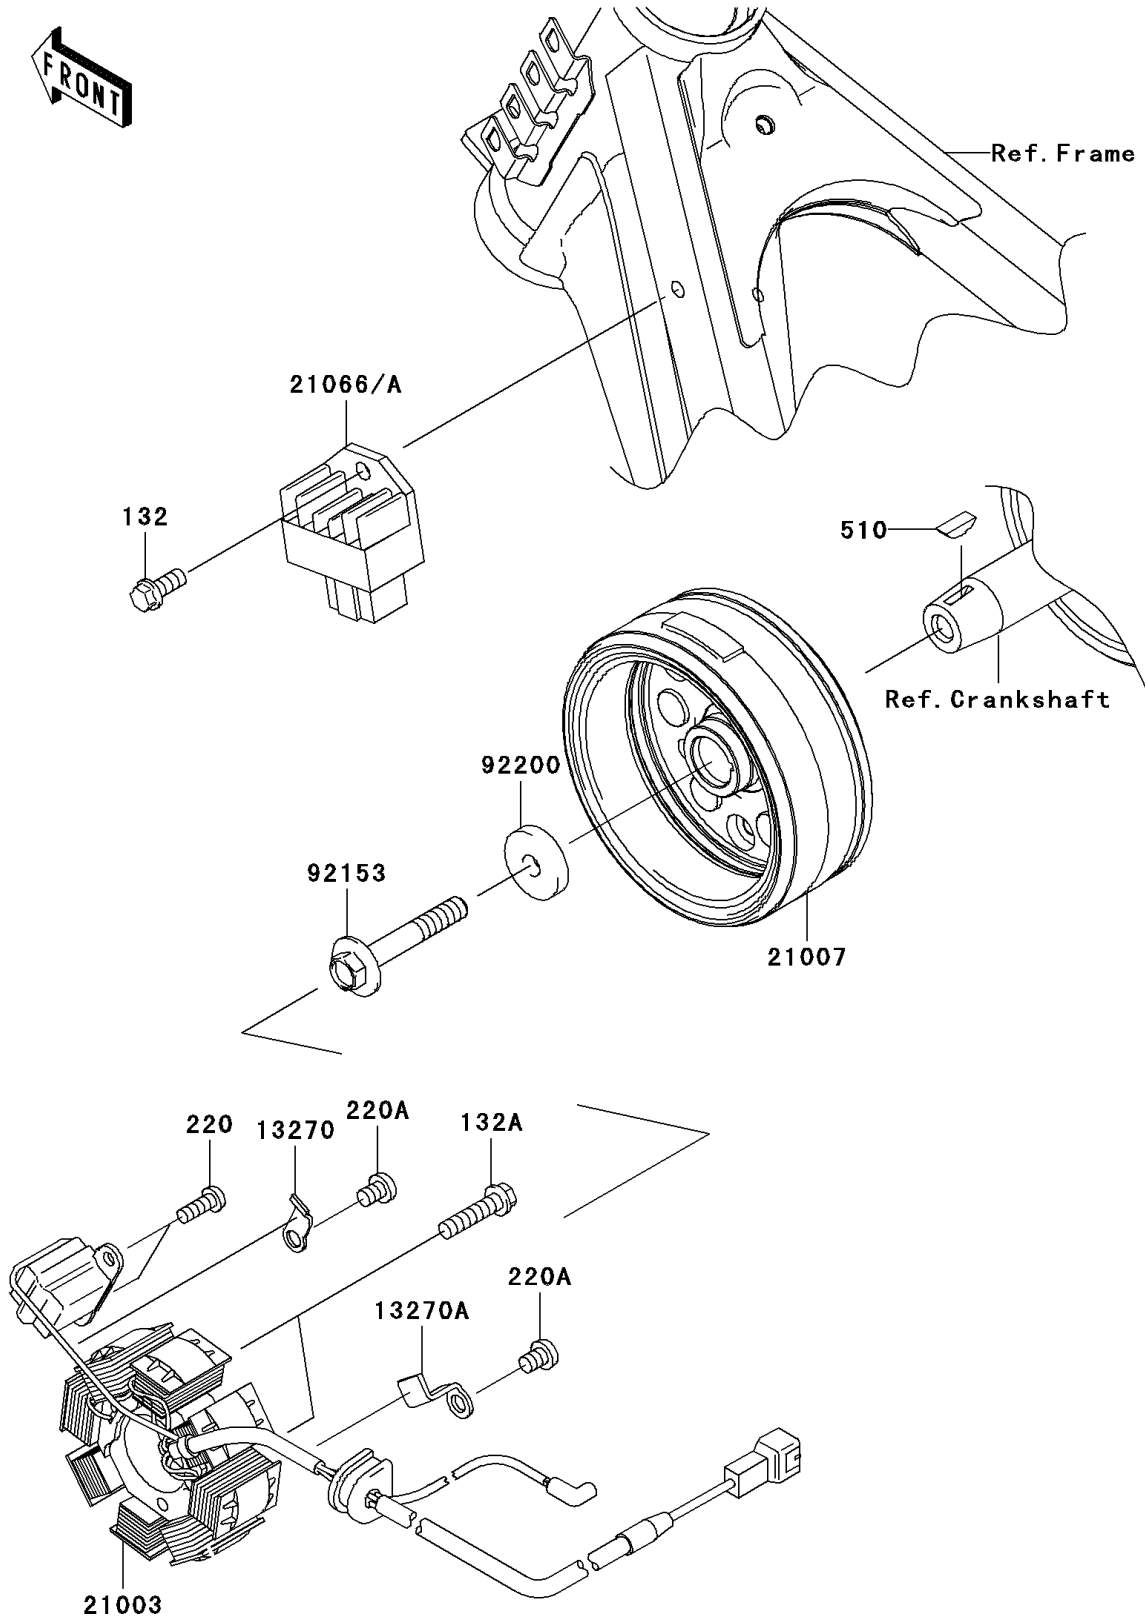

# 2008 KLX®140L PARTS DIAGRAM

Generator

E1810

## 2008 KLX®140L PARTS LIST

### Generator

| ITEM NAME                            | PART NUMBER | QUANTITY |
|--------------------------------------|-------------|----------|
| BOLT-FLANGED-SMALL,6X14 (Ref # 132)  | 132BA0614   | 1        |
| BOLT-FLANGED-SMALL,6X25 (Ref # 132A) | 132BA0625   | 2        |
| SCREW-PAN-CROS,5X14 (Ref # 220)      | 220AA0514   | 2        |
| SCREW-PAN-CROS,6X8 (Ref # 220A)      | 220AA0608   | 2        |
| KEY-WOODRUFF (Ref # 510)             | 510A3200    | 1        |
| PLATE (Ref # 13270)                  | 13270-1754  | 1        |
| PLATE (Ref # 13270A)                 | 13270-1961  | 1        |
| STATOR (Ref # 21003)                 | 21003-0066  | 1        |
| ROTOR (Ref # 21007)                  | 21007-0105  | 1        |
| REGULATOR-VOLTAGE (Ref # 21066)      | 21066-0029  | 1        |
| BOLT,8X50 (Ref # 92153)              | 92153-1135  | 1        |
| WASHER,8.2X26X5 (Ref # 92200)        | 92200-1626  | 1        |