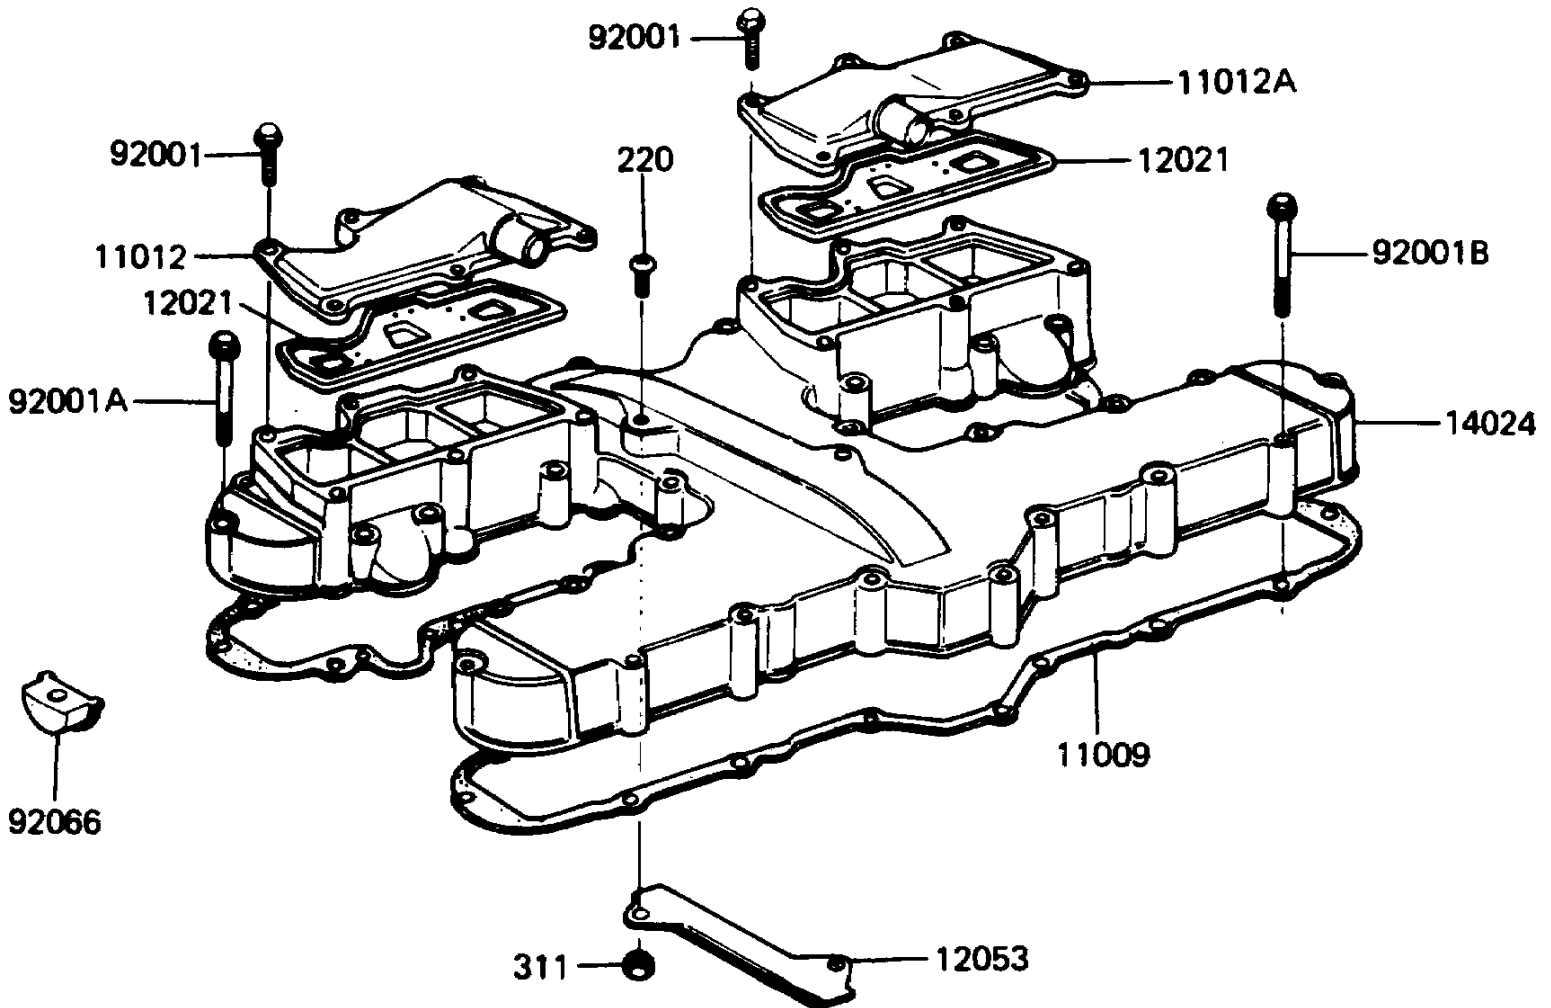

1987 Voyager PARTS DIAGRAM

Cylinder Head Cover

E1112-0100

1987 Voyager PARTS LIST

Cylinder Head Cover

ITEM NAME	PART NUMBER	QUANTITY
GASKET,CYLINDER HEAD COVER (Ref # 11009)	11009-1095	1
CAP,REED VALVE,LH (Ref # 11012)	11012-1057	1
CAP,REED VALVE,RH (Ref # 11012A)	11012-1058	1
VALVE-ASSY-REED (Ref # 12021)	12021-1004	2
GUIDE-CHAIN,CAM (Ref # 12053)	12053-1026	1
COVER,CYLINDER HEAD (Ref # 14024)	14025-1639	1
BOLT,FLANGED,6X20 (Ref # 92001)	92001-1100	12
BOLT,FLANGED,6X52 (Ref # 92001A)	92001-1192	4
BOLT,FLANGED,6X45 (Ref # 92001B)	92003-092	28
PLUG,CAMSHAFT, (Ref # 92066)	92066-1030	4
SCREW-PAN-CROS,6X16 (Ref # 220)	220B0616	2
NUT-HEX,6MM (Ref # 311)	311B0600	2