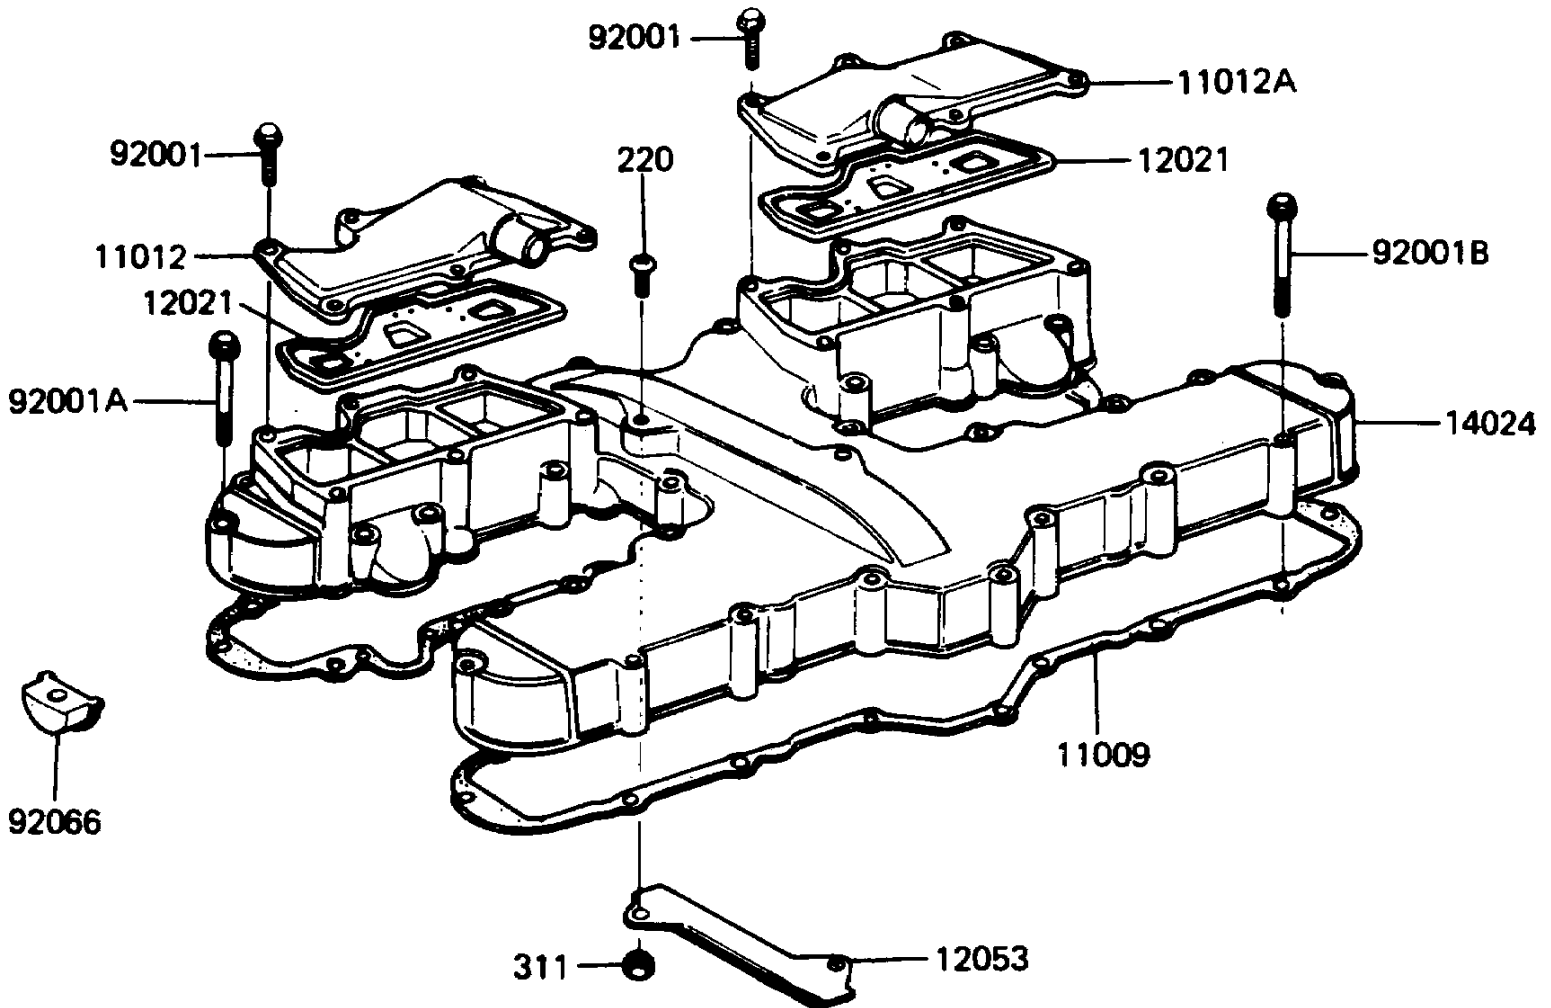

1988 Voyager PARTS DIAGRAM

Cylinder Head Cover

E1112-0100

1988 Voyager PARTS LIST

Cylinder Head Cover

ITEM NAME	PART NUMBER	QUANTITY
GASKET,CYLINDER HEAD COVER (Ref # 11009)	11009-1095	1
CAP,REED VALVE,LH (Ref # 11012)	11012-1057	1
CAP,REED VALVE,RH (Ref # 11012A)	11012-1058	1
VALVE-ASSY-REED (Ref # 12021)	12021-1004	2
GUIDE-CHAIN,CAM (Ref # 12053)	12053-1026	1
COVER,CYLINDER HEAD (Ref # 14024)	14025-1639	1
BOLT,FLANGED,6X20 (Ref # 92001)	92001-1100	12
BOLT,FLANGED,6X52 (Ref # 92001A)	92001-1192	4
BOLT,FLANGED,6X45 (Ref # 92001B)	92003-092	28
PLUG,CAMSHAFT, (Ref # 92066)	92066-1030	4
SCREW-PAN-CROS,6X16 (Ref # 220)	220B0616	2
NUT-HEX,6MM (Ref # 311)	311B0600	2