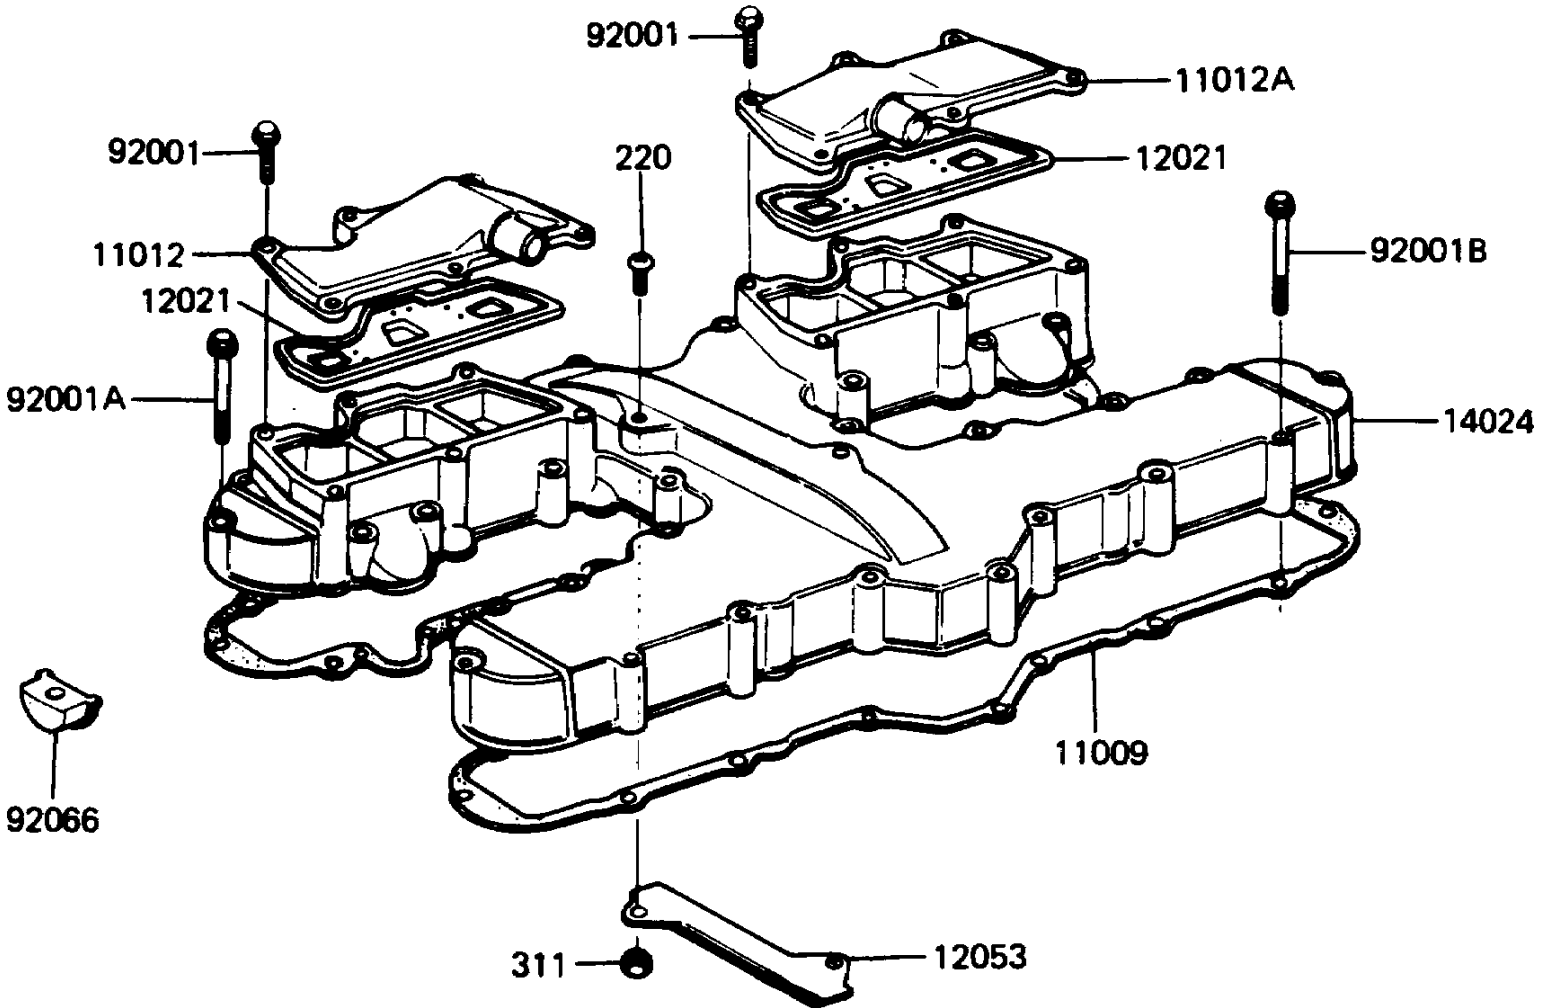

1988 Voyager PARTS DIAGRAM

Cylinder Head Cover

E1112-0100

1988 Voyager PARTS LIST

Cylinder Head Cover

ITEM NAME	PART NUMBER	QUANTITY
GASKET,CYLINDER HEAD COVER (Ref # 11009)	11009-1095	1
CAP,REED VALVE,LH (Ref # 11012)	11012-1057	1
CAP,REED VALVE,RH (Ref # 11012A)	11012-1058	1
VALVE-ASSY-REED (Ref # 12021)	12021-1004	2
GUIDE-CHAIN,CAM (Ref # 12053)	12053-1026	1
COVER,CYLINDER HEAD (Ref # 14024)	14025-1639	1
BOLT,FLANGED,6X20 (Ref # 92001)	92001-1100	12
BOLT,FLANGED,6X52 (Ref # 92001A)	92001-1192	4
BOLT,FLANGED,6X45 (Ref # 92001B)	92003-092	28
PLUG,CAMSHAFT, (Ref # 92066)	92066-1030	4
SCREW-PAN-CROS,6X16 (Ref # 220)	220B0616	2
NUT-HEX,6MM (Ref # 311)	311B0600	2