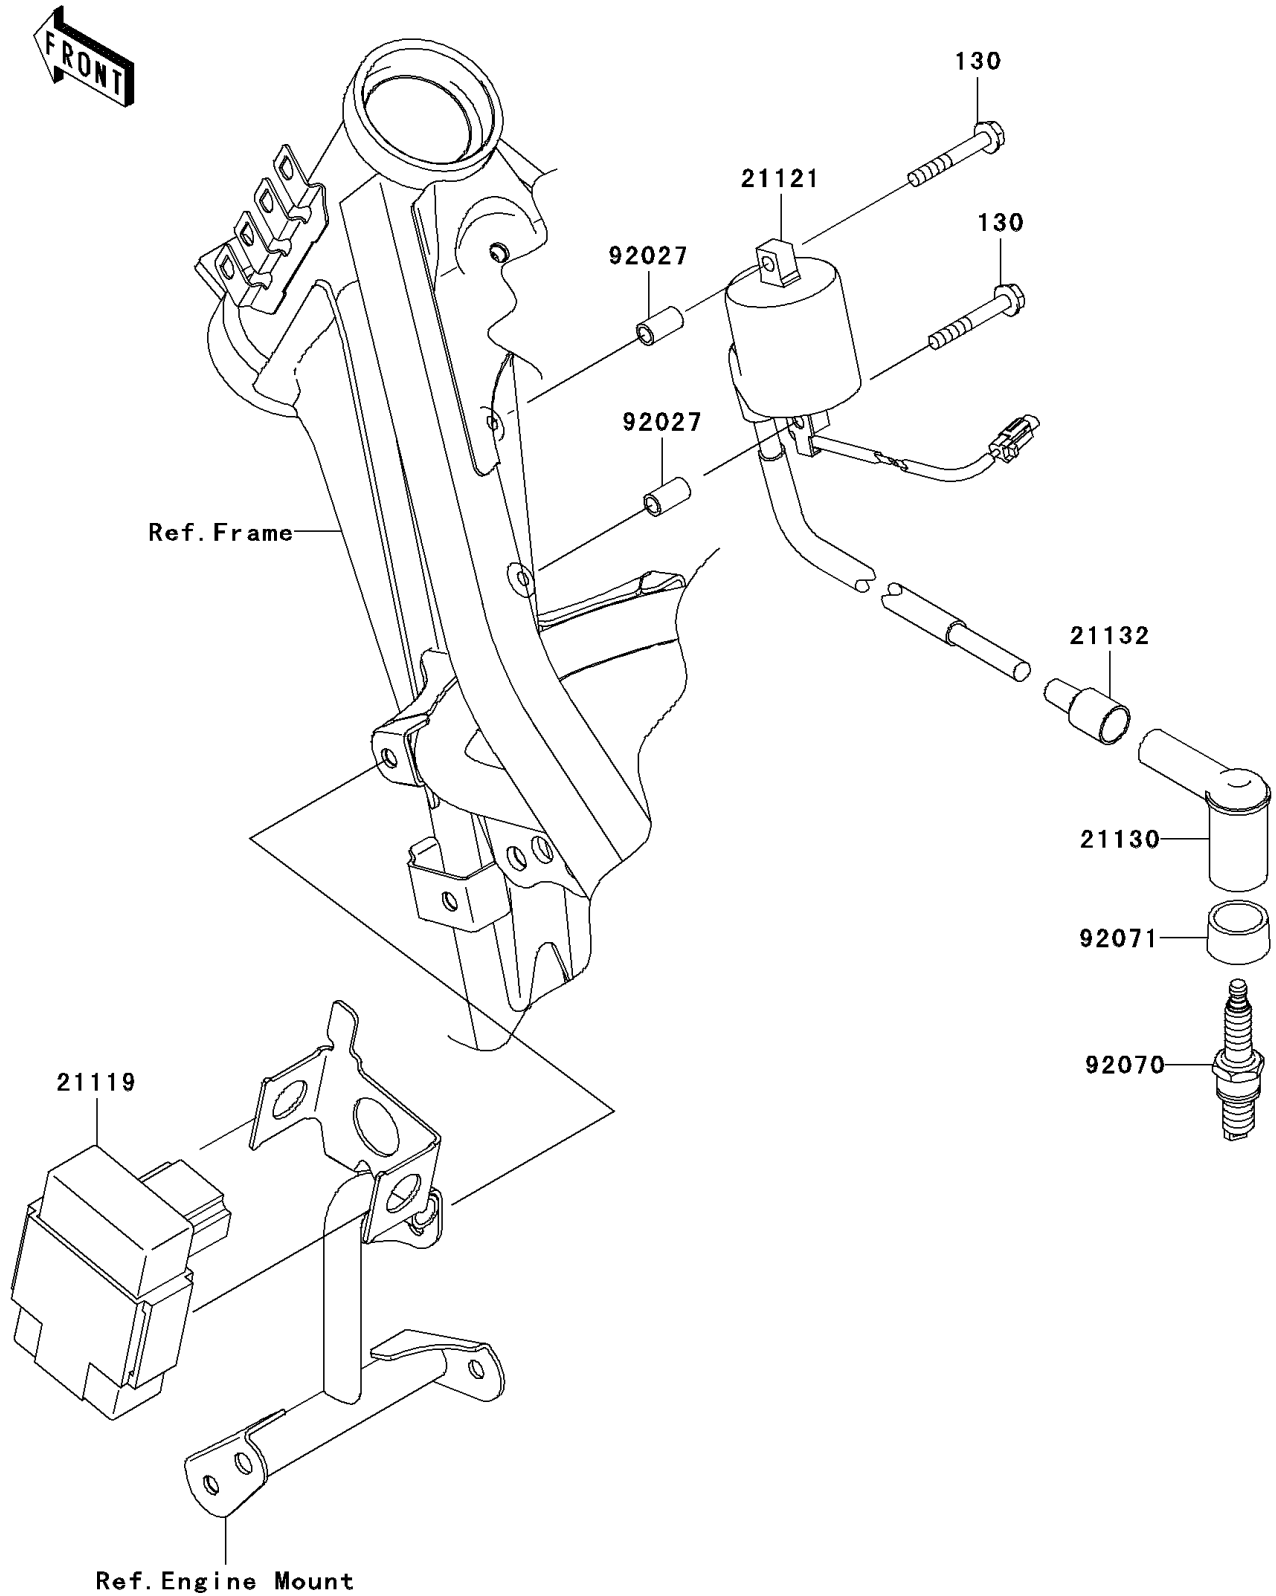

# 2010 KLX140L (CANADA ONLY) PARTS DIAGRAM

Ignition System

E1830

## 2010 KLX140L (CANADA ONLY) PARTS LIST

### Ignition System

ITEM NAME	PART NUMBER	QUANTITY
BOLT-FLANGED,5X35 (Ref # 130)	130BA0535	2
IGNITER (Ref # 21119)	21119-0087	1
COIL-IGNITION (Ref # 21121)	21121-0036	1
CAP-SPARK PLUG (Ref # 21130)	21130-1003	1
GROMMET,HIGH TENSION (Ref # 21132)	21132-005	1
COLLAR,5.6X8X14.5 (Ref # 92027)	92027-1789	2
PLUG-SPARK,CR7HSA (Ref # 92070)	92070-1154	1
GROMMET,SPARK PLUG CAP (Ref # 92071)	92071-1015	1