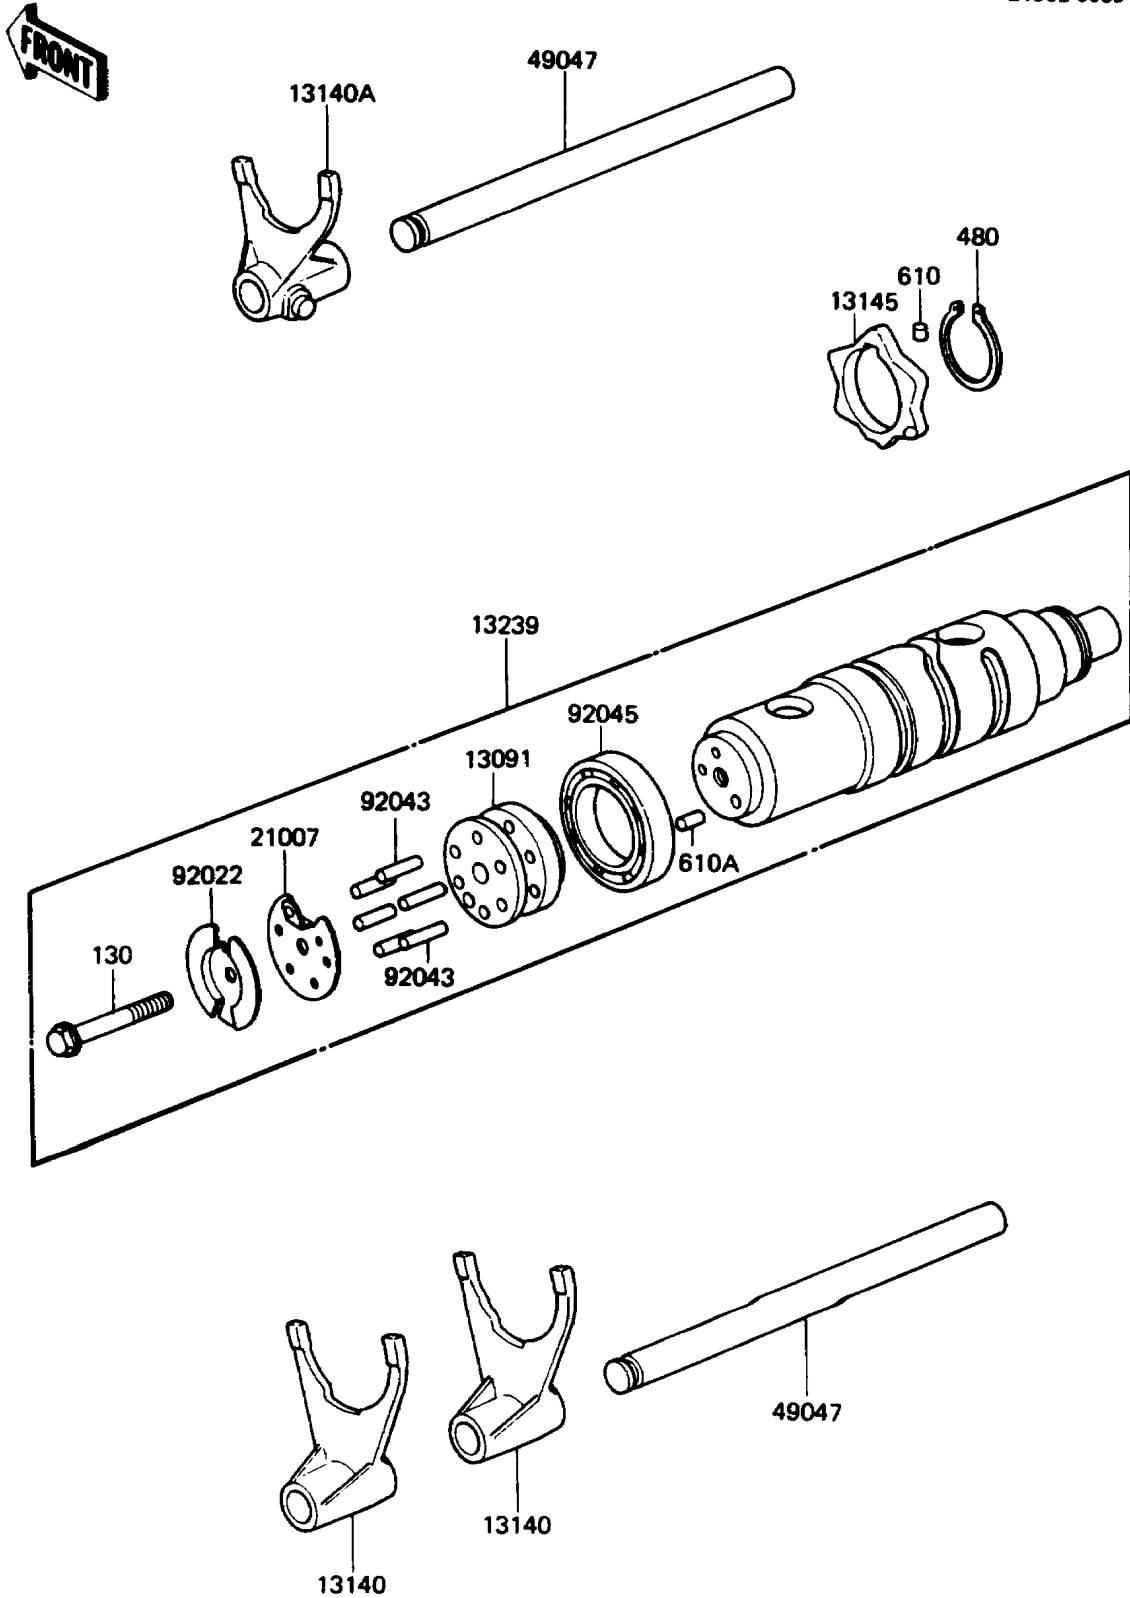

1987 Voyager PARTS DIAGRAM

Gear Change Drum/Shift Fork(s)

E1362-0083

1987 Voyager PARTS LIST

Gear Change Drum/Shift Fork(s)

| ITEM NAME | PART NUMBER | QUANTITY |
|--|-------------|----------|
| HOLDER,BEARING (Ref # 13091) | 13091-1113 | 1 |
| FORK-SHIFT,LOW,2ND & 3RD (Ref # 13140) | 13140-1050 | 2 |
| FORK-SHIFT,4TH & TOP (Ref # 13140A) | 13140-1051 | 1 |
| CAM-CHANGE DRUM (Ref # 13145) | 13145-1058 | 1 |
| DRUM-ASSY-CHANGE (Ref # 13239) | 13239-1109 | 1 |
| ROTOR,NEUTRAL (Ref # 21007) | 21007-1070 | 1 |
| ROD-SHIFT,12X173 (Ref # 49047) | 49047-1008 | 2 |
| WASHER,NEUTRAL ROTOR (Ref # 92022) | 92022-1399 | 1 |
| PIN,DOWEL,4X17.8 (Ref # 92043) | 92042-020 | 6 |
| BEARING-BALL,#6906 (Ref # 92045) | 92045-1016 | 1 |
| BOLT-FLANGED,6X35 (Ref # 130) | 130G0635 | 1 |
| CIRCLIP-TYPE-C,30MM (Ref # 480) | 480J3000 | 1 |
| ROLLER,4X6 (Ref # 610) | 610A0406 | 1 |
| ROLLER,4X8 (Ref # 610A) | 610A0408 | 1 |