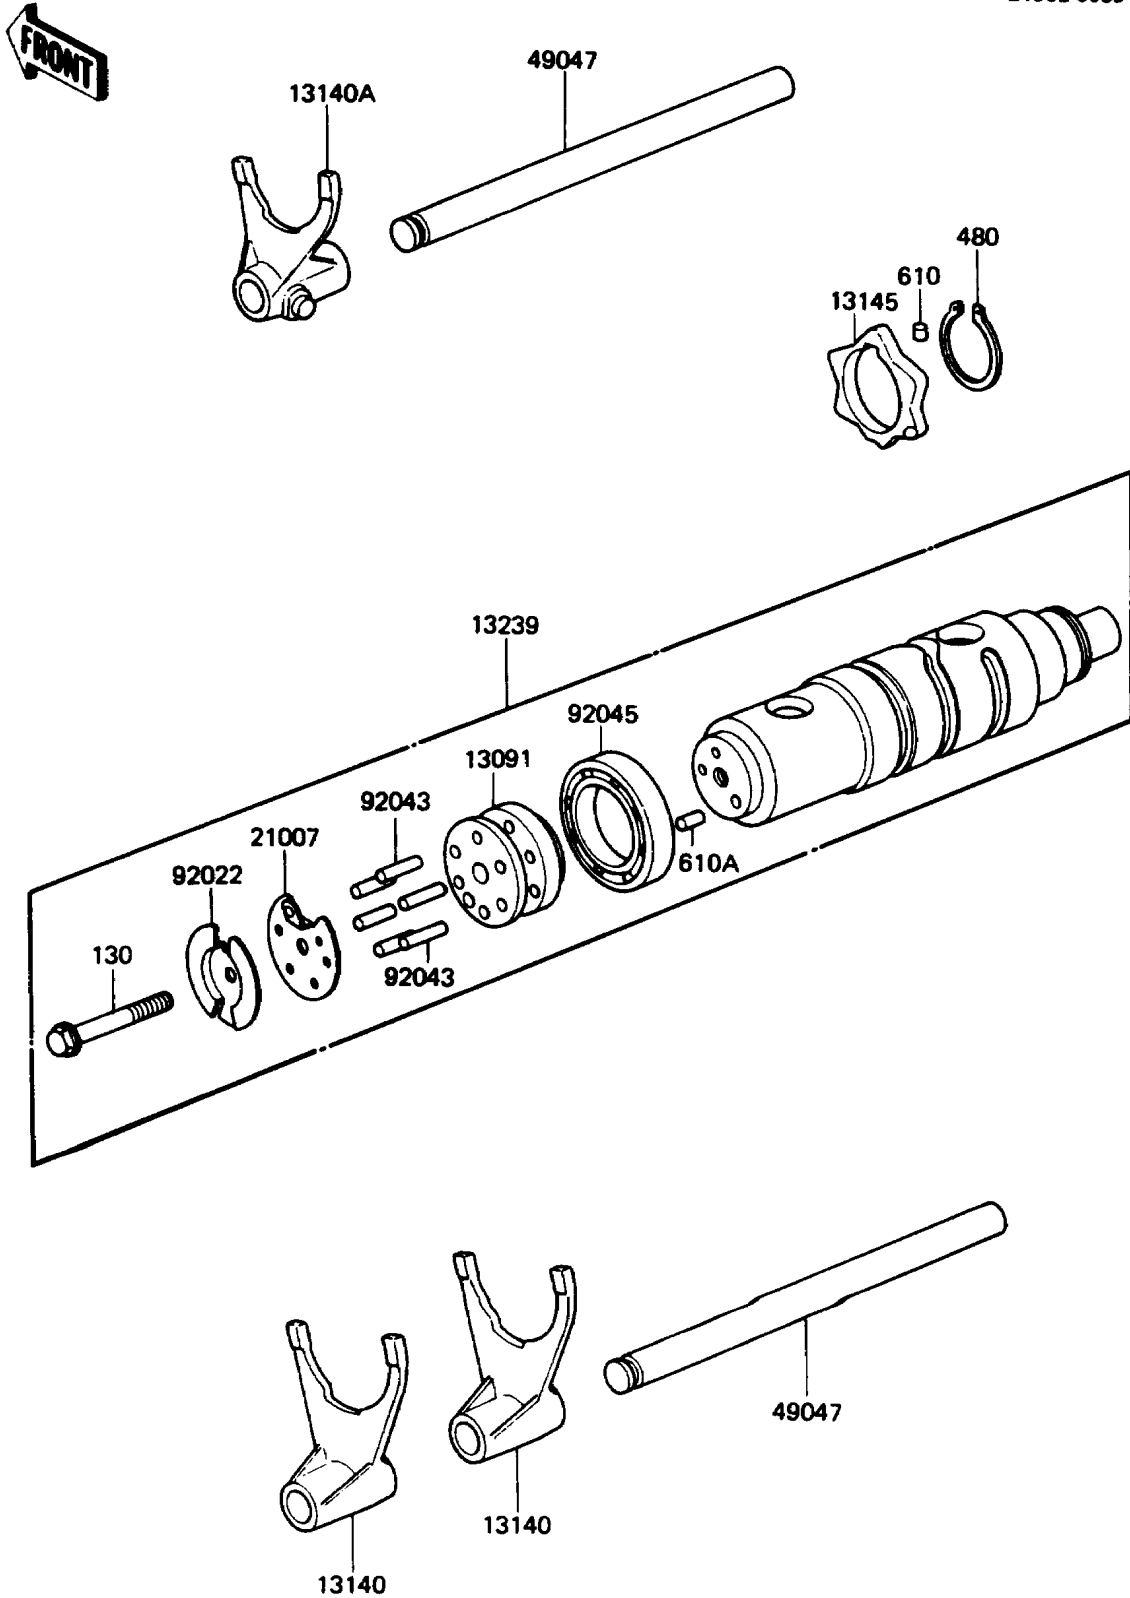

1988 Voyager PARTS DIAGRAM

Gear Change Drum/Shift Fork(s)

E1362-0083

1988 Voyager PARTS LIST

Gear Change Drum/Shift Fork(s)

ITEM NAME	PART NUMBER	QUANTITY
HOLDER,BEARING (Ref # 13091)	13091-1113	1
FORK-SHIFT,LOW,2ND & 3RD (Ref # 13140)	13140-1050	2
FORK-SHIFT,4TH & TOP (Ref # 13140A)	13140-1051	1
CAM-CHANGE DRUM (Ref # 13145)	13145-1058	1
DRUM-ASSY-CHANGE (Ref # 13239)	13239-1109	1
ROTOR,NEUTRAL (Ref # 21007)	21007-1070	1
ROD-SHIFT,12X173 (Ref # 49047)	49047-1008	2
WASHER,NEUTRAL ROTOR (Ref # 92022)	92022-1399	1
PIN,DOWEL,4X17.8 (Ref # 92043)	92042-020	6
BEARING-BALL,#6906 (Ref # 92045)	92045-1016	1
BOLT-FLANGED,6X35 (Ref # 130)	130G0635	1
CIRCLIP-TYPE-C,30MM (Ref # 480)	480J3000	1
ROLLER,4X6 (Ref # 610)	610A0406	1
ROLLER,4X8 (Ref # 610A)	610A0408	1