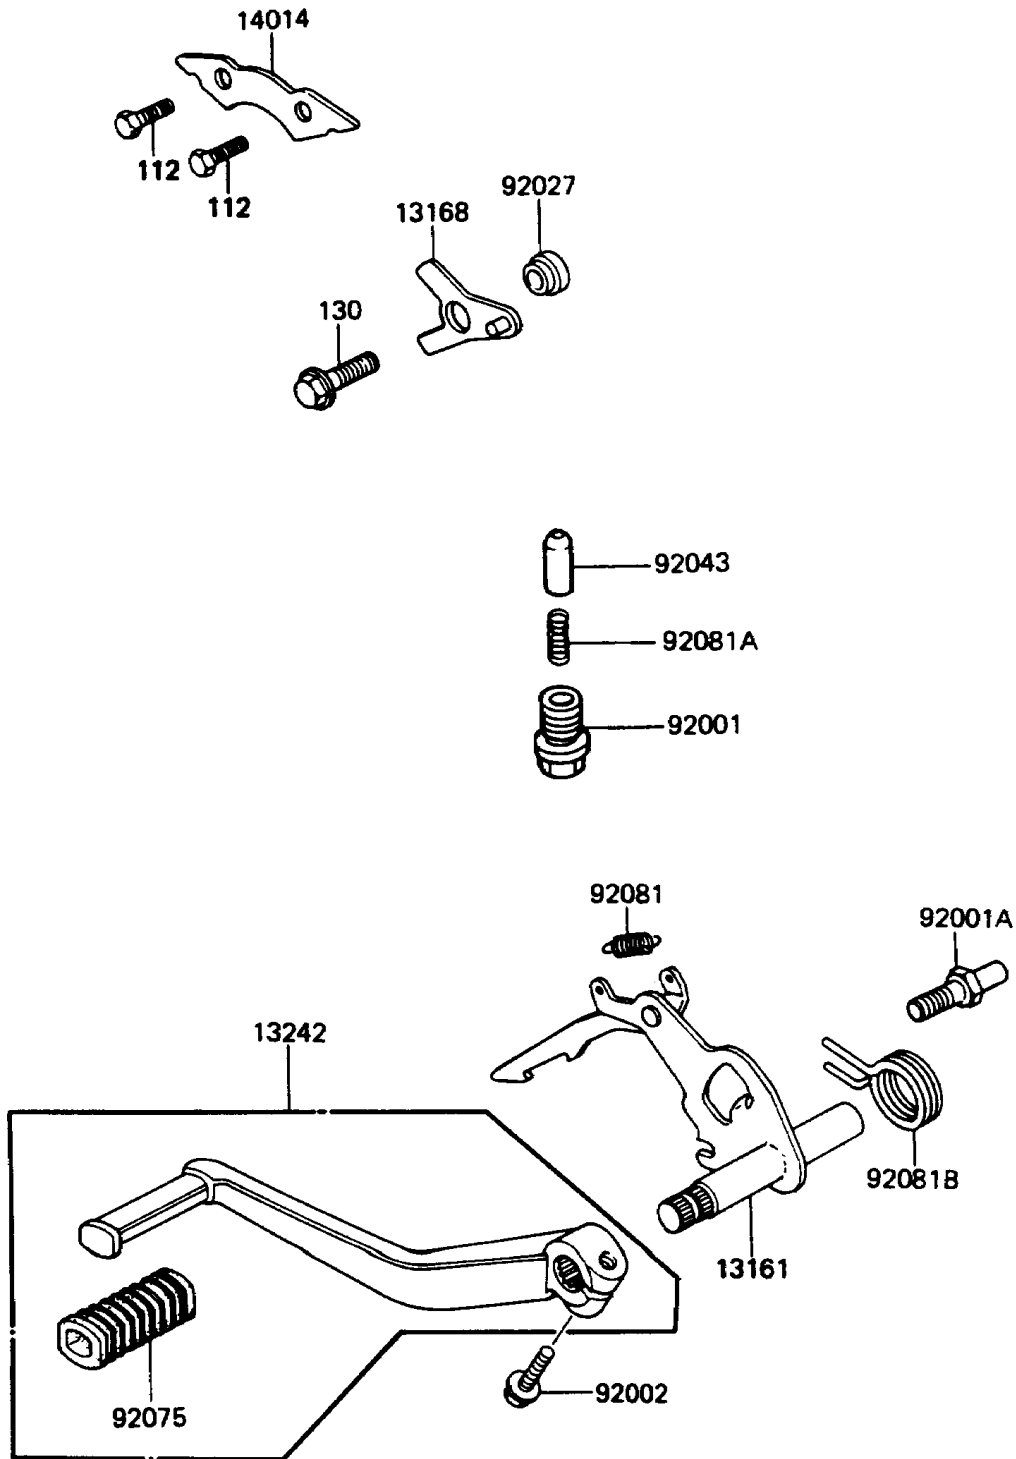

1987 Voyager PARTS DIAGRAM

Gear Change Mechanism

E1370-0117

1987 Voyager PARTS LIST

Gear Change Mechanism

ITEM NAME	PART NUMBER	QUANTITY
LEVER-COMP-CHANGE SHAFT (Ref # 13161)	13161-1114	1
LEVER,CHANGE (Ref # 13168)	13168-1034	1
LEVER-ASSY-CHANGE,PEDAL (Ref # 13242)	13242-1101	1
PLATE-POSITION (Ref # 14014)	14014-1008	1
BOLT,FLANGED,16X16.5 (Ref # 92001)	92001-131	1
BOLT,RETURN SPRING (Ref # 92001A)	92001-1401	1
BOLT,6X25 (Ref # 92002)	92002-1339	1
COLLAR,L=8.7 (Ref # 92027)	92027-1139	1
PIN (Ref # 92043)	92043-076	1
DAMPER,CHANGE PEDAL (Ref # 92075)	92075-1175	1
SPRING,CHANGE LEVER (Ref # 92081)	92081-076	1
SPRING (Ref # 92081A)	92081-112	1
SPRING,CHANGE SHAFT RETURN (Ref # 92081B)	92081-1662	1
BOLT-UPSET (Ref # 112)	112G0616	2
BOLT-FLANGED,8X25 (Ref # 130)	130G0825	1