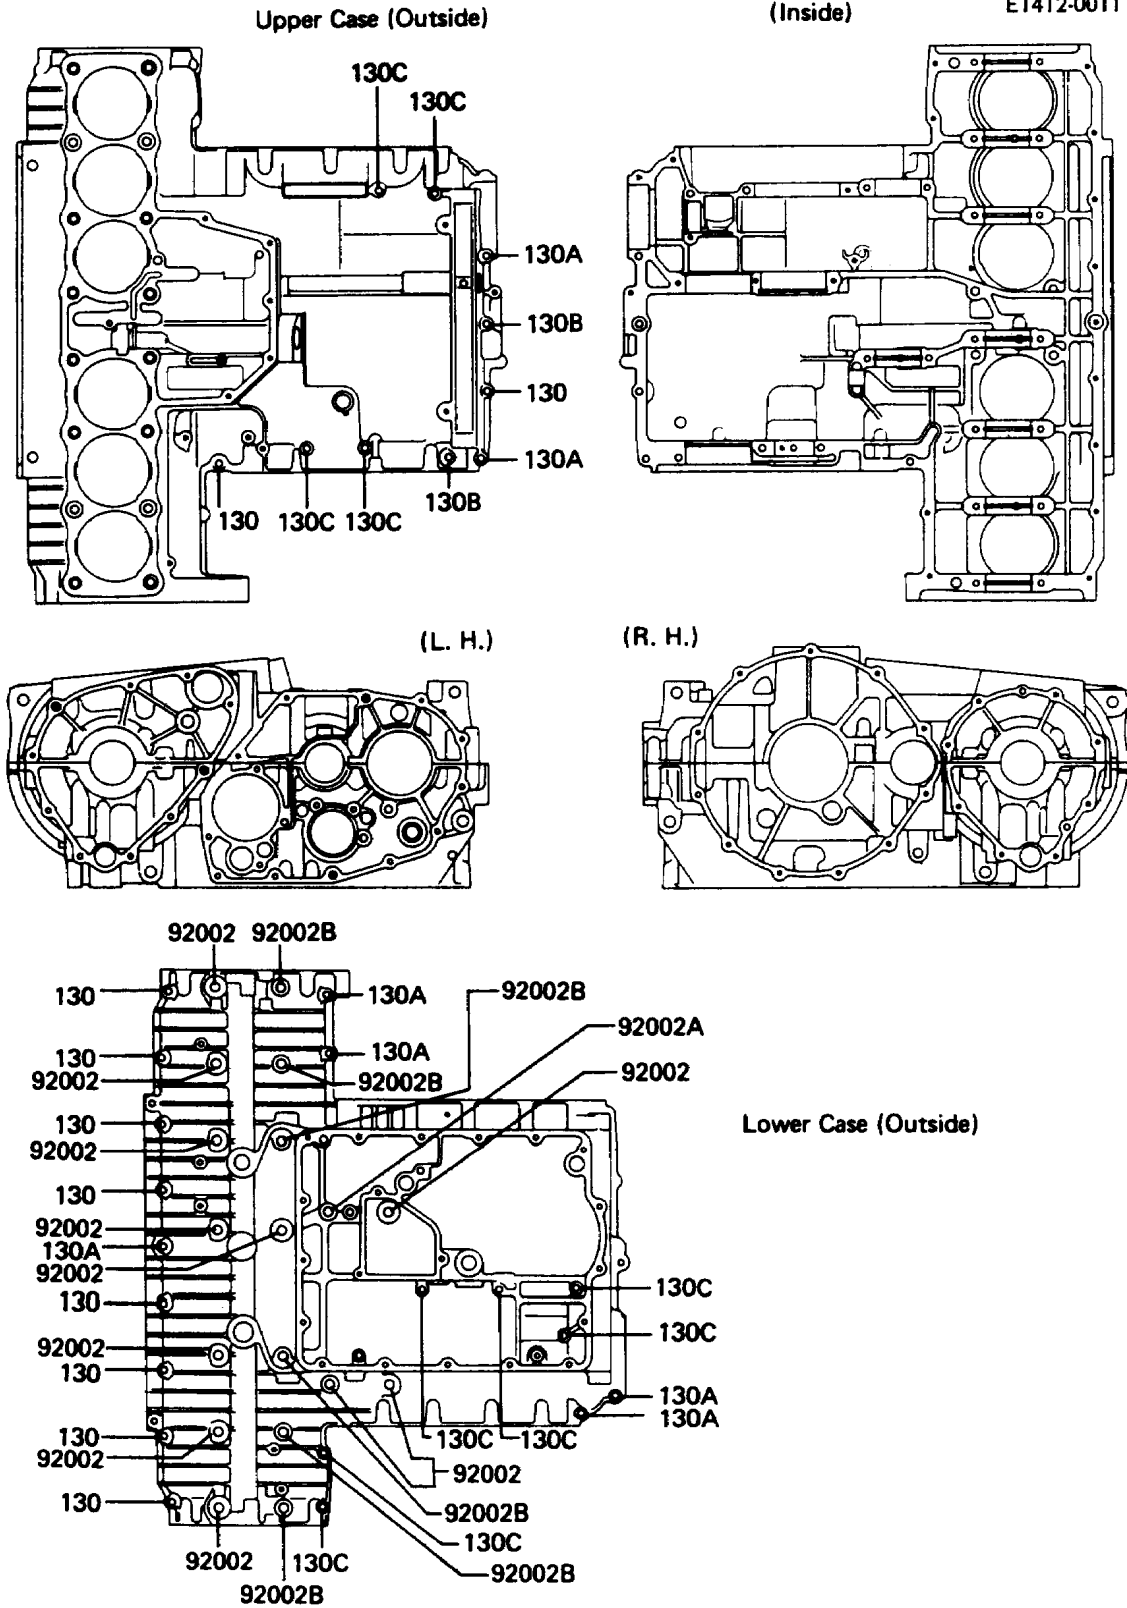

1987 Voyager PARTS DIAGRAM

Crankcase Bolt Pattern

E1412-0011

1987 Voyager PARTS LIST

Crankcase Bolt Pattern

ITEM NAME	PART NUMBER	QUANTITY
BOLT,8X95 (Ref # 92002)	92002-1077	11
BOLT,8X130 (Ref # 92002A)	92002-1272	1
BOLT,8X105 (Ref # 92002B)	92002-1274	6
BOLT-FLANGED (Ref # 130)	130Y0640	10
BOLT-FLANGED (Ref # 130A)	130Y0650	7
BOLT-FLANGED (Ref # 130B)	130Y0665	2
BOLT-FLANGED (Ref # 130C)	130Y0685	10