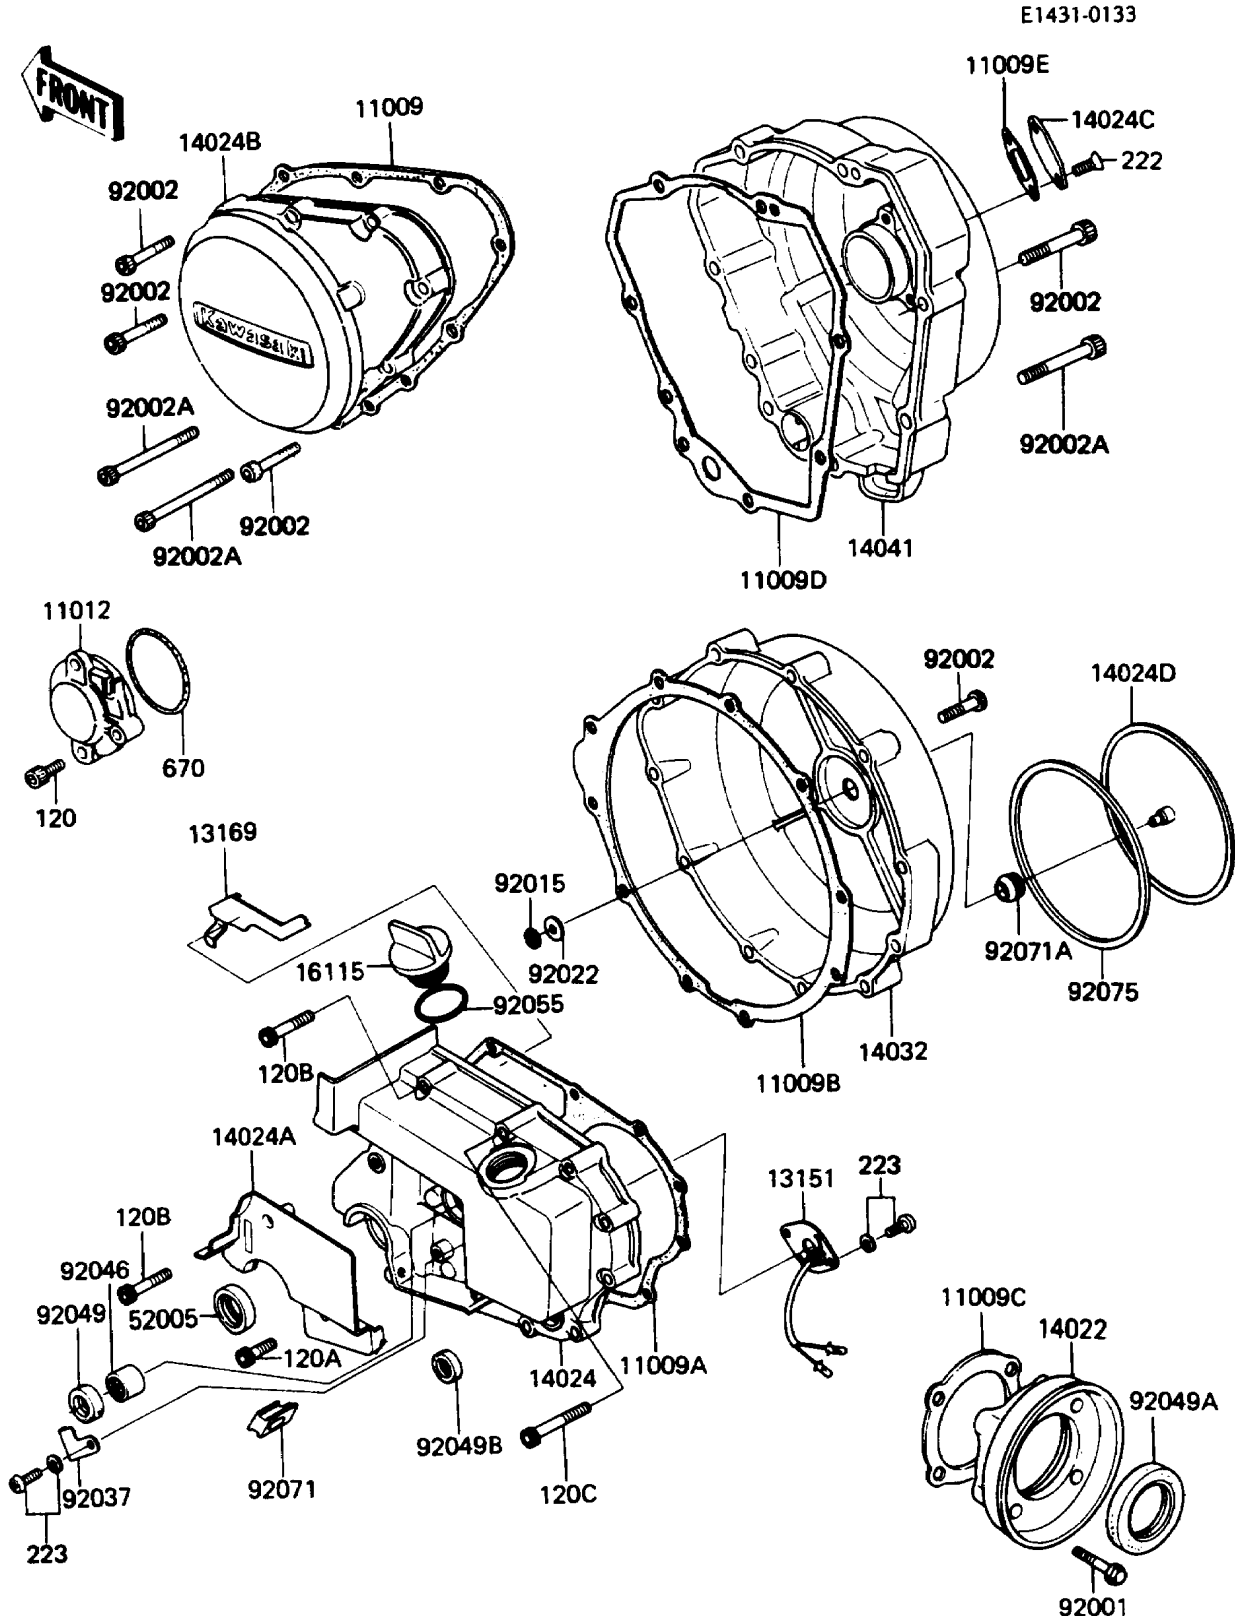

# 1987 Voyager PARTS DIAGRAM

Engine Cover(s)

# 1987 Voyager PARTS LIST

## Engine Cover(s)

ITEM NAME	PART NUMBER	QUANTITY
GASKET,ENGINE COVER,LH (Ref # 11009)	11009-1090	1
GASKET,MISSION COVER (Ref # 11009A)	11009-1091	1
GASKET,CLUTCH COVER (Ref # 11009B)	11009-1092	1
GASKET,BEARING CAP (Ref # 11009C)	11009-1159	1
GASKET,GENERATOR COVER (Ref # 11009D)	11009-1269	1
GASKET,OIL INSPECTION COVER (Ref # 11009E)	11009-1270	1
CAP,TIMING SPROCKET (Ref # 11012)	11012-1060	1
SWITCH-COMP,NEUTRAL (Ref # 13151)	13151-1013	1
PLATE,BAFFLE,BREATHER (Ref # 13169)	13169-1131	1
CAP-BEARING,OUTLET SHAFT (Ref # 14022)	14022-1005	1
COVER,TRANSMISSION,SILVER #10 (Ref # 14024)	14025-1617	1
COVER,RELEASE (Ref # 14024A)	14025-1618	1
COVER,LH,GENERATOR (Ref # 14024B)	14025-1703	1
COVER,OIL INSPECTION (Ref # 14024C)	14025-1704	1
COVER,CLUTCH COVER (Ref # 14024D)	14025-1814	1
COVER-CLUTCH (Ref # 14032)	14032-1111	1
COVER-COMP,GENERATOR (Ref # 14041)	14041-1024	1
CAP-OIL FILLER (Ref # 16115)	16115-1009	1
GAUGE,OIL LEVEL (Ref # 52005)	52005-1017	1
BOLT,FLANGED,6X28 (Ref # 92001)	92003-202	4
BOLT,6X35 (Ref # 92002)	92002-1282	24
BOLT,6X50 (Ref # 92002A)	92002-1283	4
NUT,LOCK,5MM (Ref # 92015)	92018-004	1
WASHER,5.5X20X1.2 (Ref # 92022)	92022-104	1
CLAMP,CABLE (Ref # 92037)	92037-1152	1
BEARING-NEEDLE,7E-HK1412 (Ref # 92046)	92046-037	1
SEAL-OIL,TC14244.8 (Ref # 92049)	92049-1037	1
SEAL-OIL,TC35527 (Ref # 92049A)	92049-1038	1
SEAL-OIL,TB13225.5 (Ref # 92049B)	92051-005	1

## Engine Cover(s)

ITEM NAME	PART NUMBER	QUANTITY
RING-O,31.5X2.6 (Ref # 92055)	92055-049	1
GROMMET (Ref # 92071)	92071-1051	1
GROMMET,CLUTCH COVER (Ref # 92071A)	92071-1108	1
DAMPER,CLUTCH COVER (Ref # 92075)	92075-1594	1
BOLT-SOCKET (Ref # 120)	120Z0614	2
BOLT-SOCKET (Ref # 120A)	120Z0616	1
BOLT-SOCKET (Ref # 120B)	120Z0635	9
BOLT-SOCKET (Ref # 120C)	120Z0645	4
SCREW-CSK-RD-CROS (Ref # 222)	222E0510	2
SCREW-PAN-WS-CROS (Ref # 223)	223B0612	3
O RING,45MM (Ref # 670)	670B3045	1