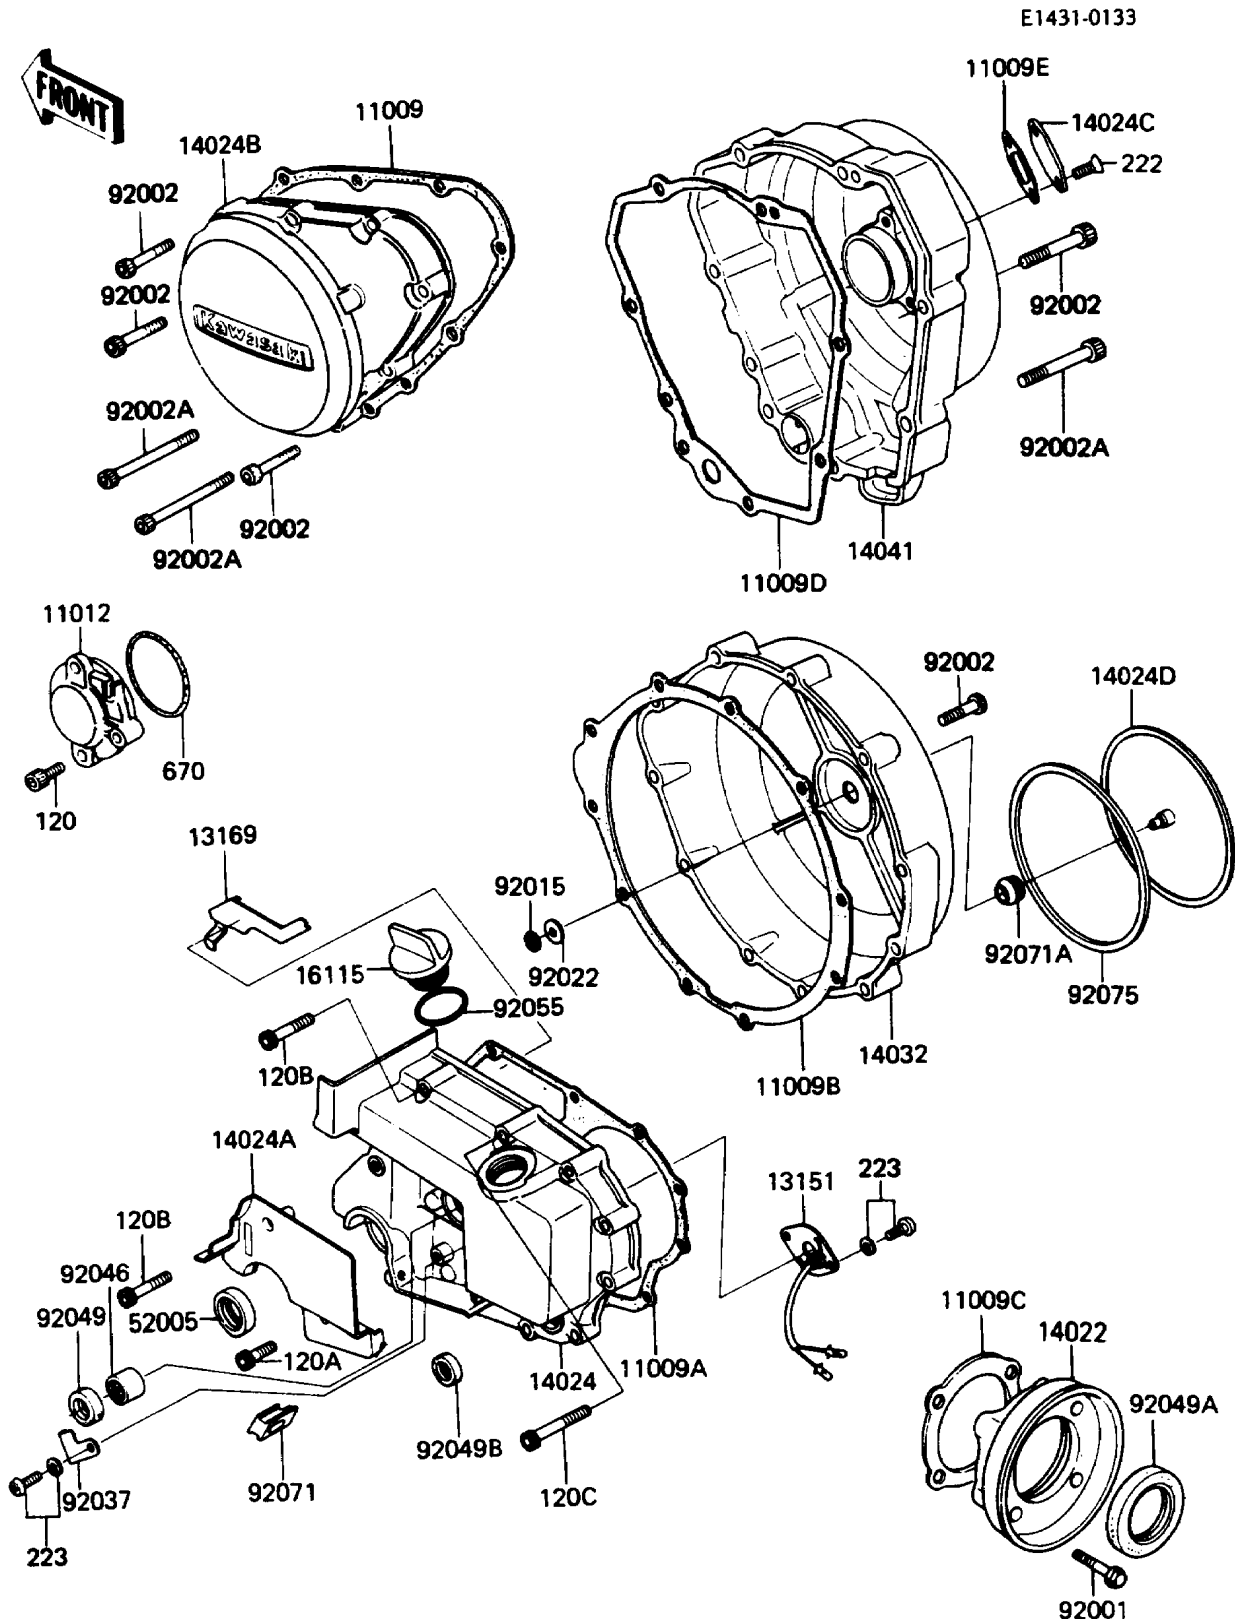

1988 Voyager PARTS DIAGRAM

Engine Cover(s)

1988 Voyager PARTS LIST

Engine Cover(s)

ITEM NAME	PART NUMBER	QUANTITY
GASKET,ENGINE COVER,LH (Ref # 11009)	11009-1090	1
GASKET,MISSION COVER (Ref # 11009A)	11009-1091	1
GASKET,CLUTCH COVER (Ref # 11009B)	11009-1092	1
GASKET,BEARING CAP (Ref # 11009C)	11009-1159	1
GASKET,GENERATOR COVER (Ref # 11009D)	11009-1269	1
GASKET,OIL INSPECTION COVER (Ref # 11009E)	11009-1270	1
CAP,TIMING SPROCKET (Ref # 11012)	11012-1060	1
SWITCH-COMP,NEUTRAL (Ref # 13151)	13151-1013	1
PLATE,BAFFLE,BREATHER (Ref # 13169)	13169-1131	1
CAP-BEARING,OUTLET SHAFT (Ref # 14022)	14022-1005	1
COVER,TRANSMISSION,SILVER #10 (Ref # 14024)	14025-1617	1
COVER,RELEASE (Ref # 14024A)	14025-1618	1
COVER,LH,GENERATOR (Ref # 14024B)	14025-1703	1
COVER,OIL INSPECTION (Ref # 14024C)	14025-1704	1
COVER,CLUTCH COVER (Ref # 14024D)	14025-1814	1
COVER-CLUTCH (Ref # 14032)	14032-1111	1
COVER-COMP,GENERATOR (Ref # 14041)	14041-1024	1
CAP-OIL FILLER (Ref # 16115)	16115-1009	1
GAUGE,OIL LEVEL (Ref # 52005)	52005-1017	1
BOLT,FLANGED,6X28 (Ref # 92001)	92003-202	4
BOLT,6X35 (Ref # 92002)	92002-1282	24
BOLT,6X50 (Ref # 92002A)	92002-1283	4
NUT,LOCK,5MM (Ref # 92015)	92018-004	1
WASHER,5.5X20X1.2 (Ref # 92022)	92022-104	1
CLAMP,CABLE (Ref # 92037)	92037-1152	1
BEARING-NEEDLE,7E-HK1412 (Ref # 92046)	92046-037	1
SEAL-OIL,TC14244.8 (Ref # 92049)	92049-1037	1
SEAL-OIL,TC35527 (Ref # 92049A)	92049-1038	1
SEAL-OIL,TB13225.5 (Ref # 92049B)	92051-005	1

1988 Voyager PARTS LIST

Engine Cover(s)

ITEM NAME	PART NUMBER	QUANTITY
RING-O,31.5X2.6 (Ref # 92055)	92055-049	1
GROMMET (Ref # 92071)	92071-1051	1
GROMMET,CLUTCH COVER (Ref # 92071A)	92071-1108	1
DAMPER,CLUTCH COVER (Ref # 92075)	92075-1594	1
BOLT-SOCKET (Ref # 120)	120Z0614	2
BOLT-SOCKET (Ref # 120A)	120Z0616	1
BOLT-SOCKET (Ref # 120B)	120Z0635	9
BOLT-SOCKET (Ref # 120C)	120Z0645	4
SCREW-CSK-RD-CROS (Ref # 222)	222E0510	2
SCREW-PAN-WS-CROS (Ref # 223)	223B0612	3
O RING,45MM (Ref # 670)	670B3045	1