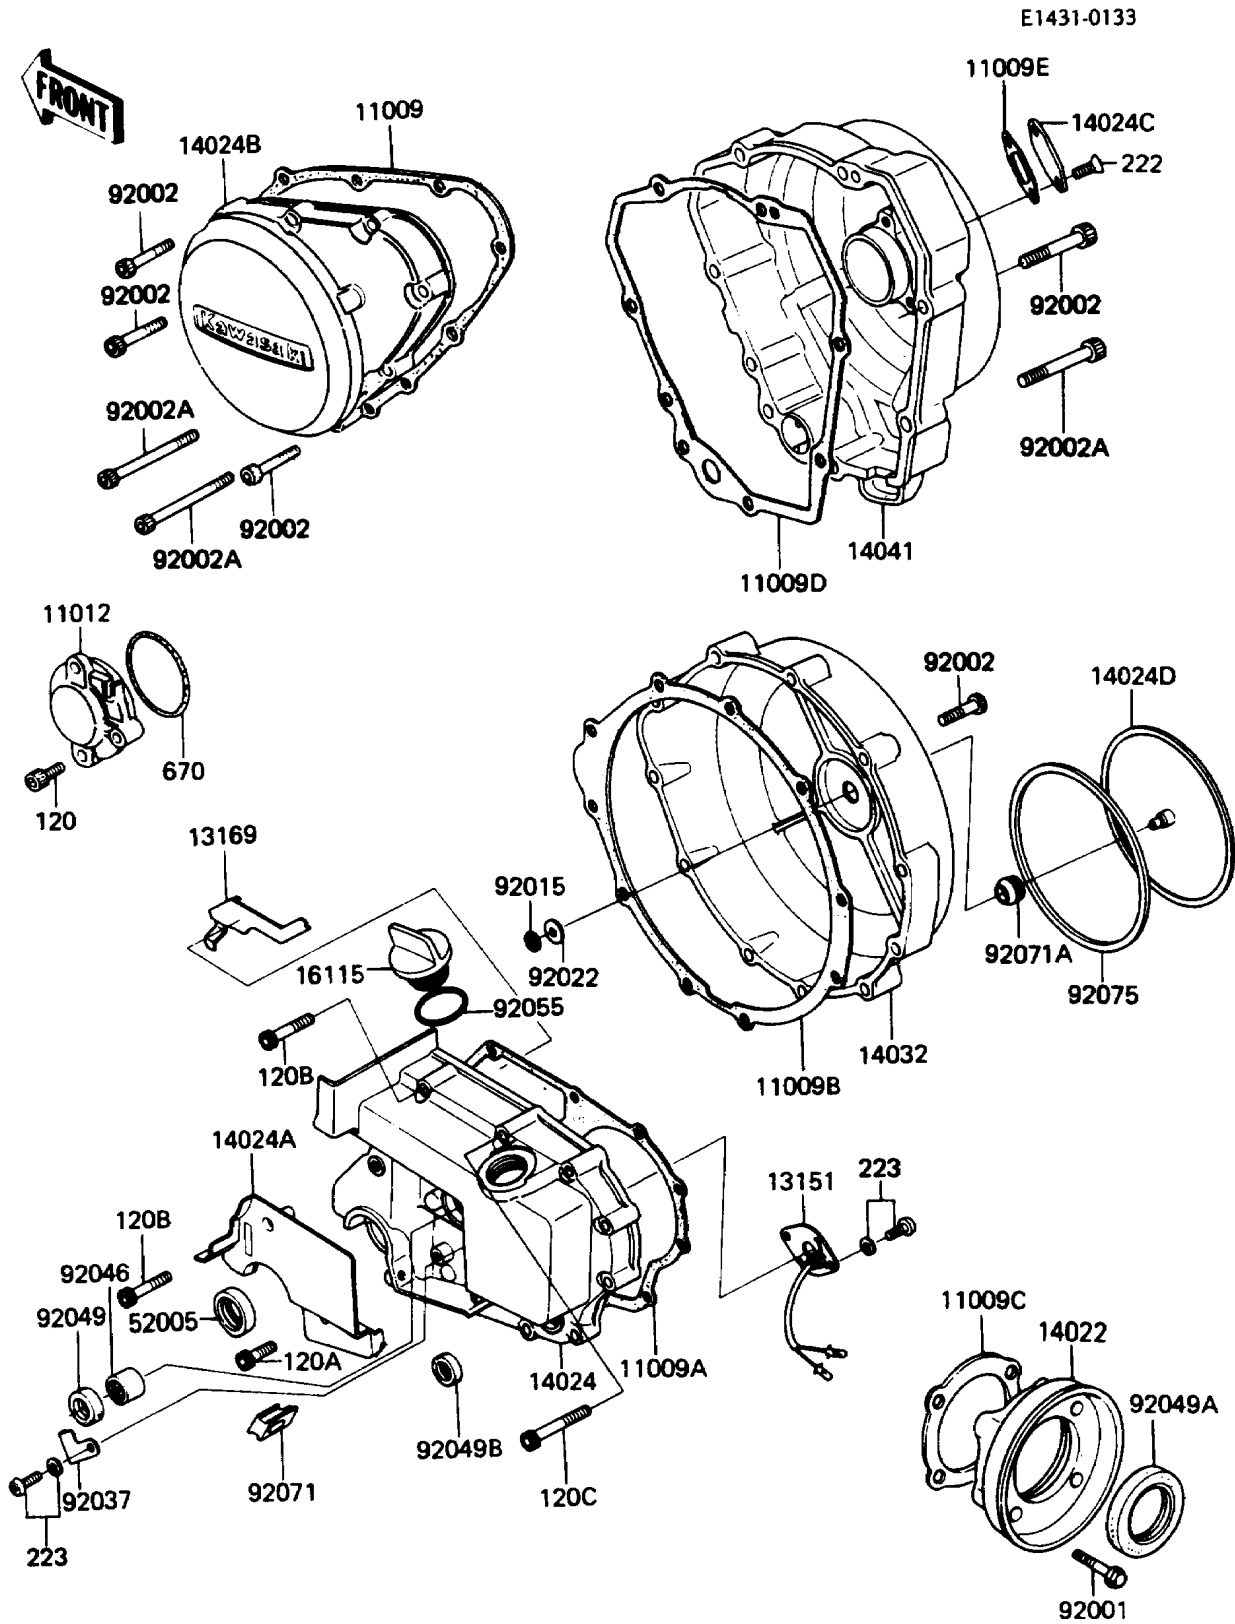

# 1988 Voyager PARTS DIAGRAM

Engine Cover(s)

## Engine Cover(s)

ITEM NAME	PART NUMBER	QUANTITY
GASKET,ENGINE COVER,LH (Ref # 11009)	11009-1090	1
GASKET,MISSION COVER (Ref # 11009A)	11009-1091	1
GASKET,CLUTCH COVER (Ref # 11009B)	11009-1092	1
GASKET,BEARING CAP (Ref # 11009C)	11009-1159	1
GASKET,GENERATOR COVER (Ref # 11009D)	11009-1269	1
GASKET,OIL INSPECTION COVER (Ref # 11009E)	11009-1270	1
CAP,TIMING SPROCKET (Ref # 11012)	11012-1060	1
SWITCH-COMP,NEUTRAL (Ref # 13151)	13151-1013	1
PLATE,BAFFLE,BREATHER (Ref # 13169)	13169-1131	1
CAP-BEARING,OUTLET SHAFT (Ref # 14022)	14022-1005	1
COVER,TRANSMISSION,SILVER #10 (Ref # 14024)	14025-1617	1
COVER,RELEASE (Ref # 14024A)	14025-1618	1
COVER,LH,GENERATOR (Ref # 14024B)	14025-1703	1
COVER,OIL INSPECTION (Ref # 14024C)	14025-1704	1
COVER,CLUTCH COVER (Ref # 14024D)	14025-1814	1
COVER-CLUTCH (Ref # 14032)	14032-1111	1
COVER-COMP,GENERATOR (Ref # 14041)	14041-1024	1
CAP-OIL FILLER (Ref # 16115)	16115-1009	1
GAUGE,OIL LEVEL (Ref # 52005)	52005-1017	1
BOLT,FLANGED,6X28 (Ref # 92001)	92003-202	4
BOLT,6X35 (Ref # 92002)	92002-1282	24
BOLT,6X50 (Ref # 92002A)	92002-1283	4
NUT,LOCK,5MM (Ref # 92015)	92018-004	1
WASHER,5.5X20X1.2 (Ref # 92022)	92022-104	1
CLAMP,CABLE (Ref # 92037)	92037-1152	1
BEARING-NEEDLE,7E-HK1412 (Ref # 92046)	92046-037	1
SEAL-OIL,TC14244.8 (Ref # 92049)	92049-1037	1
SEAL-OIL,TC35527 (Ref # 92049A)	92049-1038	1
SEAL-OIL,TB13225.5 (Ref # 92049B)	92051-005	1

# 1988 Voyager PARTS LIST

## Engine Cover(s)

ITEM NAME	PART NUMBER	QUANTITY
RING-O,31.5X2.6 (Ref # 92055)	92055-049	1
GROMMET (Ref # 92071)	92071-1051	1
GROMMET,CLUTCH COVER (Ref # 92071A)	92071-1108	1
DAMPER,CLUTCH COVER (Ref # 92075)	92075-1594	1
BOLT-SOCKET (Ref # 120)	120Z0614	2
BOLT-SOCKET (Ref # 120A)	120Z0616	1
BOLT-SOCKET (Ref # 120B)	120Z0635	9
BOLT-SOCKET (Ref # 120C)	120Z0645	4
SCREW-CSK-RD-CROS (Ref # 222)	222E0510	2
SCREW-PAN-WS-CROS (Ref # 223)	223B0612	3
O RING,45MM (Ref # 670)	670B3045	1