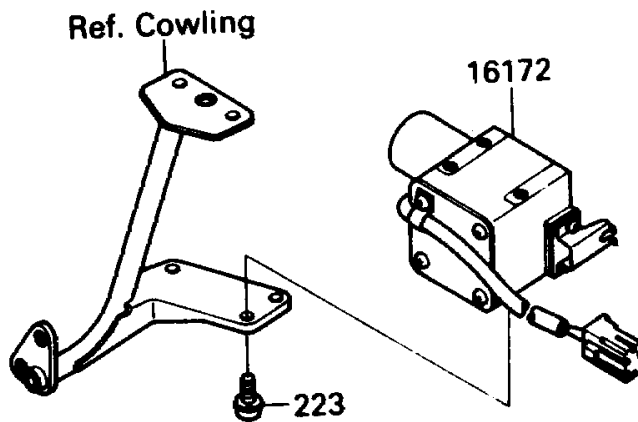

1987 Voyager PARTS DIAGRAM

Cruise Control

E1509-0001

1987 Voyager PARTS LIST

Cruise Control

| ITEM NAME | PART NUMBER | QUANTITY |
|---------------------------------------|-------------|----------|
| ACTUATOR (Ref # 16172) | 16172-1052 | 1 |
| CONTROL UNIT-ELECTRONIC (Ref # 21175) | 21175-1057 | 1 |
| NUT,FLANGED,5MM (Ref # 92015) | 92015-1259 | 3 |
| SCREW-PAN-WS-CROS (Ref # 223) | 223D0612 | 3 |