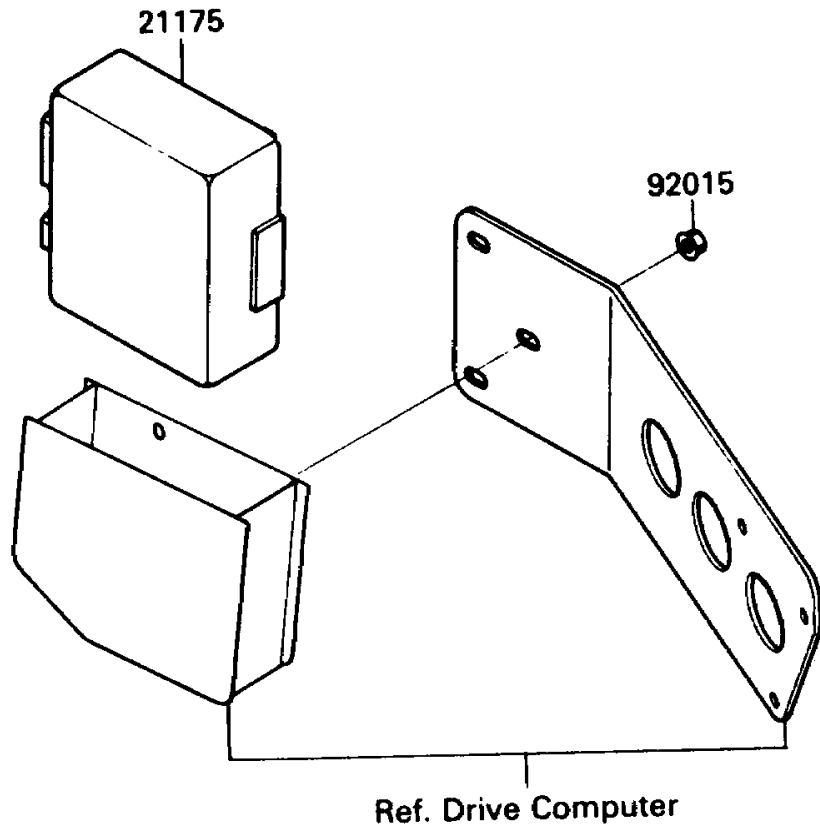

1987 Voyager PARTS DIAGRAM

Cruise Control

E1509-0001

1987 Voyager PARTS LIST

Cruise Control

| ITEM NAME | PART NUMBER | QUANTITY |
|---------------------------------------|-------------|----------|
| ACTUATOR (Ref # 16172) | 16172-1052 | 1 |
| CONTROL UNIT-ELECTRONIC (Ref # 21175) | 21175-1057 | 1 |
| NUT,FLANGED,5MM (Ref # 92015) | 92015-1259 | 3 |
| SCREW-PAN-WS-CROS (Ref # 223) | 223D0612 | 3 |