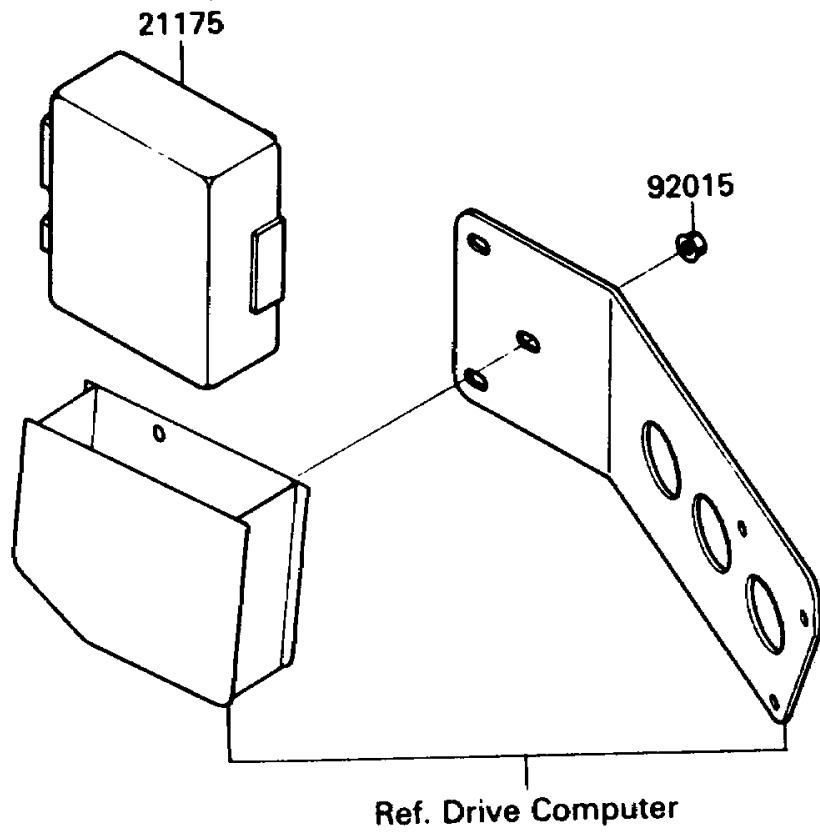

1987 Voyager PARTS DIAGRAM

Cruise Control

E1509-0001

1987 Voyager PARTS LIST

Cruise Control

ITEM NAME	PART NUMBER	QUANTITY
ACTUATOR (Ref # 16172)	16172-1052	1
CONTROL UNIT-ELECTRONIC (Ref # 21175)	21175-1057	1
NUT,FLANGED,5MM (Ref # 92015)	92015-1259	3
SCREW-PAN-WS-CROS (Ref # 223)	223D0612	3