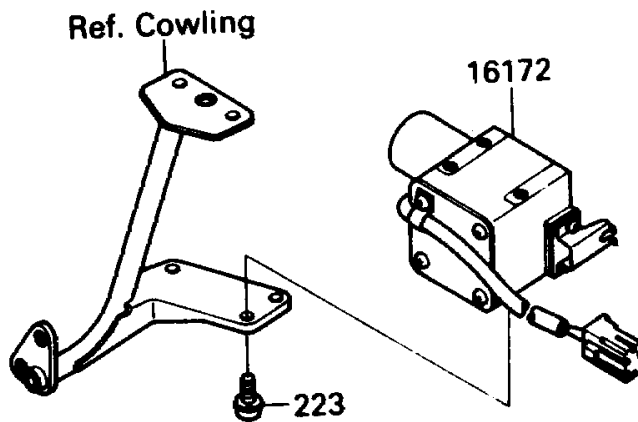

1987 Voyager PARTS DIAGRAM

Cruise Control

E1509-0001

1987 Voyager PARTS LIST

Cruise Control

ITEM NAME	PART NUMBER	QUANTITY
ACTUATOR (Ref # 16172)	16172-1052	1
CONTROL UNIT-ELECTRONIC (Ref # 21175)	21175-1057	1
NUT,FLANGED,5MM (Ref # 92015)	92015-1259	3
SCREW-PAN-WS-CROS (Ref # 223)	223D0612	3