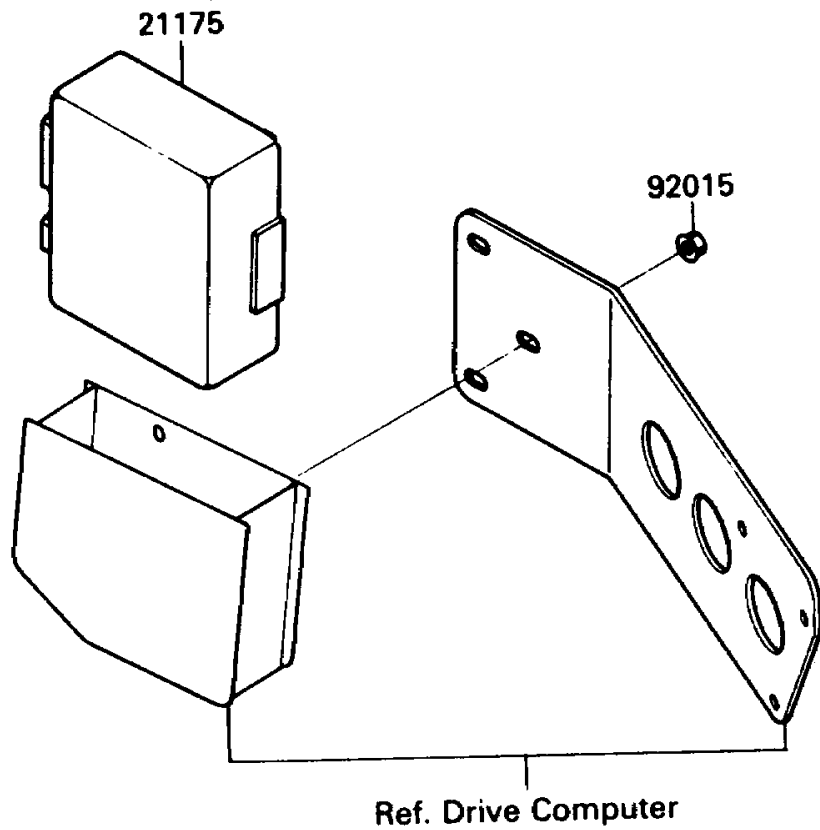

1988 Voyager PARTS DIAGRAM

Cruise Control

E1509-0001

1988 Voyager PARTS LIST

Cruise Control

ITEM NAME	PART NUMBER	QUANTITY
ACTUATOR (Ref # 16172)	16172-1052	1
CONTROL UNIT-ELECTRONIC (Ref # 21175)	21175-1057	1
NUT,FLANGED,5MM (Ref # 92015)	92015-1259	3
SCREW-PAN-WS-CROS (Ref # 223)	223D0612	3