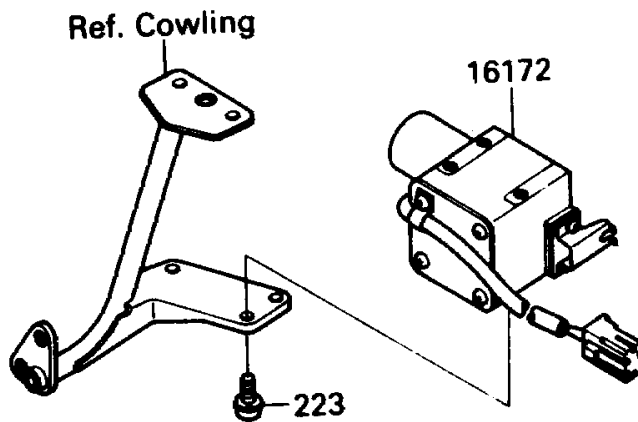

1988 Voyager PARTS DIAGRAM

Cruise Control

E1509-0001

1988 Voyager PARTS LIST

Cruise Control

ITEM NAME	PART NUMBER	QUANTITY
ACTUATOR (Ref # 16172)	16172-1052	1
CONTROL UNIT-ELECTRONIC (Ref # 21175)	21175-1057	1
NUT,FLANGED,5MM (Ref # 92015)	92015-1259	3
SCREW-PAN-WS-CROS (Ref # 223)	223D0612	3