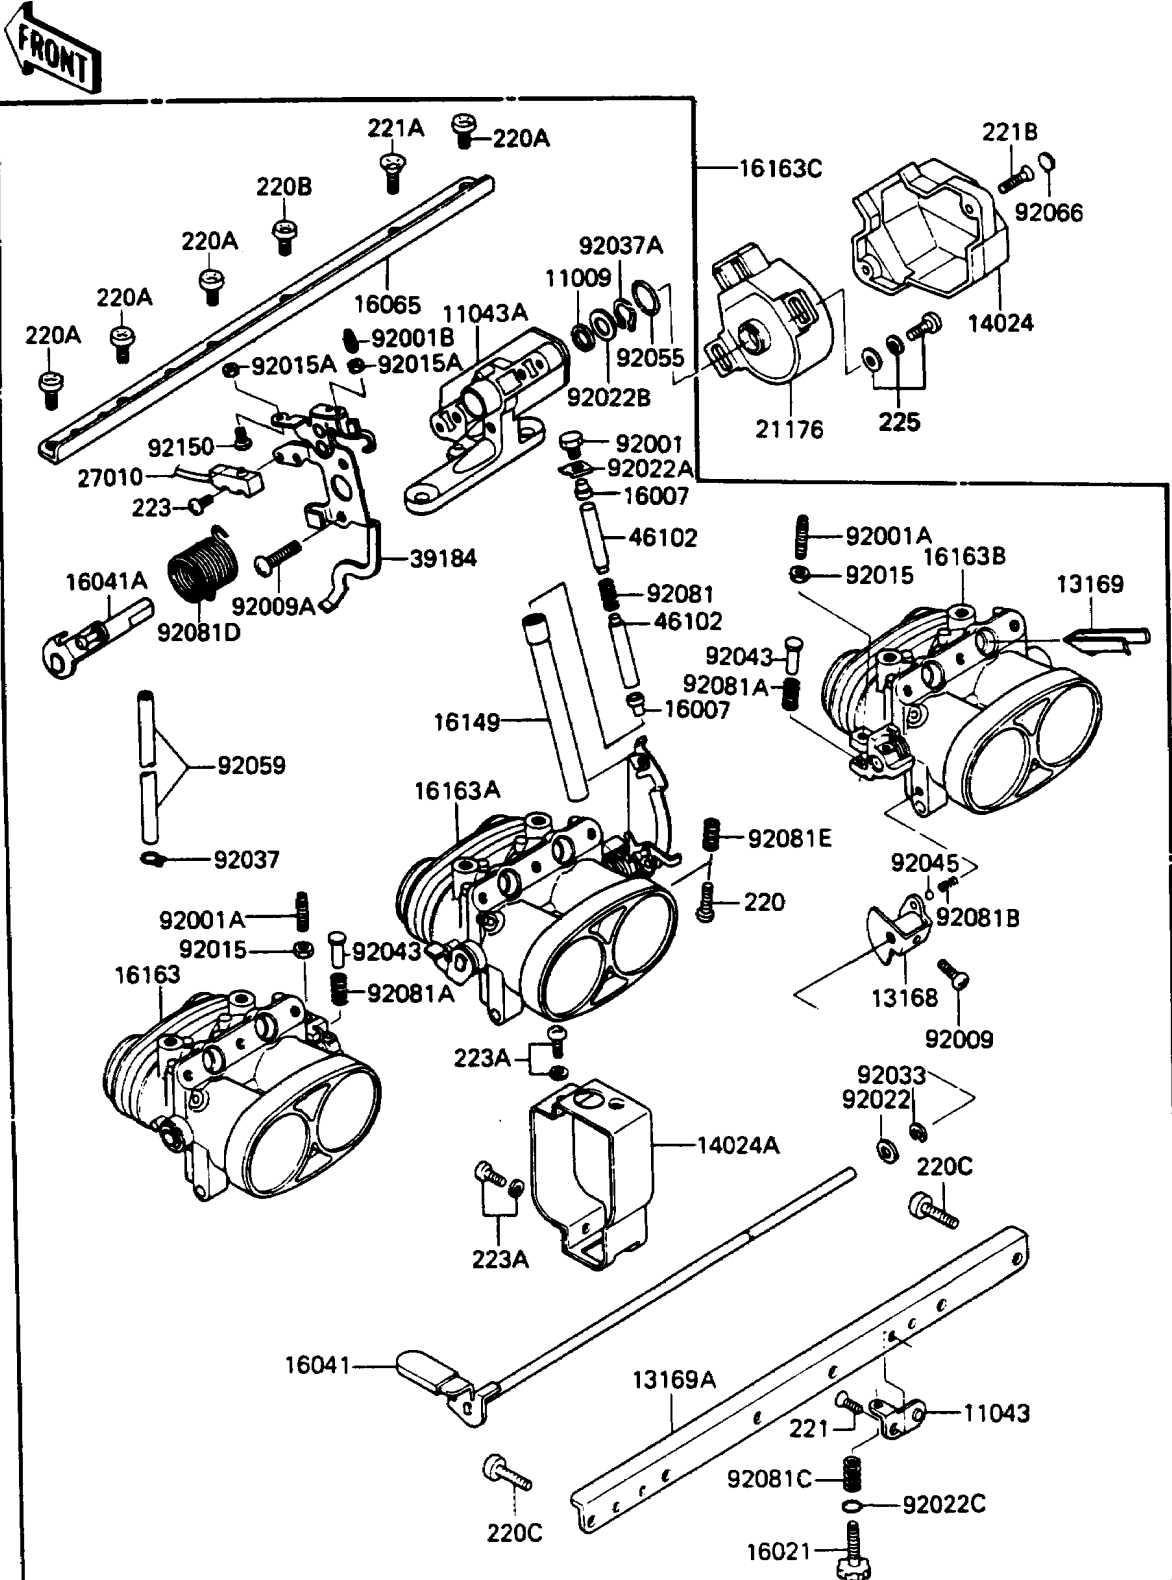

# 1987 Voyager PARTS DIAGRAM

Throttle

E1510-0011

## Throttle

ITEM NAME	PART NUMBER	QUANTITY
GASKET,8MM (Ref # 11009)	16038-020	1
BRACKET-B,IDLE ADJUST SCREW (Ref # 11043)	11043-1370	1
BRACKET,THROTTLE SENSOR (Ref # 11043A)	11043-1494	1
LEVER,FAST IDLE (Ref # 13168)	13168-1210	1
PLATE (Ref # 13169)	13169-1744	6
PLATE,THROTTLE STAY,LWR (Ref # 13169A)	13169-1745	1
COVER,SENSOR (Ref # 14024)	14025-1657	1
COVER,TUBE (Ref # 14024A)	14025-1798	1
SEAT-SPRING (Ref # 16007)	16057-002	2
SCREW-THROTTLE STOP (Ref # 16021)	16021-1066	1
SHAFT-CARBURETOR,FAST IDLE (Ref # 16041)	16041-1052	1
SHAFT-CARBURETOR,SENSOR (Ref # 16041A)	16041-1053	1
HOLDER-CARBURETOR,STAY,UPP (Ref # 16065)	16065-1107	1
BAR,CARBURETOR (Ref # 16149)	16149-1052	1
THROTTLE-ASSY,#1 (Ref # 16163)	16163-1032	1
THROTTLE-ASSY,#2 (Ref # 16163A)	16163-1033	1
THROTTLE-ASSY,#3 (Ref # 16163B)	16163-1034	1
THROTTLE-ASSY (Ref # 16163C)	16163-1083	1
SENSOR,THROTTLE (Ref # 21176)	21176-1004	1
SWITCH,CRUISE CANSEL (Ref # 27010)	27010-1242	1
BRACKET-ASSY,THROTTLE (Ref # 39184)	39184-1069	1
ROD,THROTTLE (Ref # 46102)	46102-1106	2
BOLT,A (Ref # 92001)	16067-003	1
BOLT,ADJUSTING (Ref # 92001A)	92001-1447	2
BOLT,THROTTLE BRACKET (Ref # 92001B)	92001-1909	1
SCREW,PAN HEAD,5X7 (Ref # 92009)	16046-007	1
SCREW,5X12 (Ref # 92009A)	92009-1318	1
NUT,THROTTLE VALVE ADJUSTING (Ref # 92015)	92015-1119	2
NUT,THROTTLE BRACKET (Ref # 92015A)	92015-1348	2