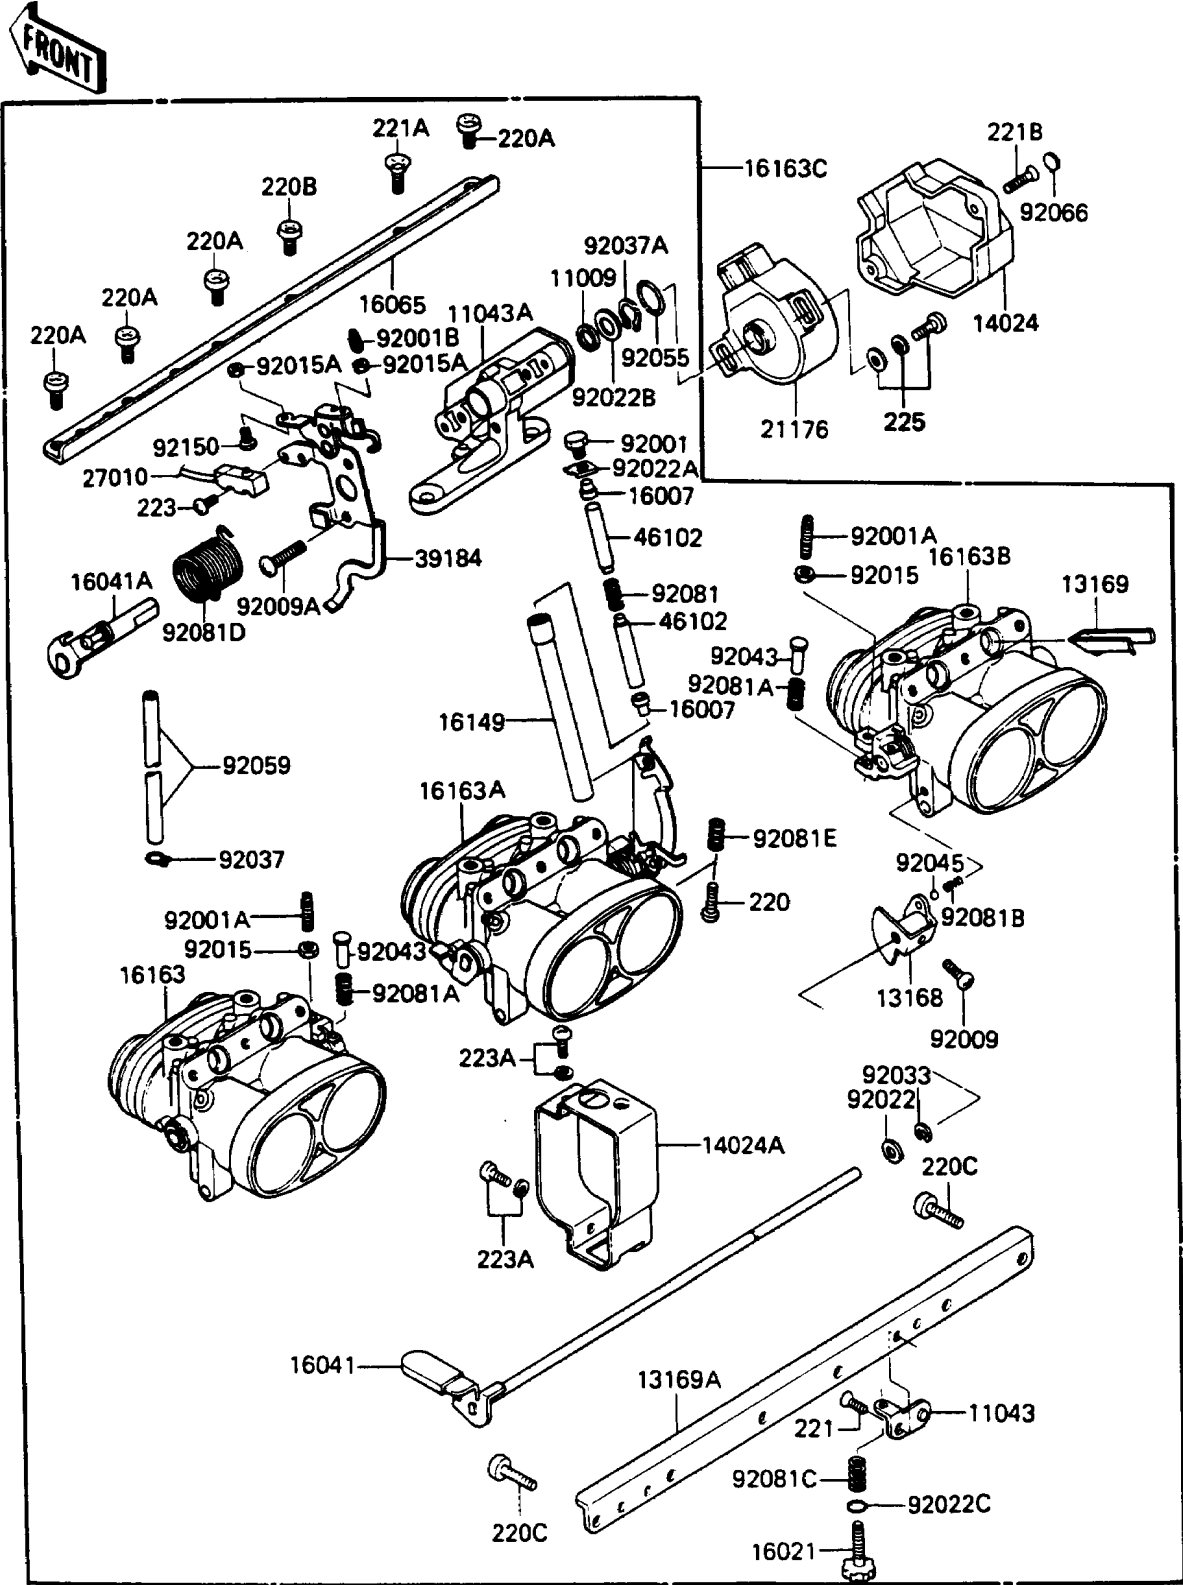

# 1988 Voyager PARTS DIAGRAM

Throttle

E1510-0011

## Throttle

ITEM NAME	PART NUMBER	QUANTITY
GASKET,8MM (Ref # 11009)	16038-020	1
BRACKET-B,IDLE ADJUST SCREW (Ref # 11043)	11043-1370	1
BRACKET,THROTTLE SENSOR (Ref # 11043A)	11043-1494	1
LEVER,FAST IDLE (Ref # 13168)	13168-1210	1
PLATE (Ref # 13169)	13169-1744	6
PLATE,THROTTLE STAY,LWR (Ref # 13169A)	13169-1745	1
COVER,SENSOR (Ref # 14024)	14025-1657	1
COVER,TUBE (Ref # 14024A)	14025-1798	1
SEAT-SPRING (Ref # 16007)	16057-002	2
SCREW-THROTTLE STOP (Ref # 16021)	16021-1066	1
SHAFT-CARBURETOR,FAST IDLE (Ref # 16041)	16041-1052	1
SHAFT-CARBURETOR,SENSOR (Ref # 16041A)	16041-1053	1
HOLDER-CARBURETOR,STAY,UPP (Ref # 16065)	16065-1107	1
BAR,CARBURETOR (Ref # 16149)	16149-1052	1
THROTTLE-ASSY,#1 (Ref # 16163)	16163-1032	1
THROTTLE-ASSY,#2 (Ref # 16163A)	16163-1033	1
THROTTLE-ASSY,#3 (Ref # 16163B)	16163-1034	1
THROTTLE-ASSY (Ref # 16163C)	16163-1083	1
SENSOR,THROTTLE (Ref # 21176)	21176-1004	1
SWITCH,CRUISE CANSEL (Ref # 27010)	27010-1242	1
BRACKET-ASSY,THROTTLE (Ref # 39184)	39184-1069	1
ROD,THROTTLE (Ref # 46102)	46102-1106	2
BOLT,A (Ref # 92001)	16067-003	1
BOLT,ADJUSTING (Ref # 92001A)	92001-1447	2
BOLT,THROTTLE BRACKET (Ref # 92001B)	92001-1909	1
SCREW,PAN HEAD,5X7 (Ref # 92009)	16046-007	1
SCREW,5X12 (Ref # 92009A)	92009-1318	1
NUT,THROTTLE VALVE ADJUSTING (Ref # 92015)	92015-1119	2
NUT,THROTTLE BRACKET (Ref # 92015A)	92015-1348	2