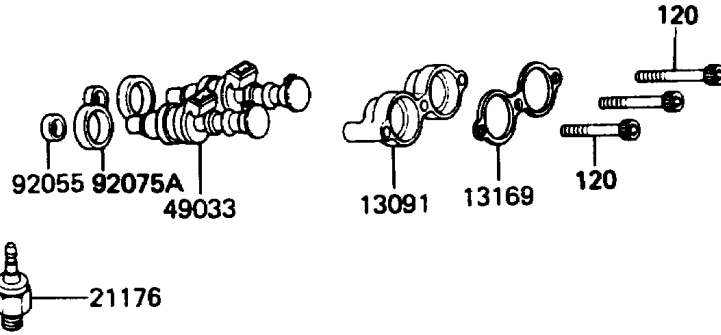

1988 Voyager PARTS DIAGRAM

Fuel Injection

E1530-0007

1988 Voyager PARTS LIST

Fuel Injection

ITEM NAME	PART NUMBER	QUANTITY
BRACKET-B,DFI PUMP RELAY (Ref # 11043)	11043-1318	1
HOLDER,INJECTION NOZZLE (Ref # 13091)	13091-1184	3
PLATE,INJECTION NOZZLE (Ref # 13169)	13169-1605	3
CONTROL UNIT-ELECTRONIC,FUEL (Ref # 21175)	21175-1008	1
SENSOR-TEMPERATURE (Ref # 21176)	21176-1002	1
SENSOR,AIR-TEMPERATURE (Ref # 21176A)	21176-1003	1
HARNESS,D.F.I (Ref # 26001)	26001-1567	1
RELAY-ASSY (Ref # 27002)	27002-1051	1
NOZZLE-INJECTION (Ref # 49033)	49033-1002	6
SCREW,TAPPING,3X12 (Ref # 92009)	92009-1028	2
RING-O,FUEL INJECT (Ref # 92055)	92055-1082	6
DAMPER,ELECTRONIC CONTROL UNIT (Ref # 92075)	92075-1312	4
DAMPER,FUEL INJECT (Ref # 92075A)	92075-1617	6
BOLT-SOCKET (Ref # 120)	120S0540	9