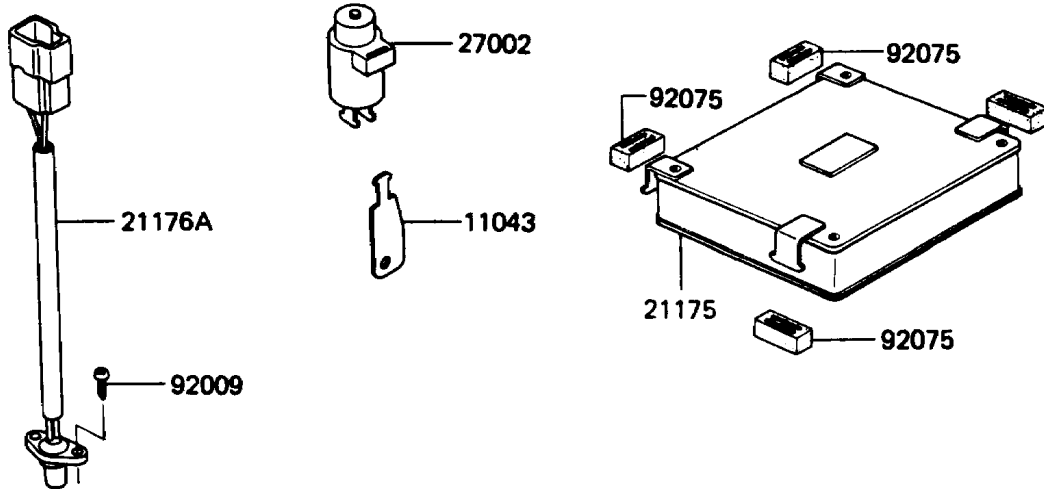

1988 Voyager PARTS DIAGRAM

Fuel Injection

E1530-0007

1988 Voyager PARTS LIST

Fuel Injection

ITEM NAME	PART NUMBER	QUANTITY
BRACKET-B,DFI PUMP RELAY (Ref # 11043)	11043-1318	1
HOLDER,INJECTION NOZZLE (Ref # 13091)	13091-1184	3
PLATE,INJECTION NOZZLE (Ref # 13169)	13169-1605	3
CONTROL UNIT-ELECTRONIC,FUEL (Ref # 21175)	21175-1008	1
SENSOR-TEMPERATURE (Ref # 21176)	21176-1002	1
SENSOR,AIR-TEMPERATURE (Ref # 21176A)	21176-1003	1
HARNESS,D.F.I (Ref # 26001)	26001-1567	1
RELAY-ASSY (Ref # 27002)	27002-1051	1
NOZZLE-INJECTION (Ref # 49033)	49033-1002	6
SCREW,TAPPING,3X12 (Ref # 92009)	92009-1028	2
RING-O,FUEL INJECT (Ref # 92055)	92055-1082	6
DAMPER,ELECTRONIC CONTROL UNIT (Ref # 92075)	92075-1312	4
DAMPER,FUEL INJECT (Ref # 92075A)	92075-1617	6
BOLT-SOCKET (Ref # 120)	120S0540	9