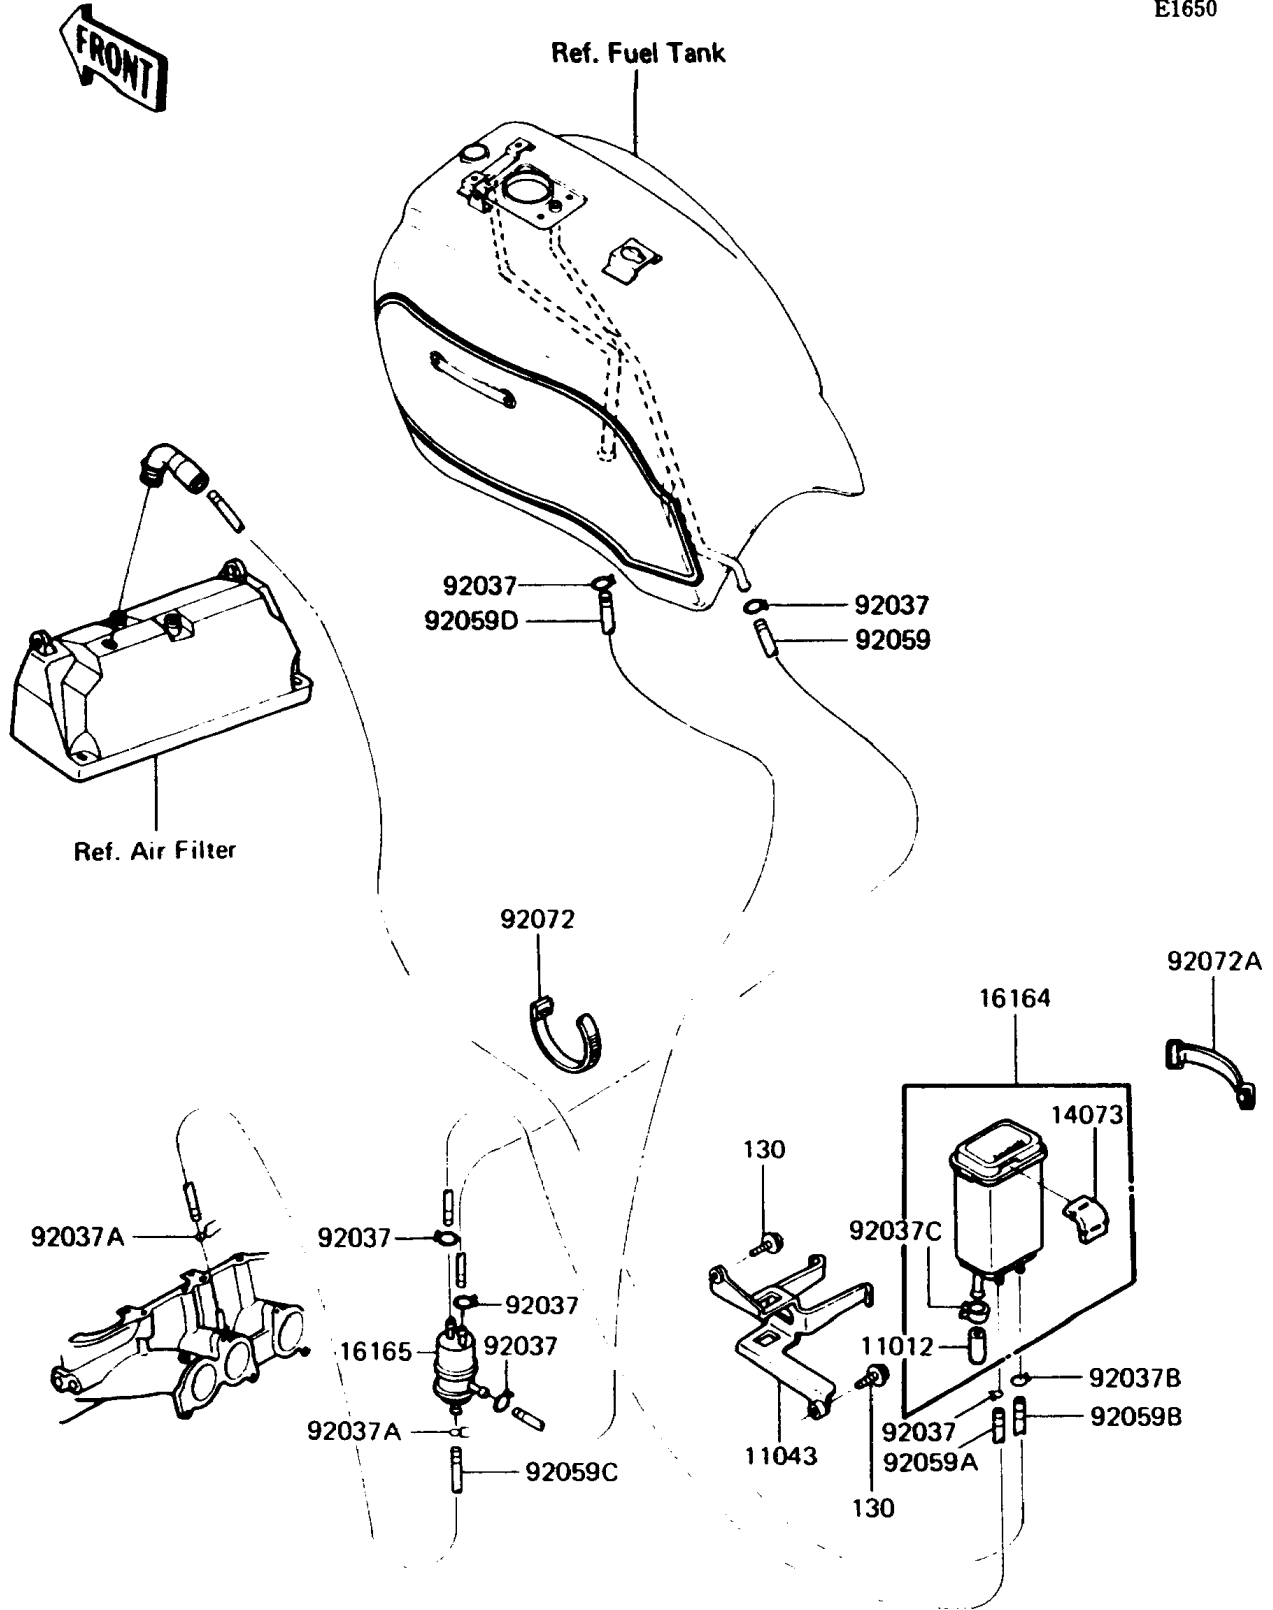

1987 Voyager PARTS DIAGRAM

Fuel Evaporative System

E1650

1987 Voyager PARTS LIST

Fuel Evaporative System

ITEM NAME	PART NUMBER	QUANTITY
CAP,CANISTER (Ref # 11012)	11012-1388	1
BRACKET,CANISTER (Ref # 11043)	11043-1621	1
DUCT,CANISTER (Ref # 14073)	14073-1178	1
CANISTER (Ref # 16164)	16164-1053	1
SEPARATOR (Ref # 16165)	16165-1001	1
CLAMP,TUBE (Ref # 92037)	92037-010	6
CLAMP,TUBE (Ref # 92037A)	92037-072	2
CLAMP,HOSE (Ref # 92037B)	92037-1104	1
CLAMP,CANISTER (Ref # 92037C)	92037-1512	1
TUBE,5X8X320,BLUE (Ref # 92059)	92059-1400	1
TUBE,5X8X980,BLUE (Ref # 92059A)	92059-1420	1
TUBE,7X12X1060,GREEN (Ref # 92059B)	92059-1421	1
TUBE,4X9X640,WHITE (Ref # 92059C)	92059-1422	1
TUBE,5X8X430,RED (Ref # 92059D)	92059-1423	1
BAND,L=149 (Ref # 92072)	92072-031	1
BAND,L=64 (Ref # 92072A)	92072-1006	1
BOLT-FLANGED,6X16,BLACK (Ref # 130)	130J0616	2