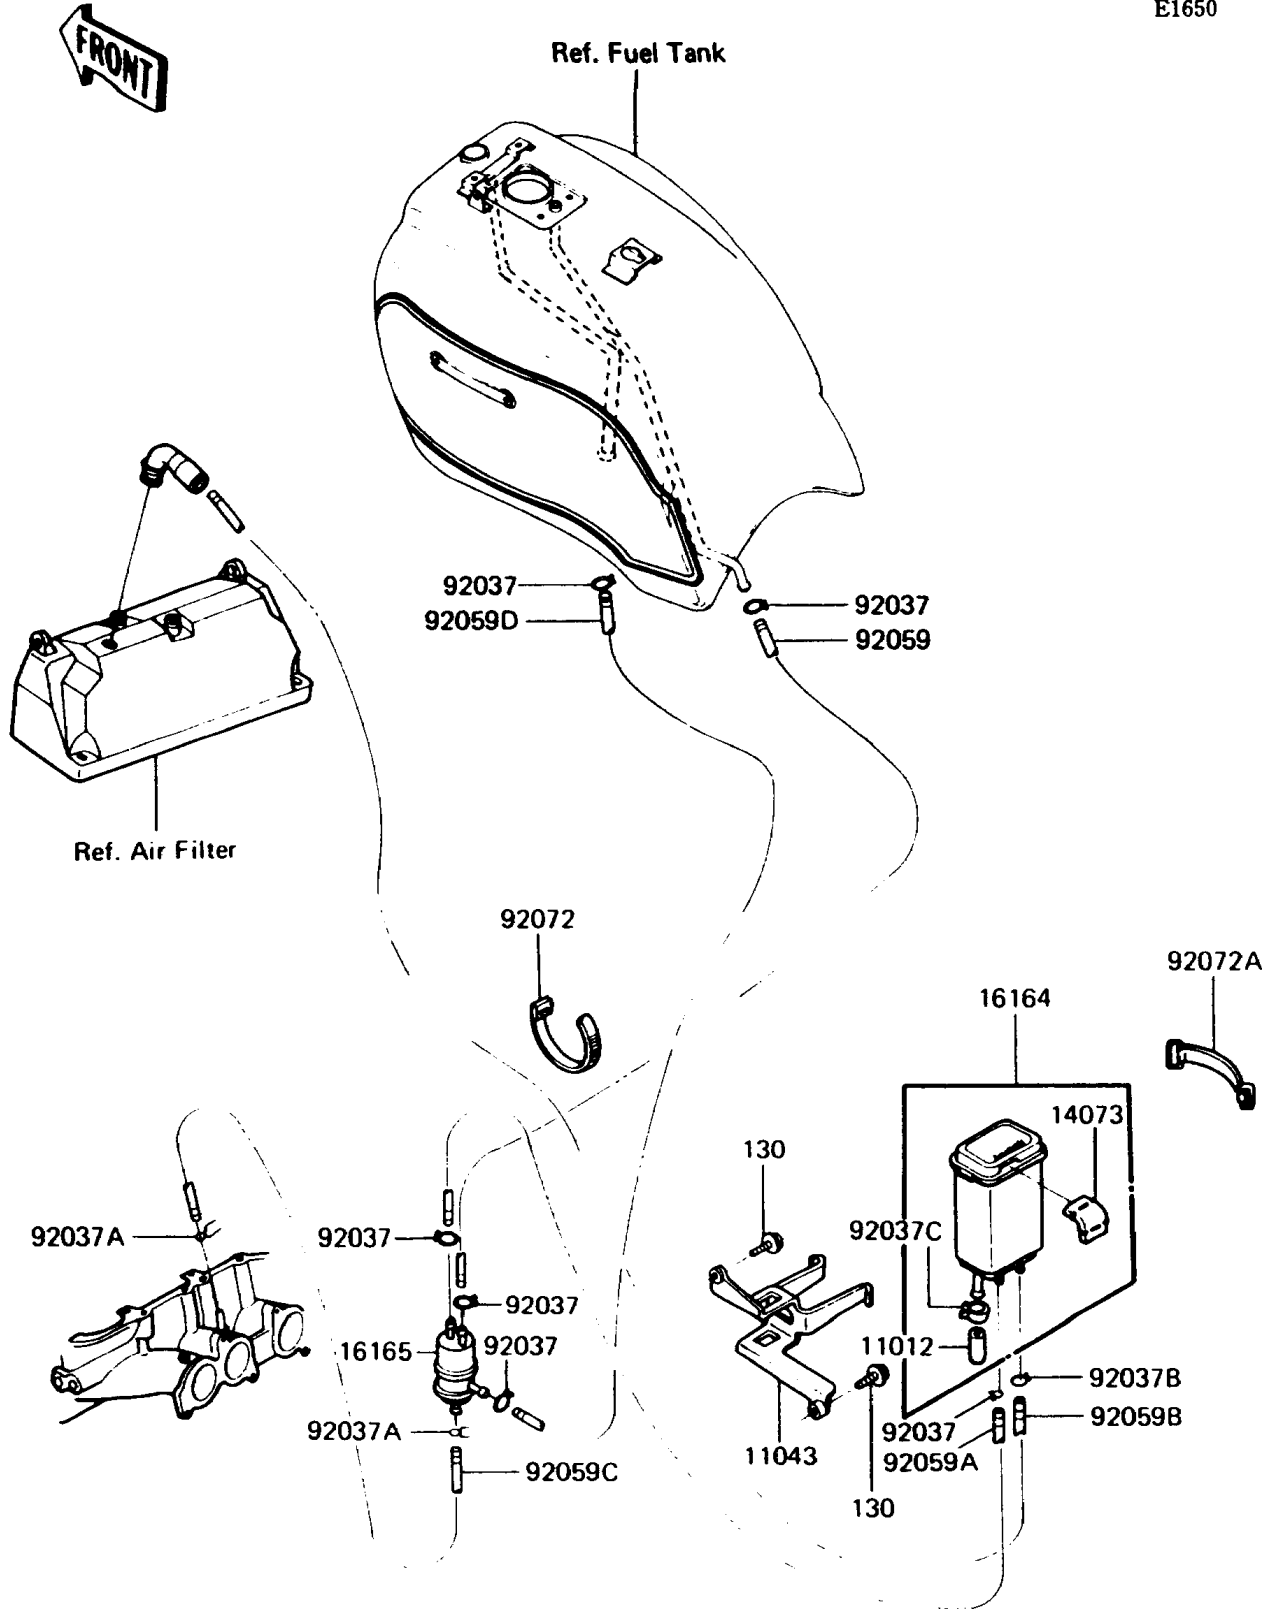

1988 Voyager PARTS DIAGRAM

Fuel Evaporative System

E1650

1988 Voyager PARTS LIST

Fuel Evaporative System

ITEM NAME	PART NUMBER	QUANTITY
CAP,CANISTER (Ref # 11012)	11012-1388	1
BRACKET,CANISTER (Ref # 11043)	11043-1621	1
DUCT,CANISTER (Ref # 14073)	14073-1178	1
CANISTER (Ref # 16164)	16164-1053	1
SEPARATOR (Ref # 16165)	16165-1001	1
CLAMP,TUBE (Ref # 92037)	92037-010	6
CLAMP,TUBE (Ref # 92037A)	92037-072	2
CLAMP,HOSE (Ref # 92037B)	92037-1104	1
CLAMP,CANISTER (Ref # 92037C)	92037-1512	1
TUBE,5X8X320,BLUE (Ref # 92059)	92059-1400	1
TUBE,5X8X980,BLUE (Ref # 92059A)	92059-1420	1
TUBE,7X12X1060,GREEN (Ref # 92059B)	92059-1421	1
TUBE,4X9X640,WHITE (Ref # 92059C)	92059-1422	1
TUBE,5X8X430,RED (Ref # 92059D)	92059-1423	1
BAND,L=149 (Ref # 92072)	92072-031	1
BAND,L=64 (Ref # 92072A)	92072-1006	1
BOLT-FLANGED,6X16,BLACK (Ref # 130)	130J0616	2