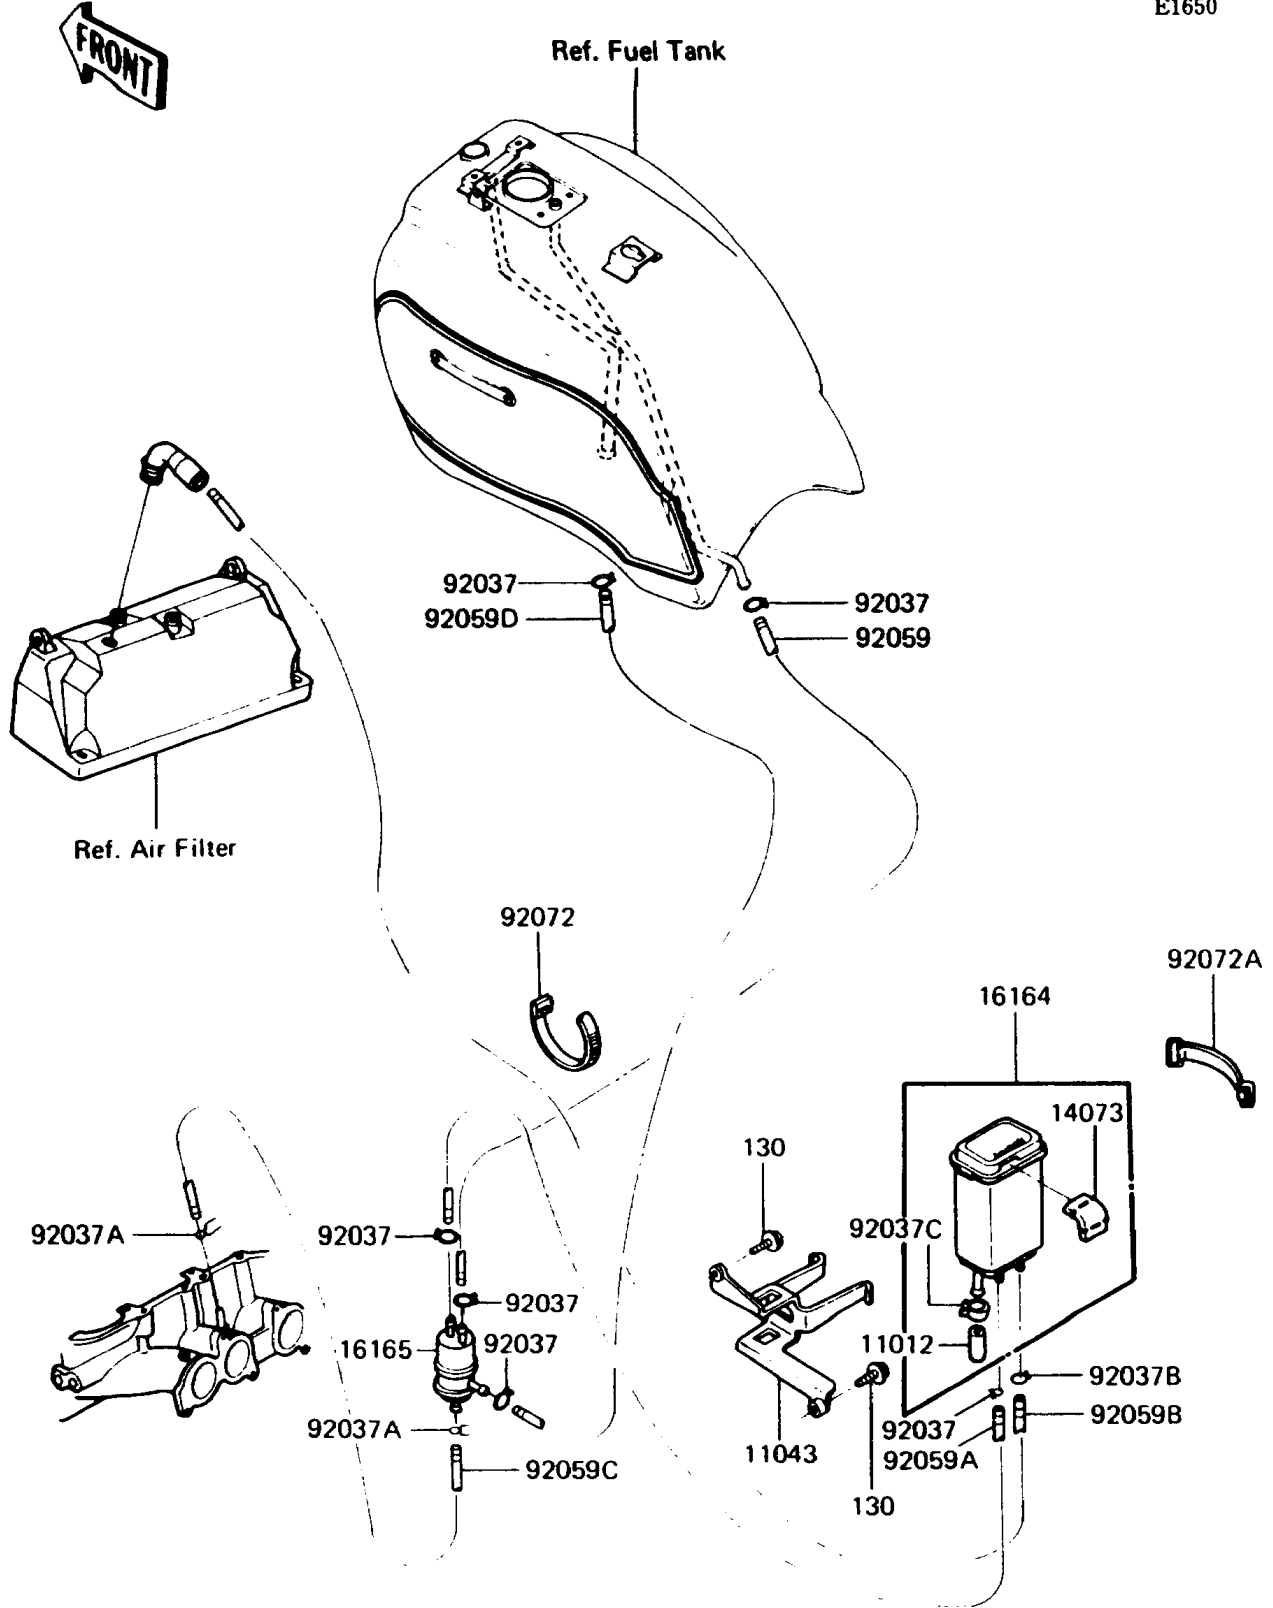

1988 Voyager PARTS DIAGRAM

Fuel Evaporative System

E1650

1988 Voyager PARTS LIST

Fuel Evaporative System

ITEM NAME	PART NUMBER	QUANTITY
CAP,CANISTER (Ref # 11012)	11012-1388	1
BRACKET,CANISTER (Ref # 11043)	11043-1621	1
DUCT,CANISTER (Ref # 14073)	14073-1178	1
CANISTER (Ref # 16164)	16164-1053	1
SEPARATOR (Ref # 16165)	16165-1001	1
CLAMP,TUBE (Ref # 92037)	92037-010	6
CLAMP,TUBE (Ref # 92037A)	92037-072	2
CLAMP,HOSE (Ref # 92037B)	92037-1104	1
CLAMP,CANISTER (Ref # 92037C)	92037-1512	1
TUBE,5X8X320,BLUE (Ref # 92059)	92059-1400	1
TUBE,5X8X980,BLUE (Ref # 92059A)	92059-1420	1
TUBE,7X12X1060,GREEN (Ref # 92059B)	92059-1421	1
TUBE,4X9X640,WHITE (Ref # 92059C)	92059-1422	1
TUBE,5X8X430,RED (Ref # 92059D)	92059-1423	1
BAND,L=149 (Ref # 92072)	92072-031	1
BAND,L=64 (Ref # 92072A)	92072-1006	1
BOLT-FLANGED,6X16,BLACK (Ref # 130)	130J0616	2