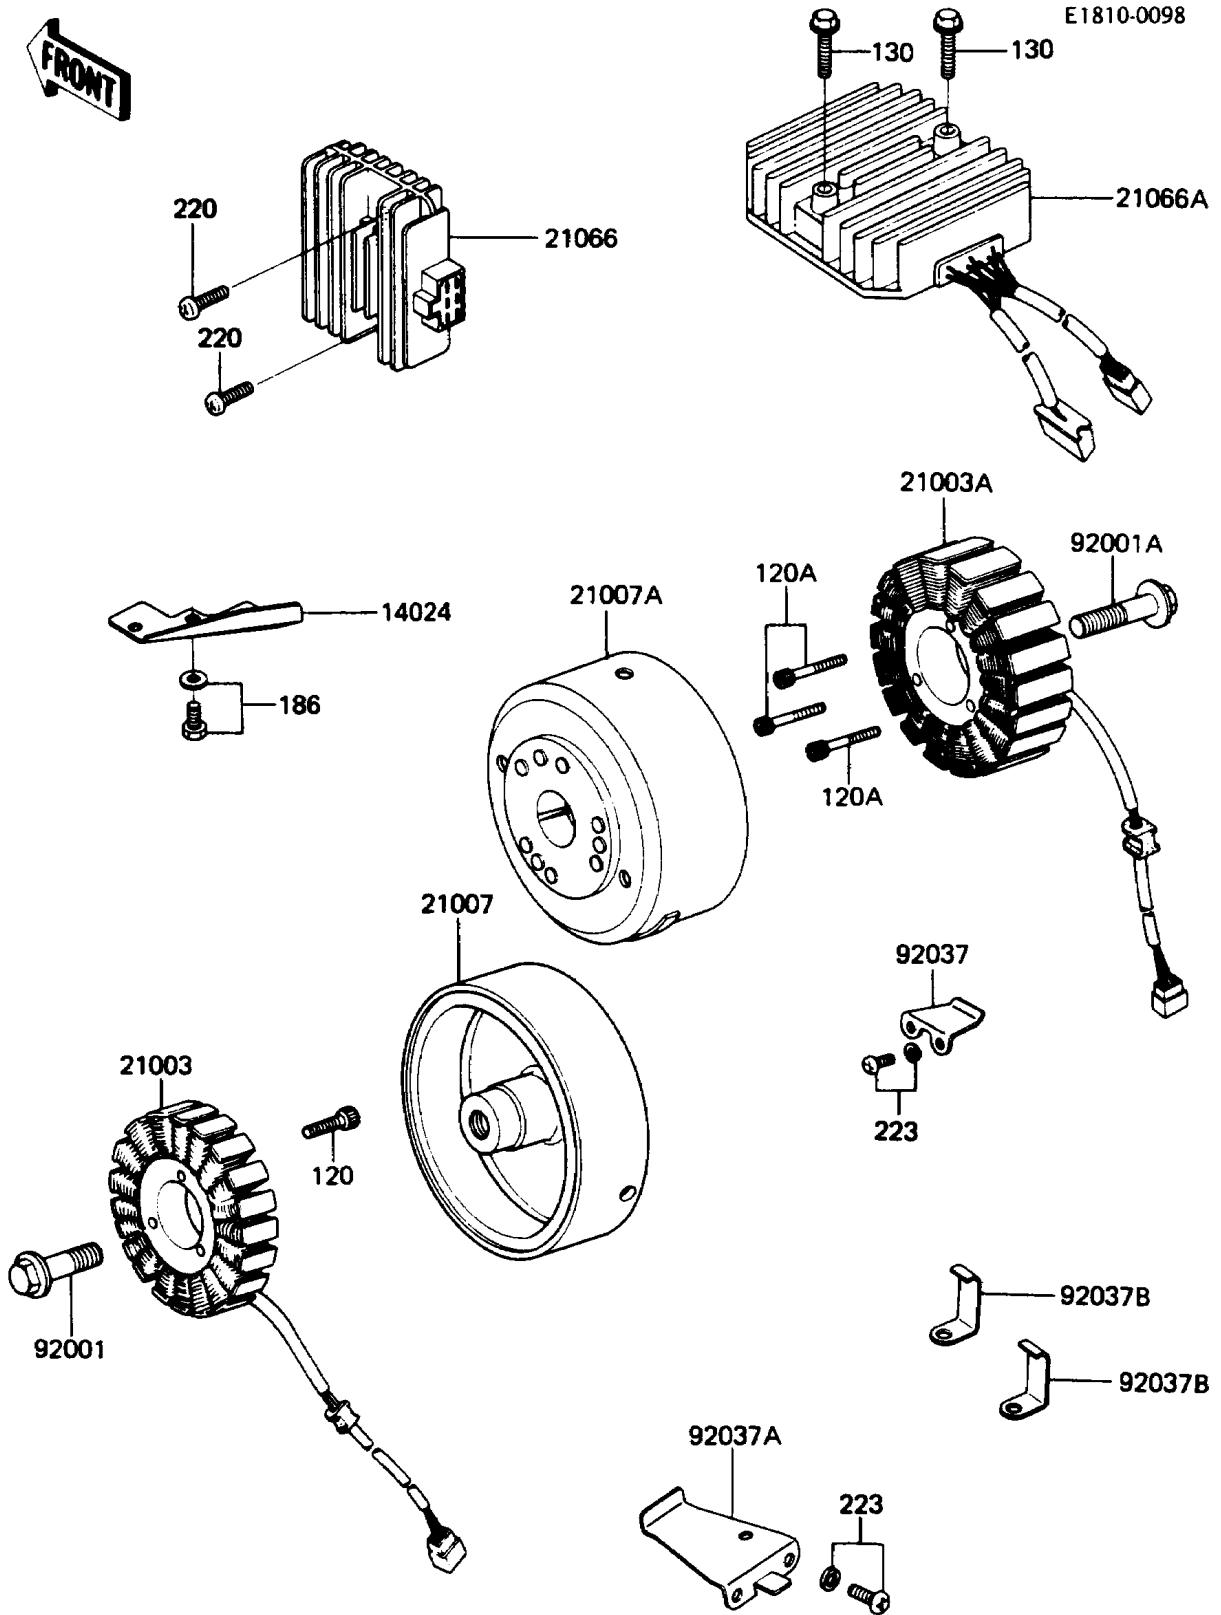

# 1987 Voyager PARTS DIAGRAM

Generator

# 1987 Voyager PARTS LIST

## Generator

ITEM NAME	PART NUMBER	QUANTITY
COVER,GENERATOR LEAD (Ref # 14024)	14025-1391	1
STATOR,LH (Ref # 21003)	21003-1064	1
STATOR,RH (Ref # 21003A)	21003-1104	1
ROTOR,LH (Ref # 21007)	21007-1051	1
ROTOR,RH (Ref # 21007A)	21007-1073	1
REGULATOR-VOLTAGE (Ref # 21066)	21066-1038	1
REGULATOR-VOLTAGE (Ref # 21066A)	21066-1051	1
BOLT,FLANGED,12X40 (Ref # 92001)	92001-1012	1
BOLT,FLANGED,12X40 (Ref # 92001A)	92001-1146	1
CLAMP,GENERATOR LEAD (Ref # 92037)	92037-1287	1
CLAMP,LEAD WIRE (Ref # 92037A)	92037-1343	1
CLAMP,LEAD WIRE (Ref # 92037B)	92037-1345	2
BOLT-SOCKET,5X30 (Ref # 120)	120P0530	3
BOLT-SOCKET,6X35 (Ref # 120A)	120P0635	3
BOLT-FLANGED,5X35 (Ref # 130)	130B0535	2
BOLT-UPSET-WP (Ref # 186)	186D0610	2
SCREW-PAN-CROS,6X20,WHITE (Ref # 220)	220B0620	2
SCREW-PAN-WS-CROS (Ref # 223)	223B0510	4