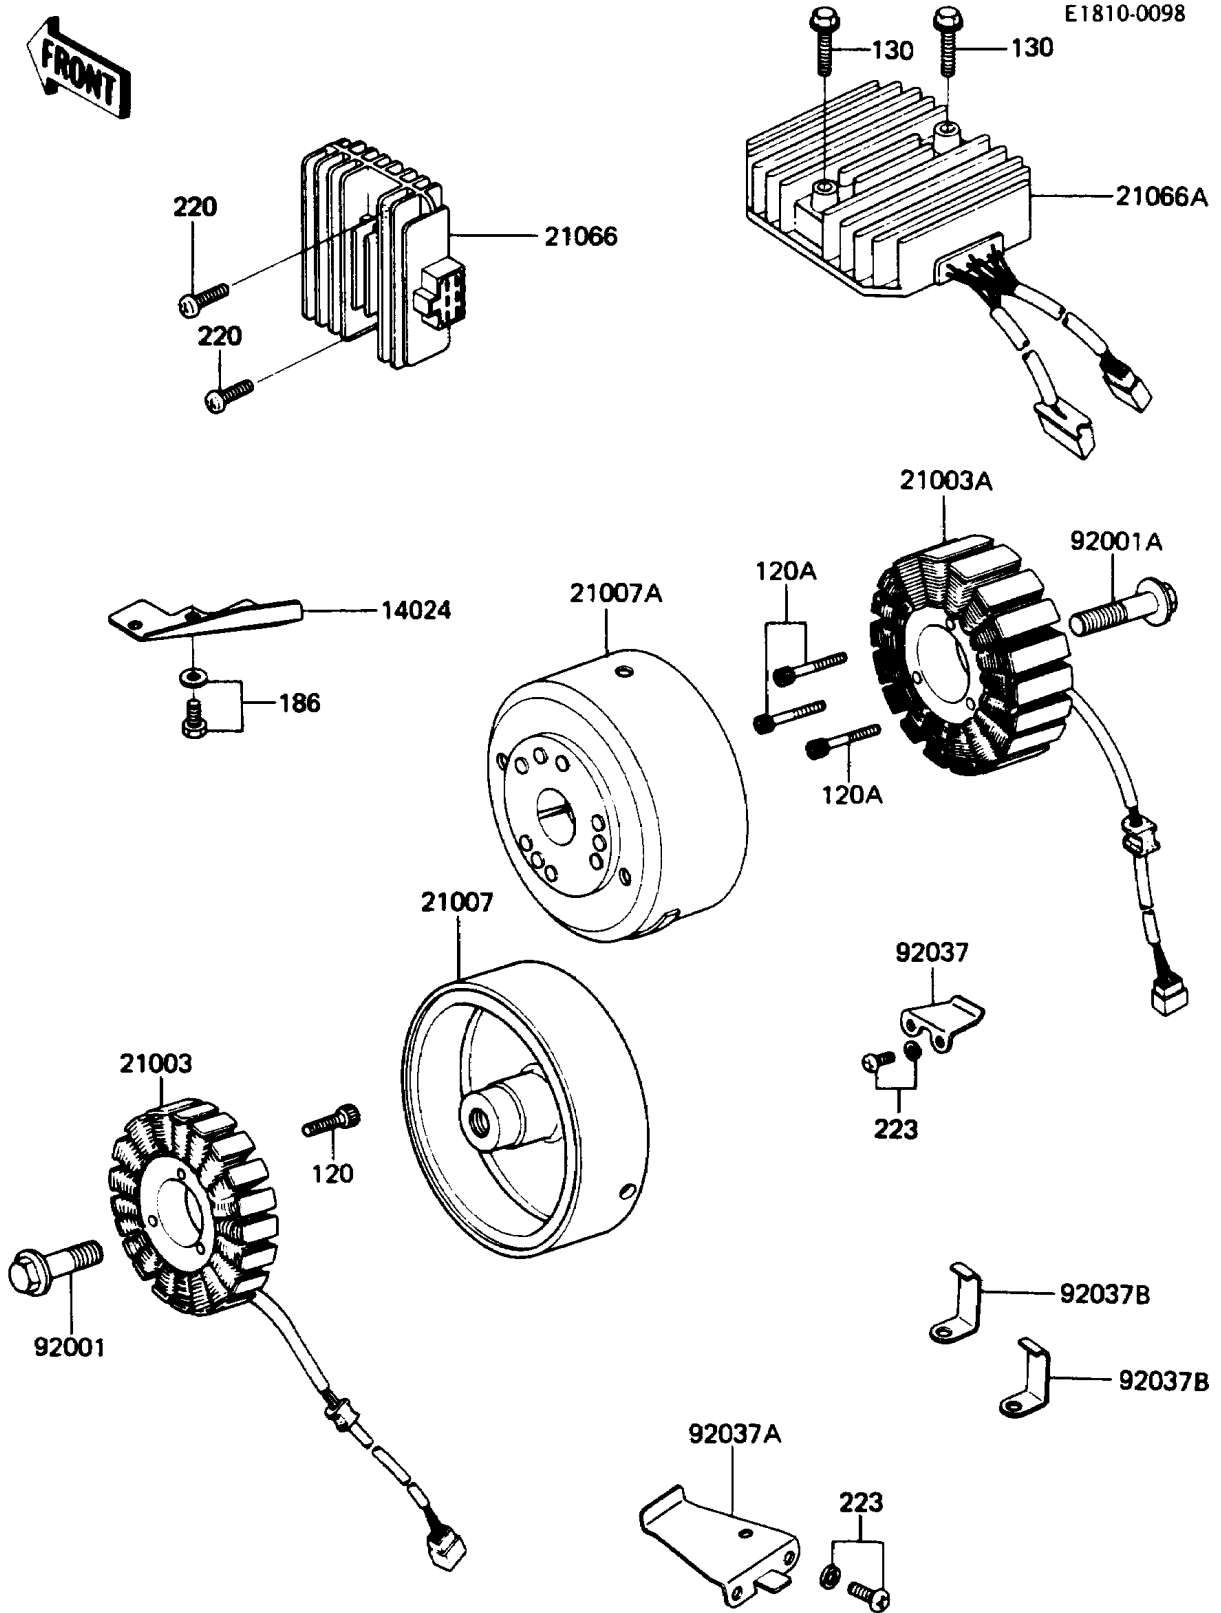

1987 Voyager PARTS DIAGRAM

Generator

1987 Voyager PARTS LIST

Generator

ITEM NAME	PART NUMBER	QUANTITY
COVER,GENERATOR LEAD (Ref # 14024)	14025-1391	1
STATOR,LH (Ref # 21003)	21003-1064	1
STATOR,RH (Ref # 21003A)	21003-1104	1
ROTOR,LH (Ref # 21007)	21007-1051	1
ROTOR,RH (Ref # 21007A)	21007-1073	1
REGULATOR-VOLTAGE (Ref # 21066)	21066-1038	1
REGULATOR-VOLTAGE (Ref # 21066A)	21066-1051	1
BOLT,FLANGED,12X40 (Ref # 92001)	92001-1012	1
BOLT,FLANGED,12X40 (Ref # 92001A)	92001-1146	1
CLAMP,GENERATOR LEAD (Ref # 92037)	92037-1287	1
CLAMP,LEAD WIRE (Ref # 92037A)	92037-1343	1
CLAMP,LEAD WIRE (Ref # 92037B)	92037-1345	2
BOLT-SOCKET,5X30 (Ref # 120)	120P0530	3
BOLT-SOCKET,6X35 (Ref # 120A)	120P0635	3
BOLT-FLANGED,5X35 (Ref # 130)	130B0535	2
BOLT-UPSET-WP (Ref # 186)	186D0610	2
SCREW-PAN-CROS,6X20,WHITE (Ref # 220)	220B0620	2
SCREW-PAN-WS-CROS (Ref # 223)	223B0510	4